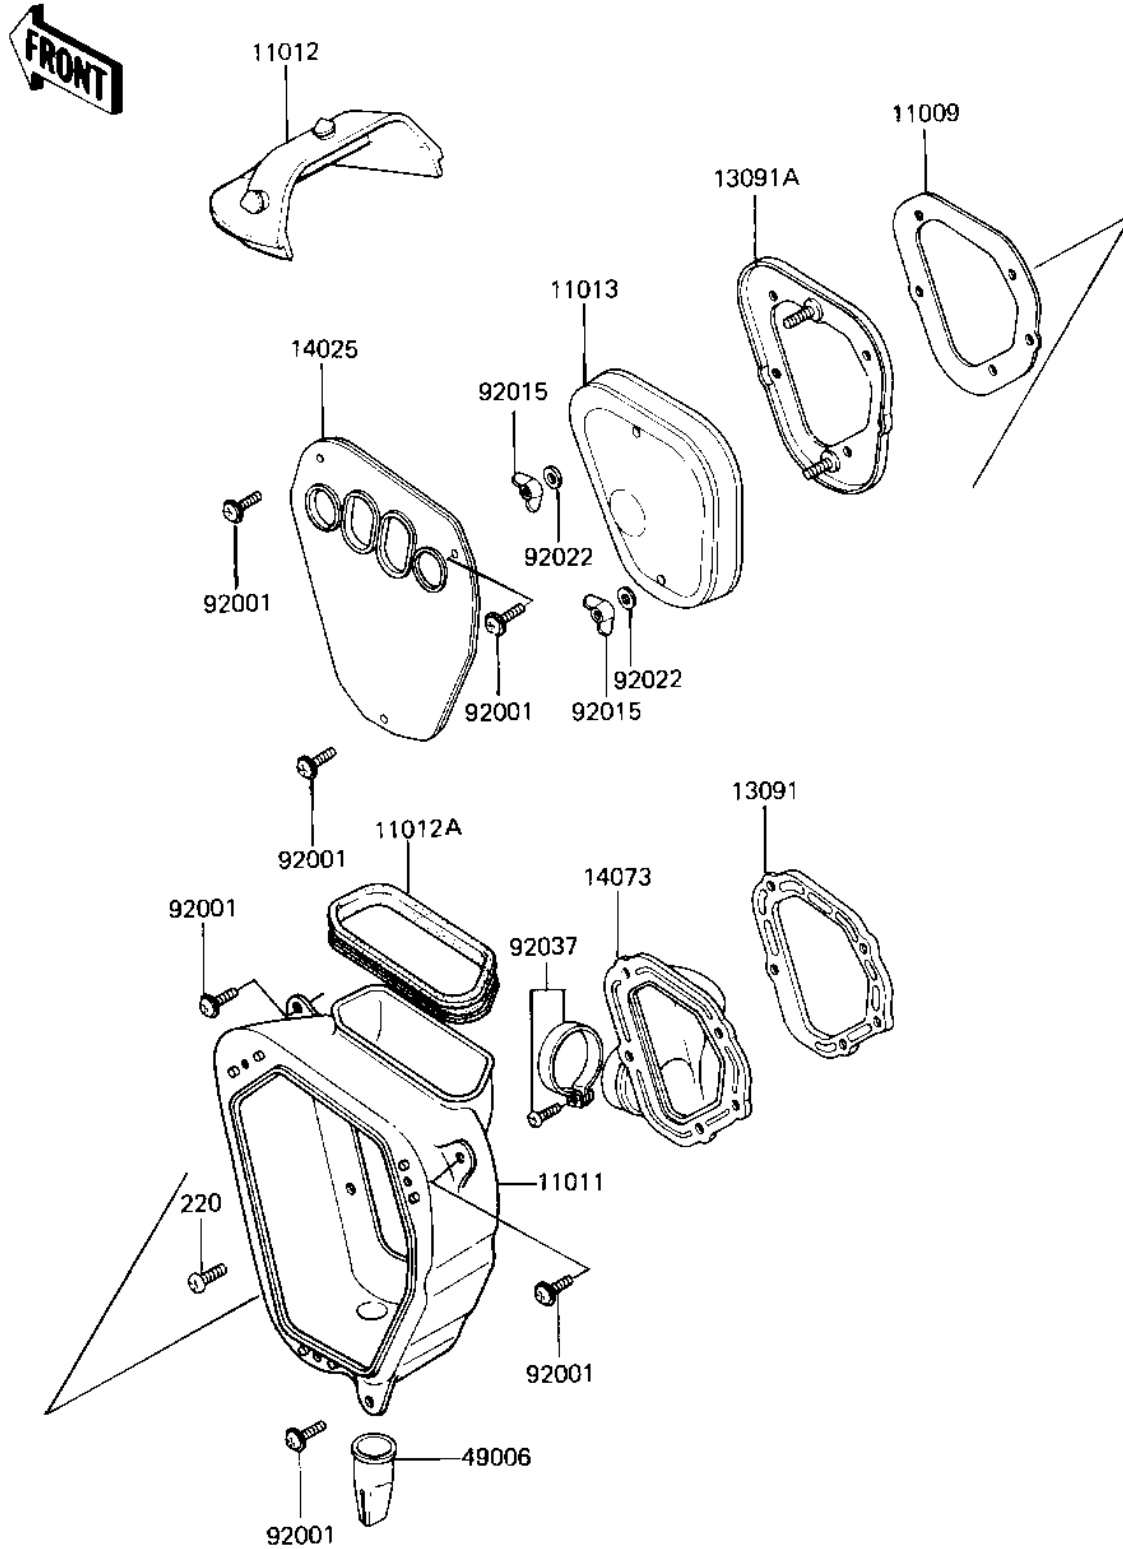

# 1983 KX125 PARTS DIAGRAM

AIR CLEANER (KX125-B2)

L1130-0105

# 1983 KX125 PARTS LIST

## AIR CLEANER (KX125-B2)

ITEM NAME	PART NUMBER	QUANTITY
GASKET,AIR FILTER CAS (Ref # 11009)	11009-1317	1
CASE-AIR FILTER (Ref # 11011)	11011-1138	1
CAP,AIR FILTER (Ref # 11012)	11012-1205	1
CAP,AIR FILTER (Ref # 11012A)	11012-1298	1
ELEMENT-AIR FILTER (Ref # 11013)	11013-1071	1
HOLDER,AIR FILTER DUC (Ref # 13091)	13091-1161	1
HOLDER,AIR FILTER ELE (Ref # 13091A)	13091-1162	1
COVER,AIR FILTER CASE (Ref # 14025)	14025-1386	1
DUCT,AIR FILTER (Ref # 14073)	14073-1091	1
BOOT (Ref # 49006)	49006-1012	1
SCREW,6X14 (Ref # 92001)	92009-1287	6
NUT,AIR CLEANER CAP (Ref # 92015)	92016-062	2
WASHER 6.5X20X1.6T (Ref # 92022)	92022-125	2
CLAMP (Ref # 92037)	92037-171	1
SCREW PAN HEAD 5X12 (Ref # 220)	220B0512	5