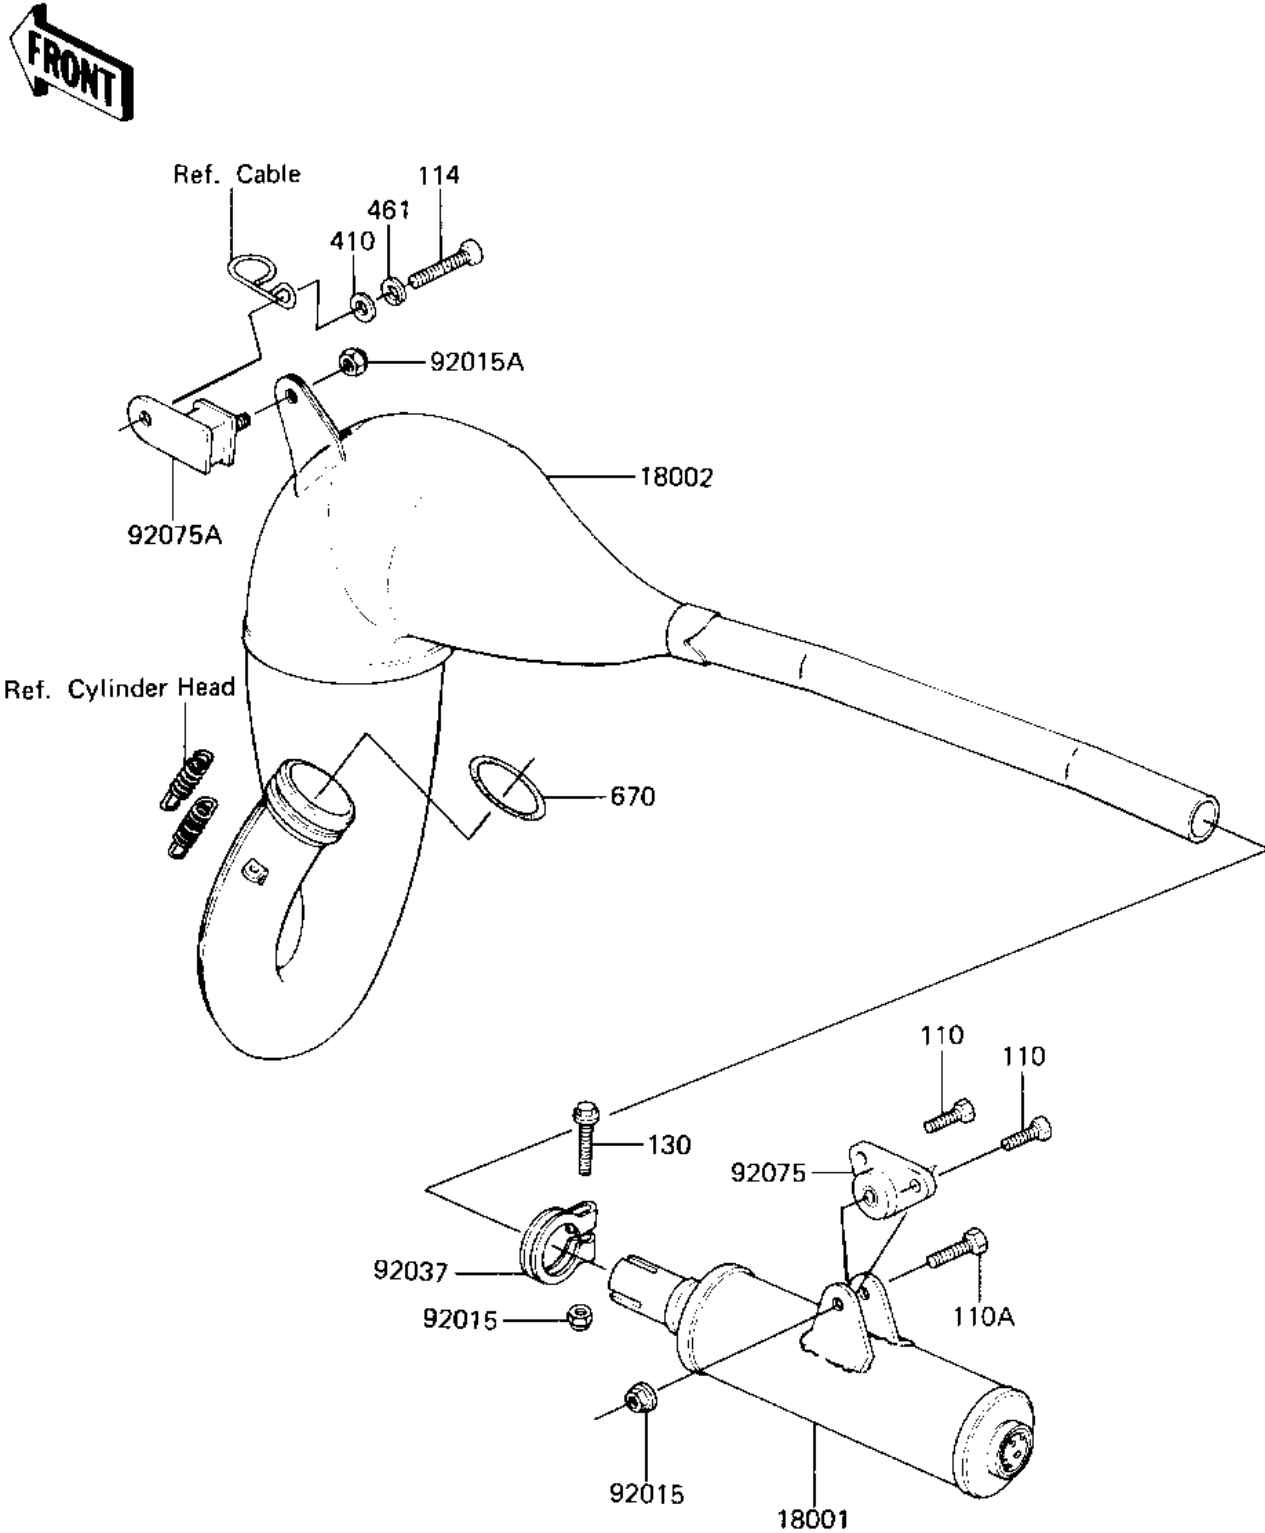

1982 KX125 PARTS DIAGRAM

MUFFLER (KX125-B1)

E.1140-0086

1982 KX125 PARTS LIST

MUFFLER (KX125-B1)

ITEM NAME	PART NUMBER	QUANTITY
MUFFLER (Ref # 18001)	18001-1270	1
BODY-COMP-MUFFLER (Ref # 18002)	18002-1220	1
NUT-6MM (Ref # 92015)	92015-1078	1
NUT,LOCK,8MM (Ref # 92015A)	92015-1124	1
CLAMP,MUFFLER (Ref # 92037)	92037-1169	1
DAMPER RUBBER (Ref # 92075)	92075-1046	1
DAMPER,MUFFLER FITING (Ref # 92075A)	92075-1060	1
BOLT-UPSET (Ref # 110)	112G0618	2
BOLT-UPSET (Ref # 110A)	112G0625	1
BOLT-SMALL-UPSET 8X25 (Ref # 114)	115G0825	1
BOLT,FLANGED,6X35 (Ref # 130)	130H0635	1
WASHER PLAIN 8MM (Ref # 410)	410B0800	1
WASHER SPRING 8MM (Ref # 461)	461F0800	1
"O" RING,45M/M (Ref # 670)	670E3045	1