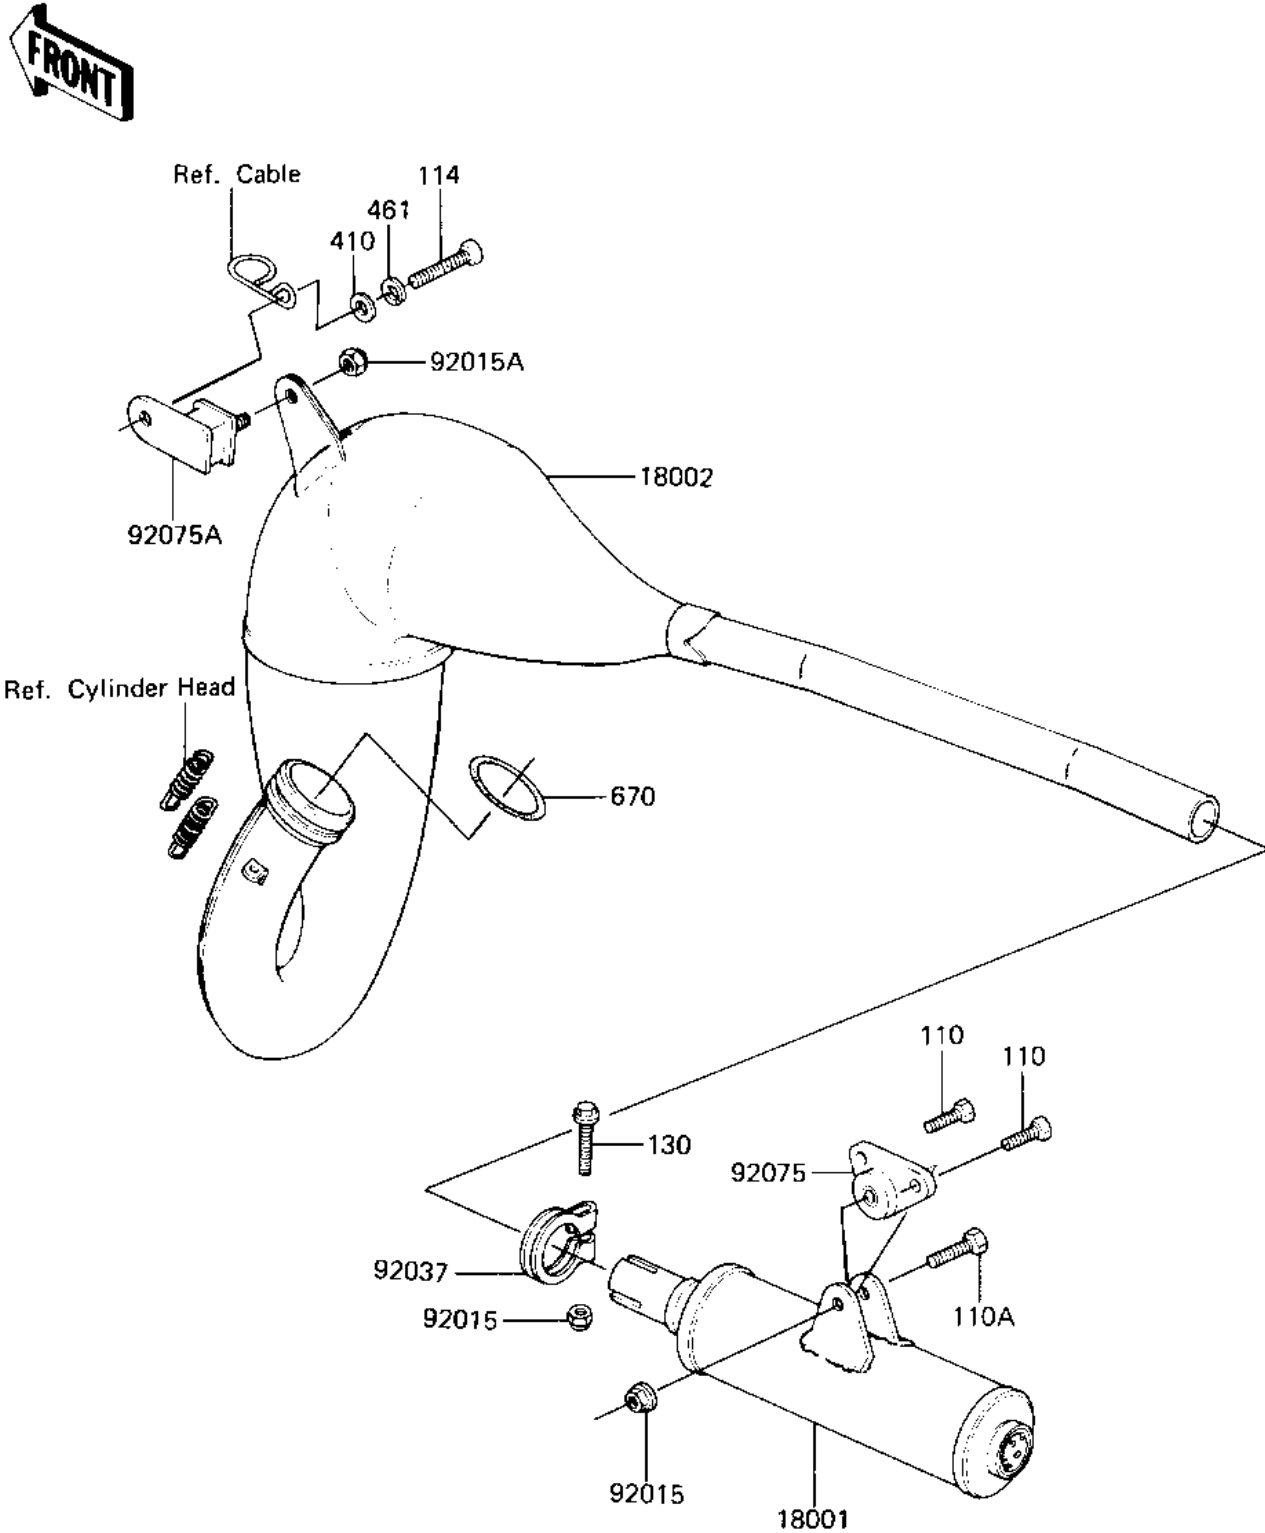

1983 KX125 PARTS DIAGRAM

MUFFLER (KX125-B1)

E.1140-0086

1983 KX125 PARTS LIST

MUFFLER (KX125-B1)

ITEM NAME	PART NUMBER	QUANTITY
MUFFLER (Ref # 18001)	18001-1270	1
BODY-COMP-MUFFLER (Ref # 18002)	18002-1220	1
NUT-6MM (Ref # 92015)	92015-1078	1
NUT,LOCK,8MM (Ref # 92015A)	92015-1124	1
CLAMP,MUFFLER (Ref # 92037)	92037-1169	1
DAMPER RUBBER (Ref # 92075)	92075-1046	1
DAMPER,MUFFLER FITING (Ref # 92075A)	92075-1060	1
BOLT-UPSET (Ref # 110)	112G0618	2
BOLT-UPSET (Ref # 110A)	112G0625	1
BOLT-SMALL-UPSET 8X25 (Ref # 114)	115G0825	1
BOLT,FLANGED,6X35 (Ref # 130)	130H0635	1
WASHER PLAIN 8MM (Ref # 410)	410B0800	1
WASHER SPRING 8MM (Ref # 461)	461F0800	1
"O" RING,45M/M (Ref # 670)	670E3045	1