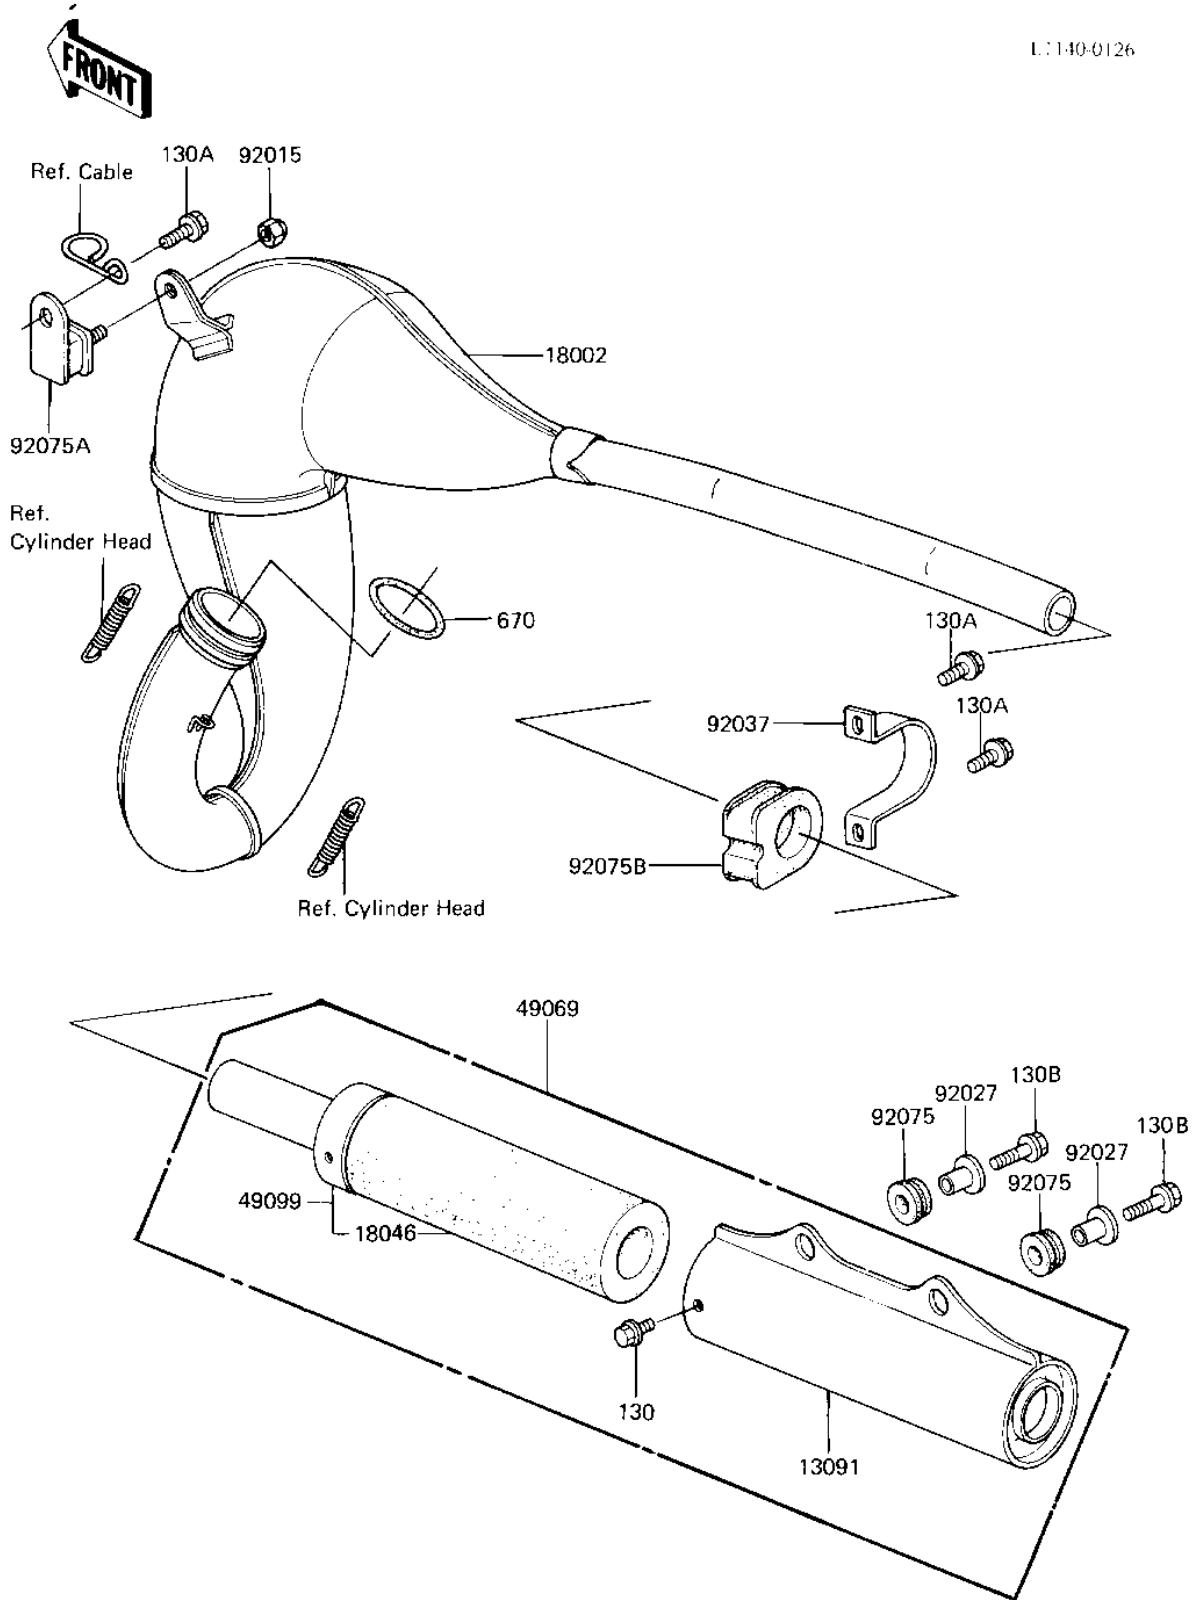

1983 KX125 PARTS DIAGRAM

MUFFLER (KX125-B2)

1983 KX125 PARTS LIST

MUFFLER (KX125-B2)

ITEM NAME	PART NUMBER	QUANTITY
HOLDER,MUFFLER (Ref # 13091)	13091-1165	1
BODY-COMP-MUFFLER (Ref # 18002)	18002-1293	1
WOOL,BAFFLE PIPE (Ref # 18046)	18046-1016	1
MUFFLER-ASSY (Ref # 49069)	49069-1007	1
BAFFLE-PIPE MUFFLER (Ref # 49099)	49099-1112	1
NUT-6MM (Ref # 92015)	92015-1078	1
COLLAR,SEAT (Ref # 92027)	92027-1062	2
CLAMP,MUFFLER CONNECT (Ref # 92037)	92037-1385	1
DAMPER, HEAD LMP FITT (Ref # 92075)	92075-1123	2
DAMPER,MUFFLER (Ref # 92075A)	92075-1891	1
DAMPER,MUFFLER CONNEC (Ref # 92075B)	92075-1440	1
BOLT-FLANGED (Ref # 130)	130G0508	2
BOLT,FLANGED,6X12 (Ref # 130A)	130G0612	3
BOLT,FLANGED,6X20 (Ref # 130B)	130G0620	2
"O" RING,45M/M (Ref # 670)	670E3045	1