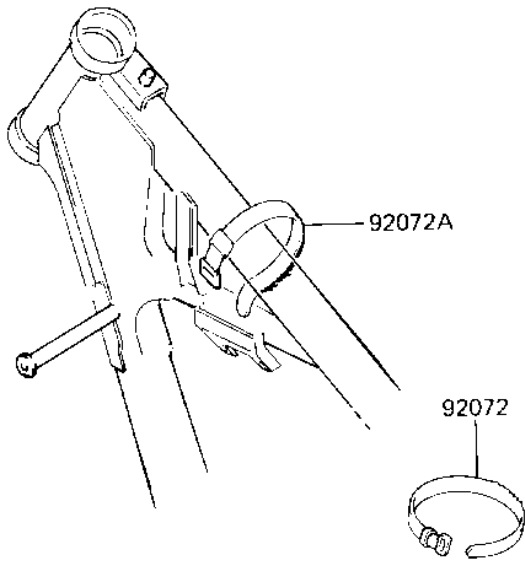

1982 KX125 PARTS DIAGRAM

IGNITION COIL

E1830-0138

1982 KX125 PARTS LIST

IGNITION COIL

ITEM NAME	PART NUMBER	QUANTITY
COIL-IGNITION (Ref # 21121)	21121-1056	1
CAP,SPARK PLUG (Ref # 21130)	21130-1006	1
CAP ASSY,SPARK PLUG (Ref # 21160)	21160-1009	1
TERMINAL,PLUG CAP (Ref # 21169)	21169-001	1
CLAMP,SPARK PLUG CAP (Ref # 92037)	92037-1173	1
SPARK PLUG B9EV (Ref # 92070)	B9EV	1
UNAVAILABLE IN PRICE BOOK (Ref # 92070A)	92070-1054	1
BAND,SHORT (Ref # 92072)	92072-030	1
BAND,LONG (Ref # 92072A)	92072-032	1
BOLT-FLANGED,6X16 (Ref # 130)	130G0616	2