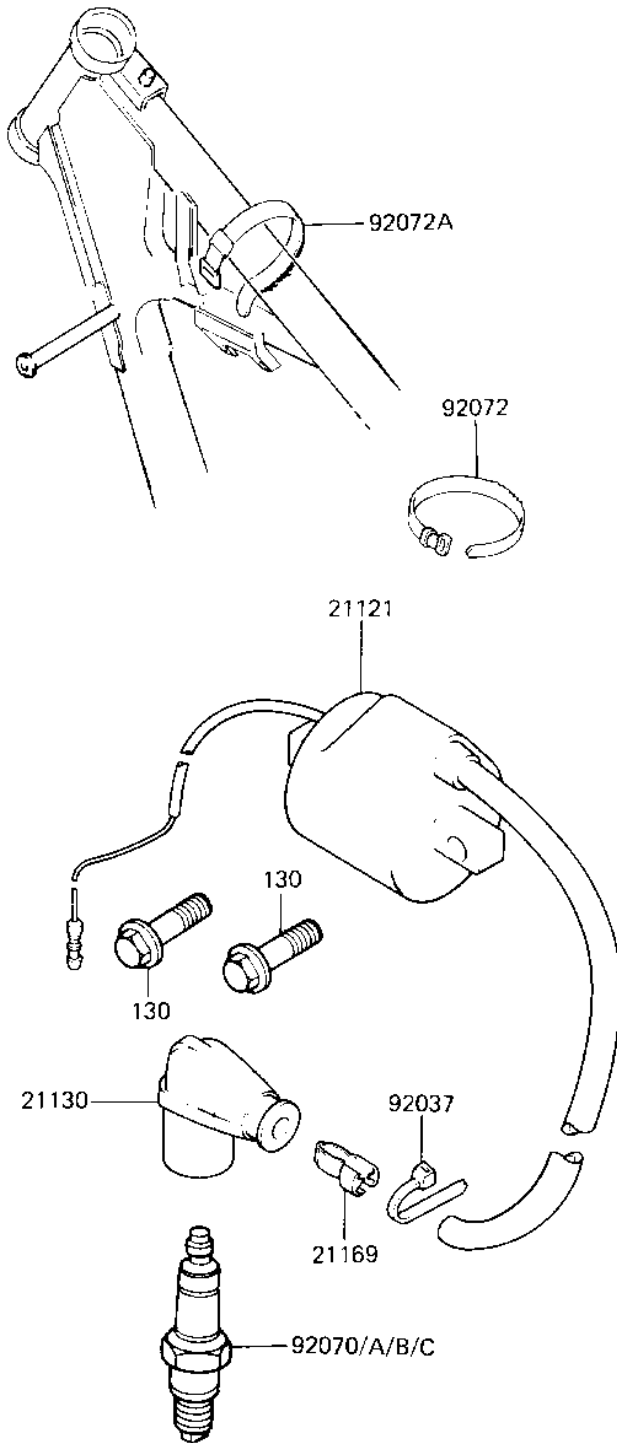

# 1982 KX125 PARTS DIAGRAM

## IGNITION COIL

E1830-0138

# 1982 KX125 PARTS LIST

## IGNITION COIL

ITEM NAME	PART NUMBER	QUANTITY
COIL-IGNITION (Ref # 21121)	21121-1056	1
CAP,SPARK PLUG (Ref # 21130)	21130-1006	1
CAP ASSY,SPARK PLUG (Ref # 21160)	21160-1009	1
TERMINAL,PLUG CAP (Ref # 21169)	21169-001	1
CLAMP,SPARK PLUG CAP (Ref # 92037)	92037-1173	1
SPARK PLUG B9EV (Ref # 92070)	B9EV	1
UNAVAILABLE IN PRICE BOOK (Ref # 92070A)	92070-1054	1
BAND,SHORT (Ref # 92072)	92072-030	1
BAND,LONG (Ref # 92072A)	92072-032	1
BOLT-FLANGED,6X16 (Ref # 130)	130G0616	2