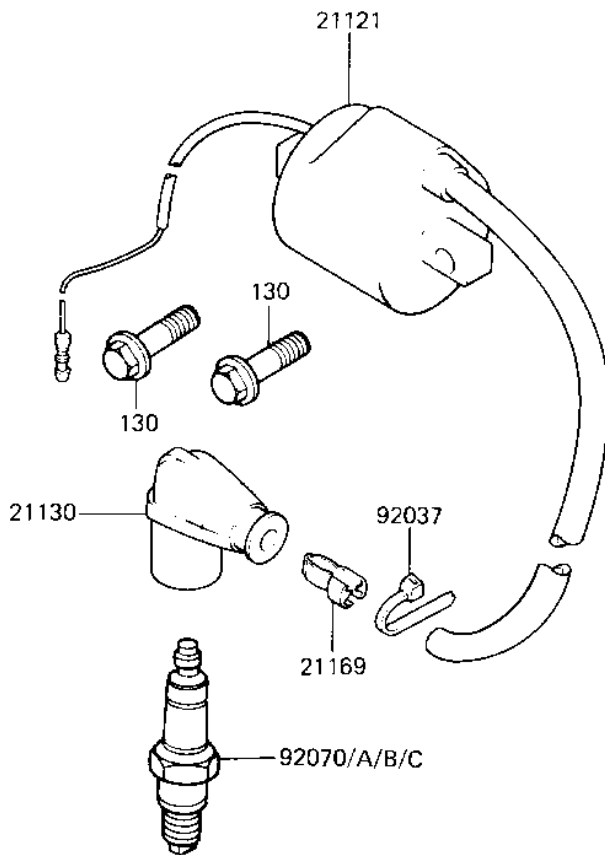

1982 KX125 PARTS DIAGRAM

IGNITION COIL

E1830-0138

1982 KX125 PARTS LIST

IGNITION COIL

ITEM NAME	PART NUMBER	QUANTITY
COIL-IGNITION (Ref # 21121)	21121-1056	1
CAP,SPARK PLUG (Ref # 21130)	21130-1006	1
CAP ASSY,SPARK PLUG (Ref # 21160)	21160-1009	1
TERMINAL,PLUG CAP (Ref # 21169)	21169-001	1
CLAMP,SPARK PLUG CAP (Ref # 92037)	92037-1173	1
SPARK PLUG B9EV (Ref # 92070)	B9EV	1
UNAVAILABLE IN PRICE BOOK (Ref # 92070A)	92070-1054	1
BAND,SHORT (Ref # 92072)	92072-030	1
BAND,LONG (Ref # 92072A)	92072-032	1
BOLT-FLANGED,6X16 (Ref # 130)	130G0616	2