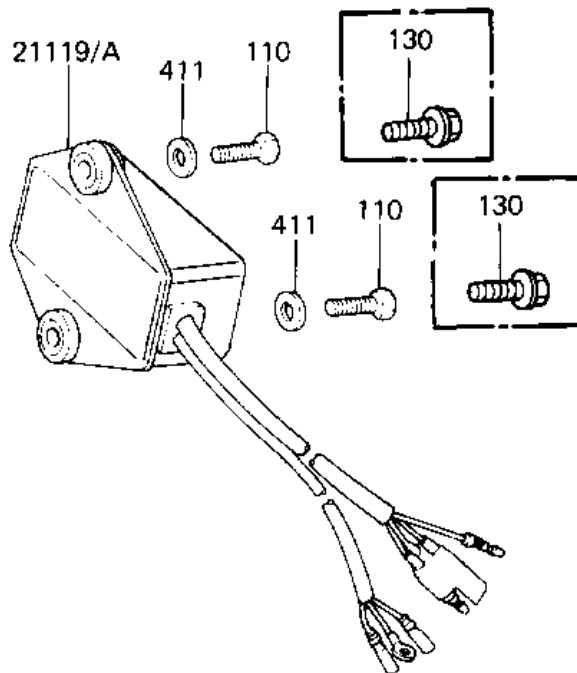

1982 KX125 PARTS DIAGRAM

IGNITION

E1810-0074

1982 KX125 PARTS LIST

IGNITION

ITEM NAME	PART NUMBER	QUANTITY
STATOR,MAGNETO (Ref # 21003A)	21003-1084	1
ROTOR (Ref # 21007)	21007-1047	1
IGNITER (Ref # 21119)	21119-1037	1
WASHER,PLAIN,8MM (Ref # 92022)	92022-276	1
WOODRUFF KEY (Ref # 92038)	92038-001	1
BOLT-UPSET,6X16 (Ref # 110)	112G0616	2
BOLT,SMALL UPSET (Ref # 114)	115G0835	1
SCREW PAN HEAD 6X16 (Ref # 220)	220B0616	2
WASHER PLAIN 6MM (Ref # 411)	411B0600	4