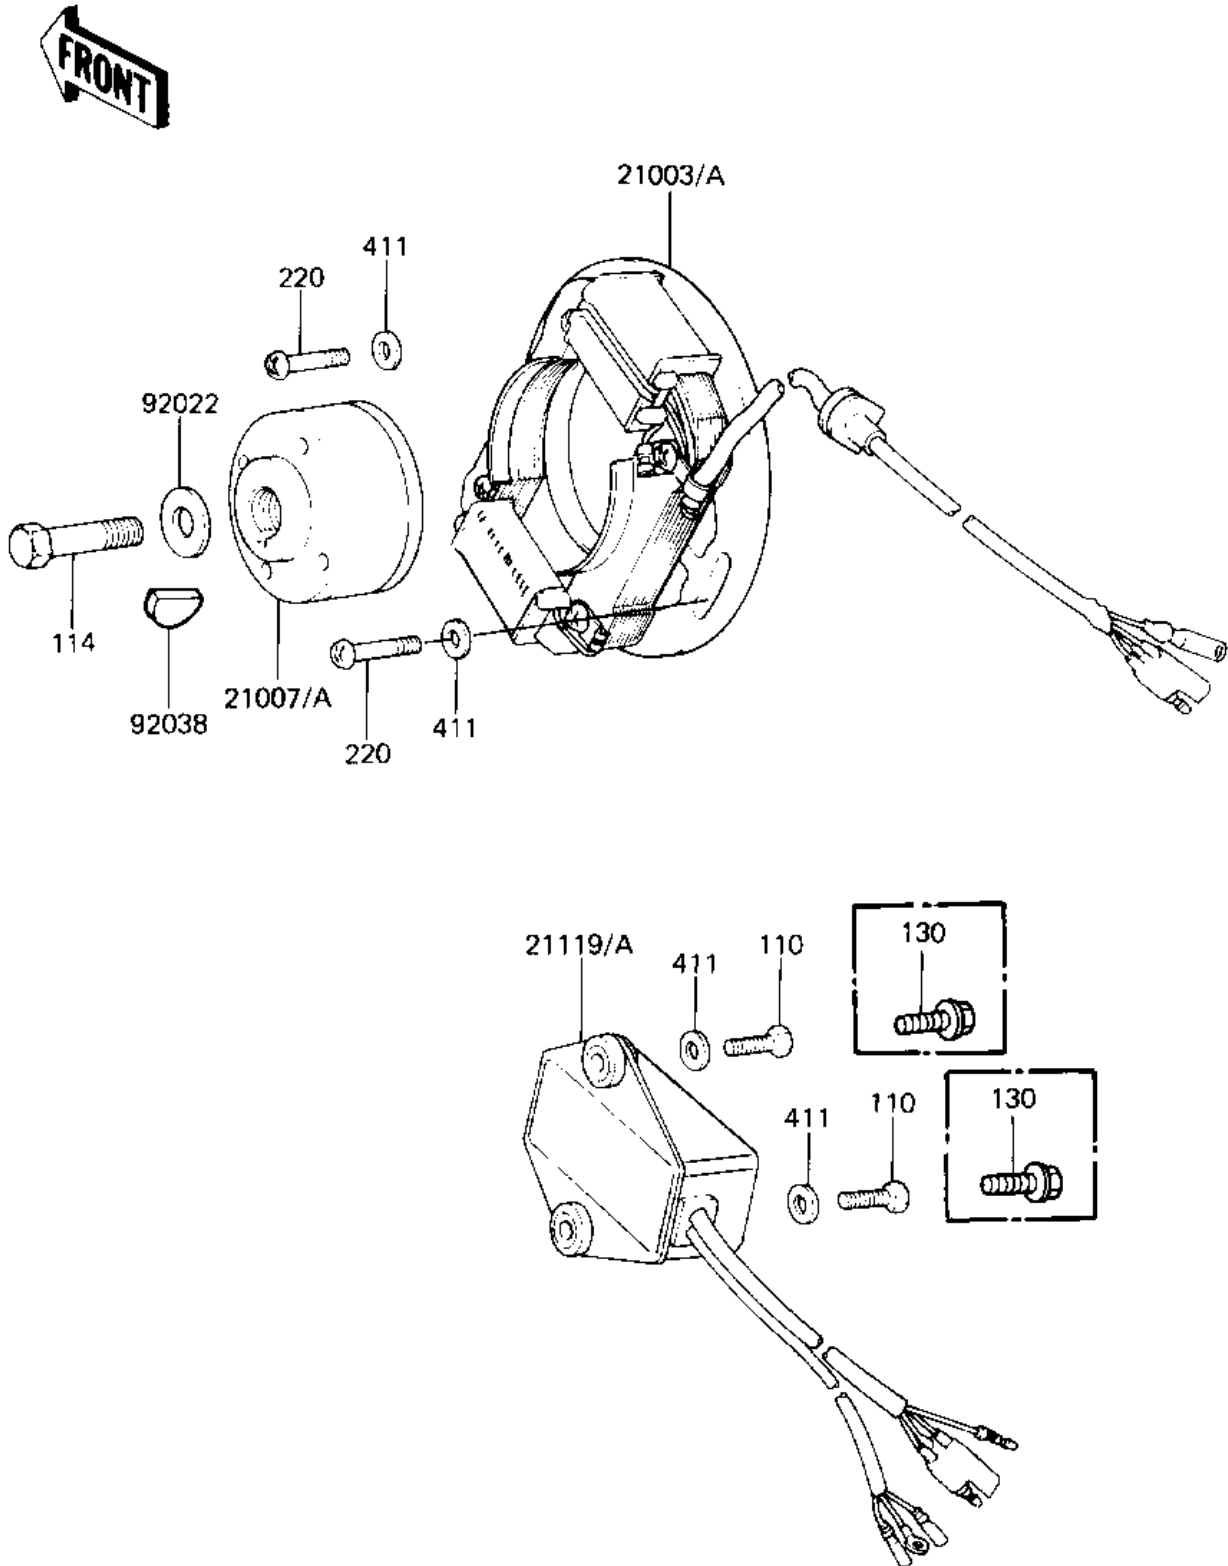

1982 KX125 PARTS DIAGRAM

IGNITION

E1810-0074

1982 KX125 PARTS LIST

IGNITION

ITEM NAME	PART NUMBER	QUANTITY
STATOR,MAGNETO (Ref # 21003A)	21003-1084	1
ROTOR (Ref # 21007)	21007-1047	1
IGNITER (Ref # 21119)	21119-1037	1
WASHER,PLAIN,8MM (Ref # 92022)	92022-276	1
WOODRUFF KEY (Ref # 92038)	92038-001	1
BOLT-UPSET,6X16 (Ref # 110)	112G0616	2
BOLT,SMALL UPSET (Ref # 114)	115G0835	1
SCREW PAN HEAD 6X16 (Ref # 220)	220B0616	2
WASHER PLAIN 6MM (Ref # 411)	411B0600	4