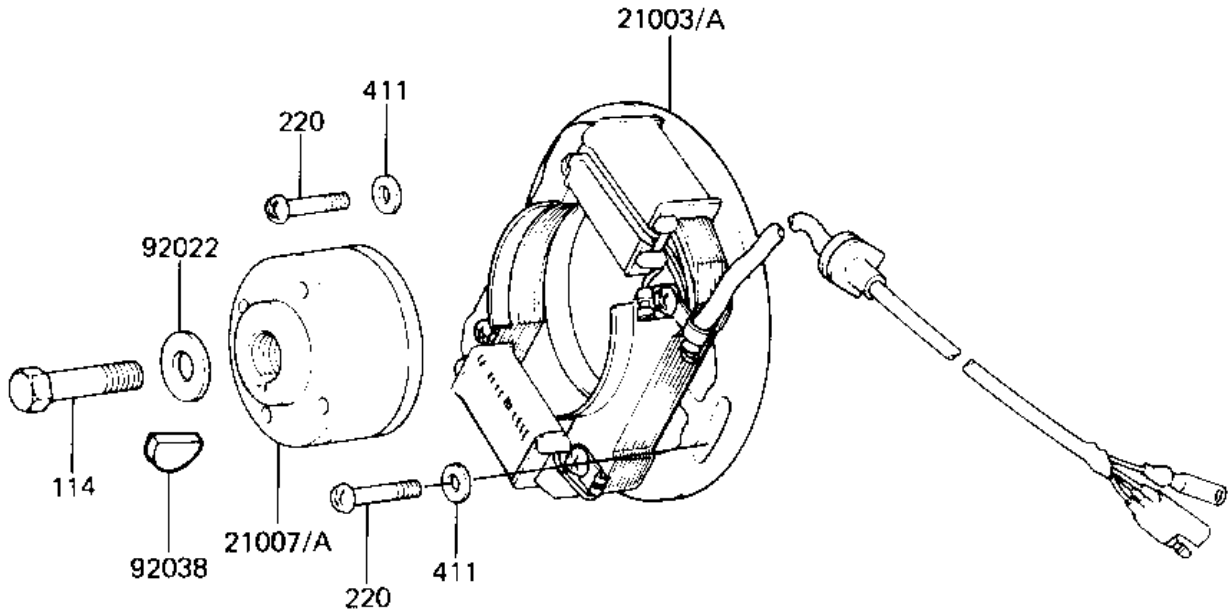

1982 KX125 PARTS DIAGRAM

IGNITION

E1810-0074

1982 KX125 PARTS LIST

IGNITION

ITEM NAME	PART NUMBER	QUANTITY
STATOR,MAGNETO (Ref # 21003A)	21003-1084	1
ROTOR (Ref # 21007)	21007-1047	1
IGNITER (Ref # 21119)	21119-1037	1
WASHER,PLAIN,8MM (Ref # 92022)	92022-276	1
WOODRUFF KEY (Ref # 92038)	92038-001	1
BOLT-UPSET,6X16 (Ref # 110)	112G0616	2
BOLT,SMALL UPSET (Ref # 114)	115G0835	1
SCREW PAN HEAD 6X16 (Ref # 220)	220B0616	2
WASHER PLAIN 6MM (Ref # 411)	411B0600	4