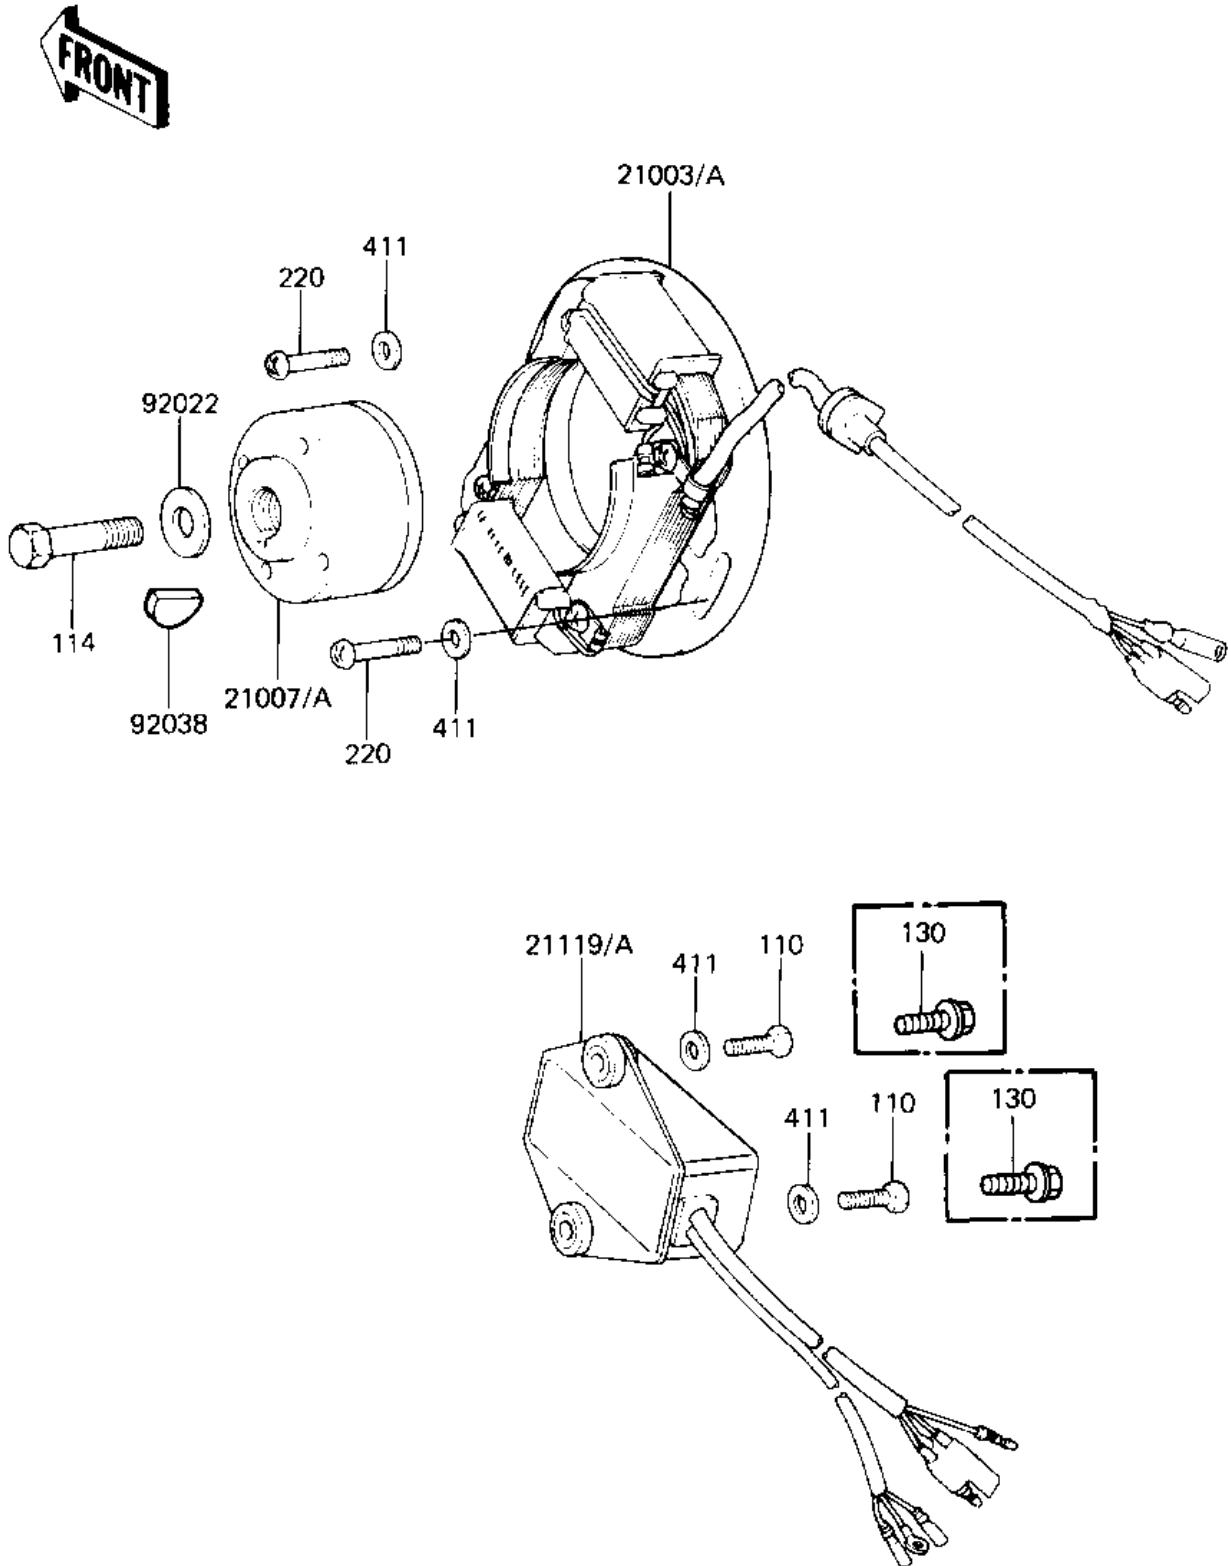

1983 KX125 PARTS DIAGRAM

IGNITION

E1810-0074

1983 KX125 PARTS LIST

IGNITION

ITEM NAME	PART NUMBER	QUANTITY
STATOR,MAGNETO (Ref # 21003)	21003-1074	1
ROTOR,MAGNETO (Ref # 21007A)	21007-1059	1
IGNITER (Ref # 21119A)	21119-1062	1
WASHER,PLAIN,8MM (Ref # 92022)	92022-276	1
WOODRUFF KEY (Ref # 92038)	92038-001	1
BOLT,SMALL UPSET (Ref # 114)	115G0835	1
BOLT-FLANGED,6X16 (Ref # 130)	130G0616	2
SCREW PAN HEAD 6X16 (Ref # 220)	220B0616	2
WASHER PLAIN 6MM (Ref # 411)	411B0600	2