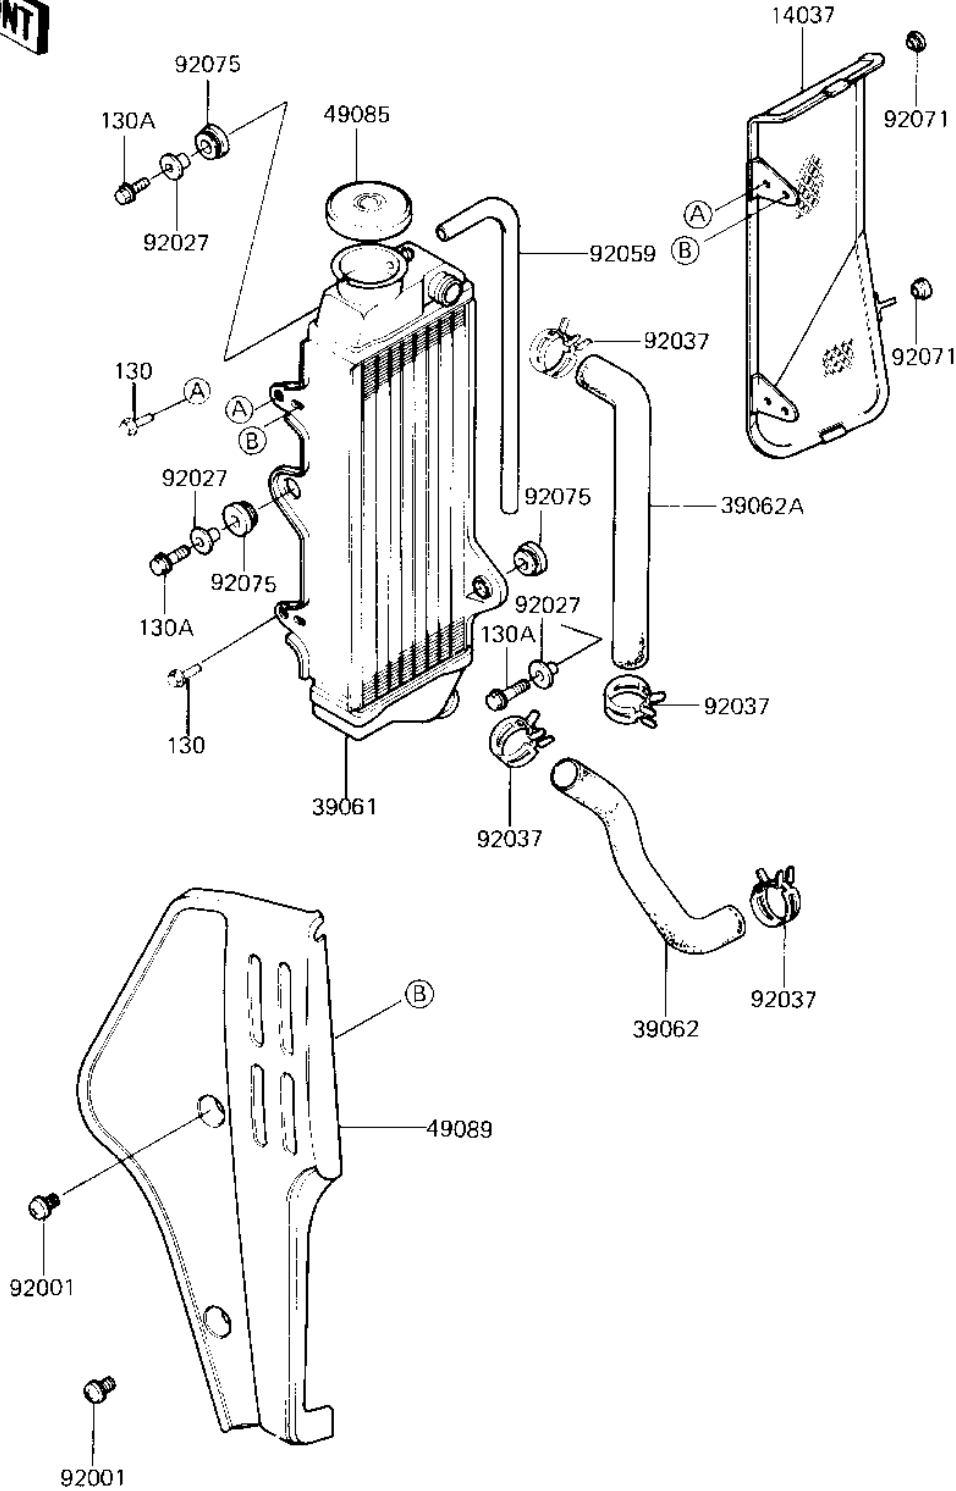

1982 KX125 PARTS DIAGRAM

RADIATOR

1.3032-0002

1982 KX125 PARTS LIST

RADIATOR

ITEM NAME	PART NUMBER	QUANTITY
SCREEN,RADIATOR (Ref # 14037)	14037-1002	1
EXCHANGER-ASSY-HEAT (Ref # 39061)	39061-1004	1
HOSE-COOLING,RADIATOR (Ref # 39062)	39062-1005	1
HOSE-COOLING,RADIATOR (Ref # 39062A)	39062-1006	1
CAP-ASSY-PRESSURE (Ref # 49085)	49085-1002	1
SHROUD-ENGINE,L.GREEN (Ref # 49089)	49089-1001-6W	1
SCREW,6X10 (Ref # 92001)	92009-1286	2
COLLAR,RADIATOR GUARD (Ref # 92027)	92027-1183	3
CLAMP,COOLING HOSE (Ref # 92037)	92037-1364	4
TUBE,RESERVE TANK (Ref # 92059)	92059-1202	1
GROMMET,RADIATOR (Ref # 92071)	92071-1038	2
DAMPER,RADIATOR (Ref # 92075)	92075-1352	3
BOLT-FLANGED,6X10 (Ref # 130)	130G0610	2
BOLT,FLANGED,6X20 (Ref # 130A)	130G0620	3