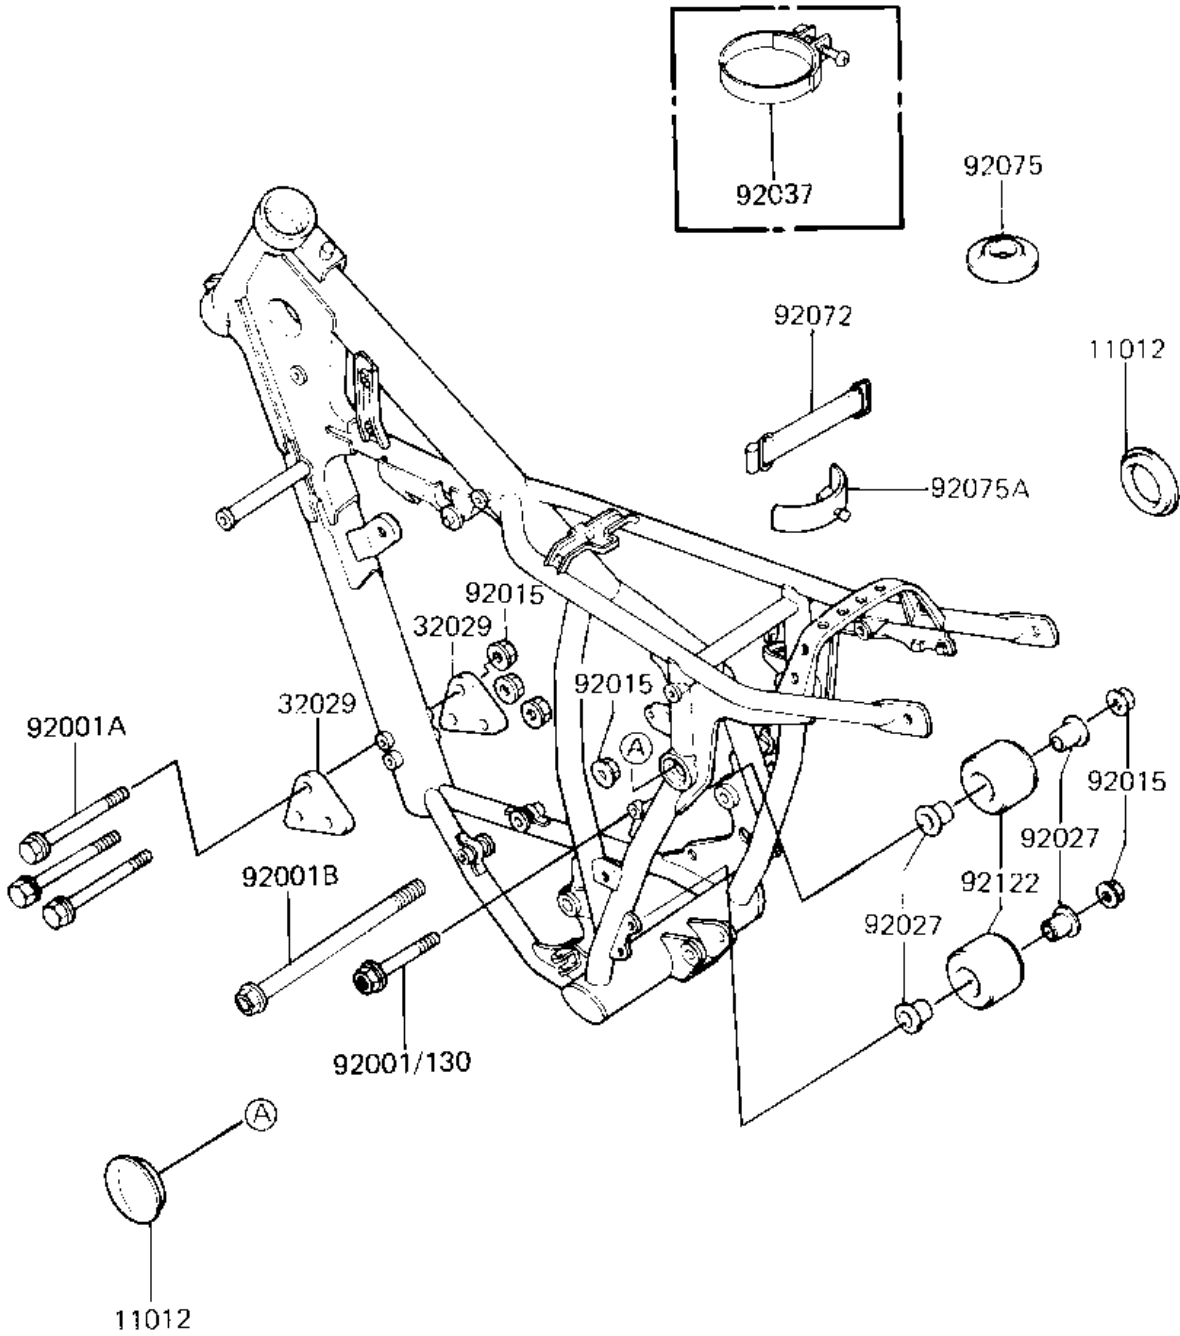

1982 KX125 PARTS DIAGRAM

FRAME FITTINGS

F2131-0127

1982 KX125 PARTS LIST

FRAME FITTINGS

ITEM NAME	PART NUMBER	QUANTITY
CAP,UNI TRAK (Ref # 11012)	11012-1211	2
BRACKET-ENGINE (Ref # 32029)	32029-1173	2
BOLT,8X50 (Ref # 92001)	92002-1182	1
BOLT FLANGED,8X70 (Ref # 92001A)	92001-1583	3
BOLT,FLANGED,8X135 (Ref # 92001B)	92150-1037	1
NUT-8MM (Ref # 92015)	92015-1143	6
COLLAR,CHAIN GUIDE (Ref # 92027)	92027-1383	4
BAND,RESERVE TANK (Ref # 92072)	92072-1085	1
DAMPER,RESERVE TANK (Ref # 92075)	92075-1358	1
DAMPER,RESERVE TANK (Ref # 92075A)	92075-1359	1
ROLLER,CHAIN GUIDE (Ref # 92122)	92122-1021	2