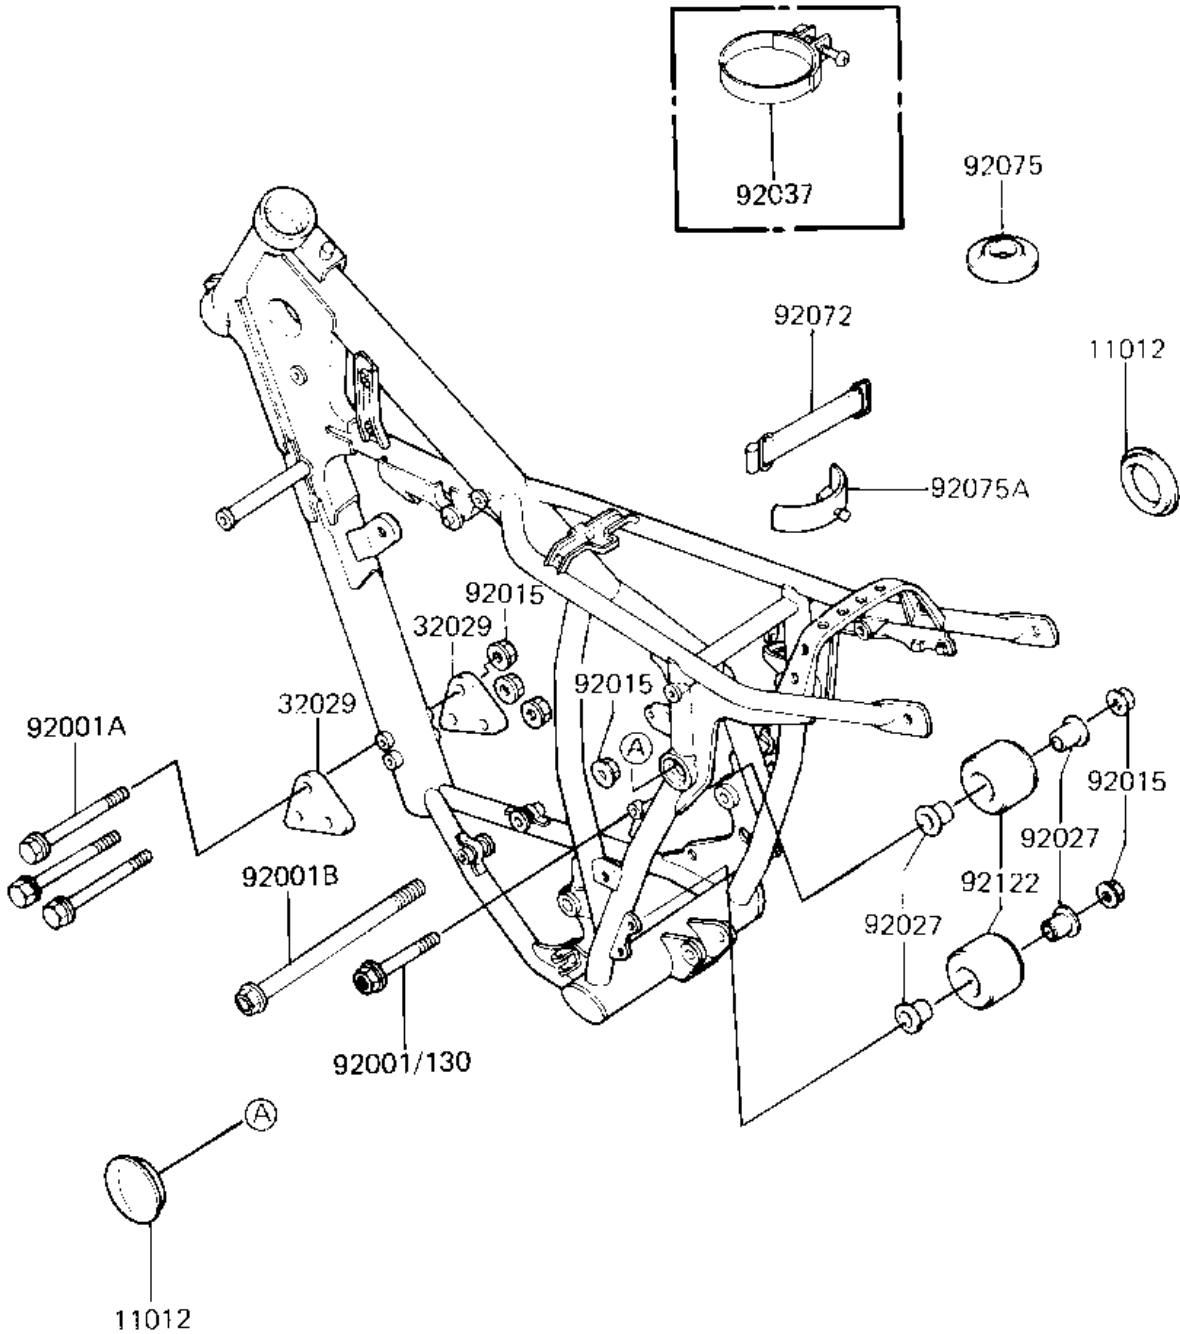

1983 KX125 PARTS DIAGRAM

FRAME FITTINGS

F2131-0127

1983 KX125 PARTS LIST

FRAME FITTINGS

ITEM NAME	PART NUMBER	QUANTITY
CAP,UNI TRAK (Ref # 11012)	11012-1211	2
BRACKET-ENGINE (Ref # 32029)	32029-1173	2
BOLT FLANGED,8X70 (Ref # 92001A)	92001-1583	3
BOLT,FLANGED,8X135 (Ref # 92001B)	92150-1037	1
NUT-8MM (Ref # 92015)	92015-1143	6
COLLAR,CHAIN GUIDE (Ref # 92027)	92027-1383	4
CLAMP (Ref # 92037)	92037-1172	1
DAMPER,RESERVE TANK (Ref # 92075)	92075-1358	1
ROLLER,CHAIN GUIDE (Ref # 92122)	92122-1021	2
BOLT (Ref # 130)	130G0840	1