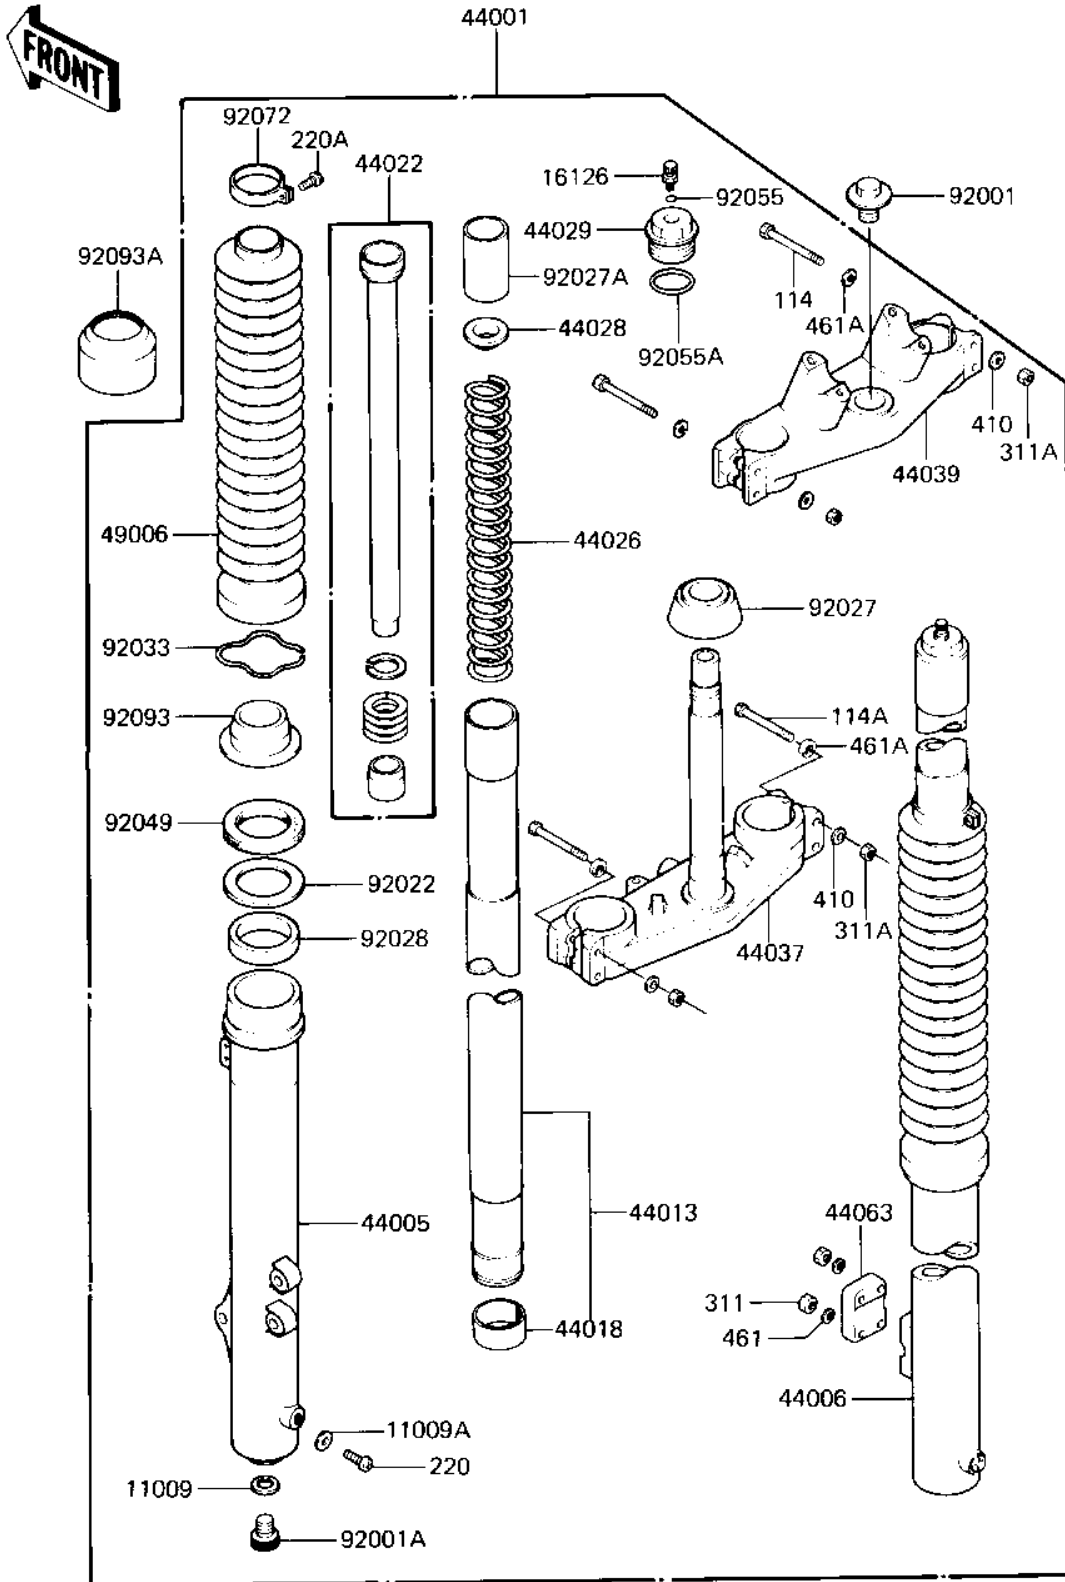

1982 KX125 PARTS DIAGRAM

FRONT FORK (KX125-B1)

F2340-0095