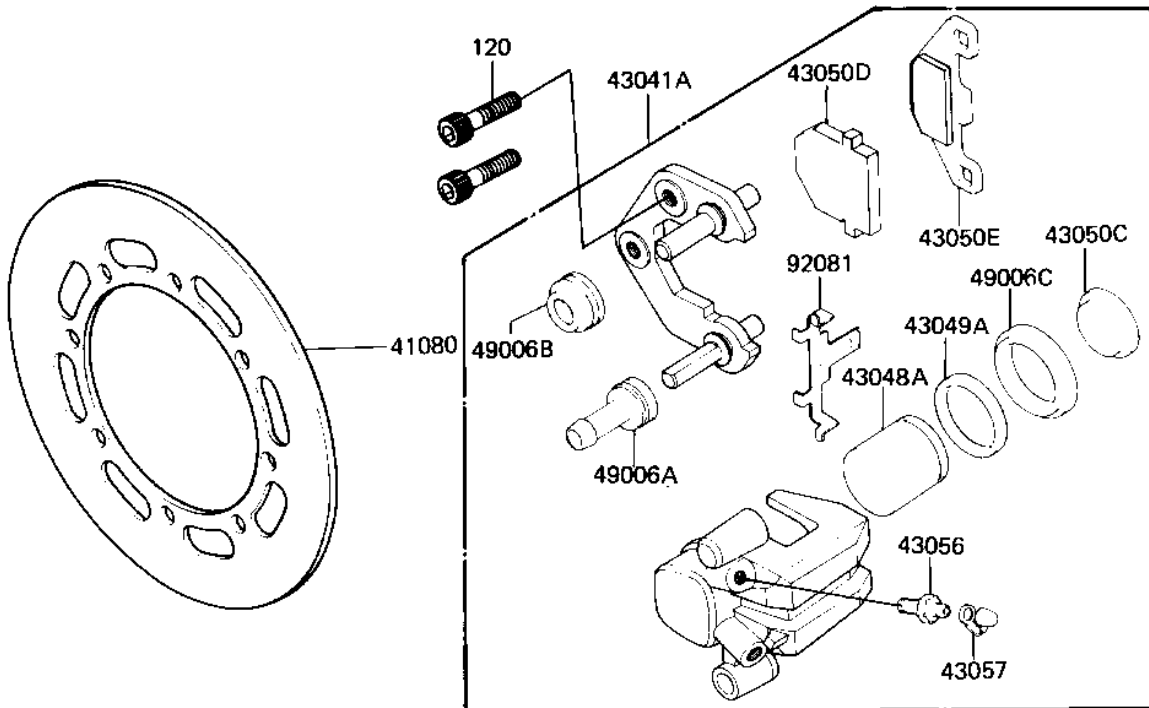

1982 KX125 PARTS DIAGRAM

FRONT BRAKE

F2292-0041