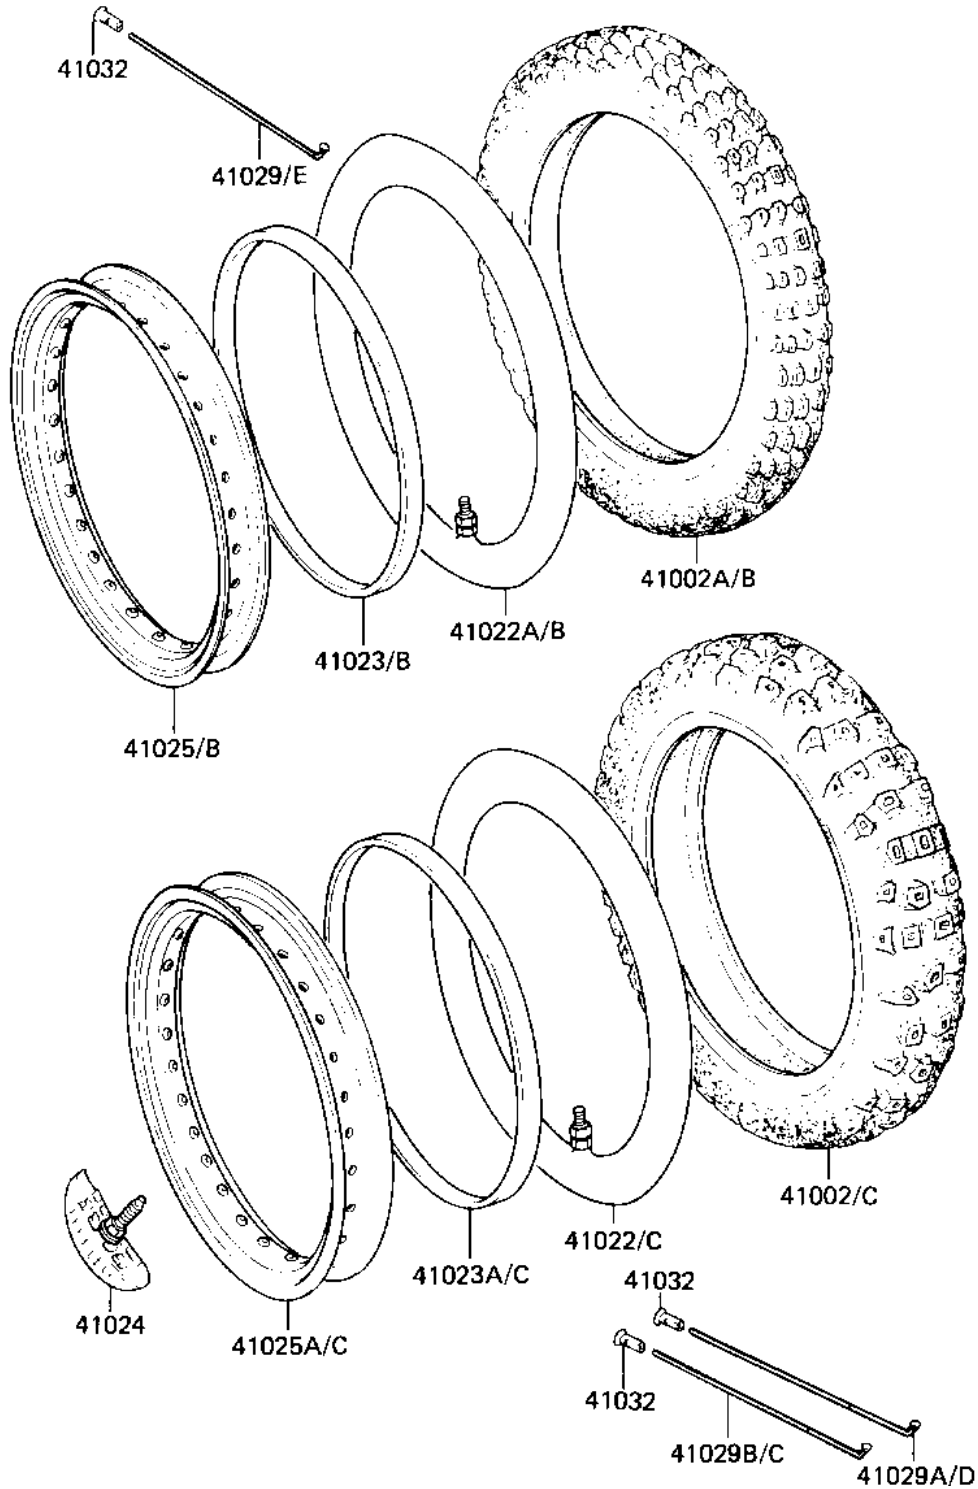

1983 KX125 PARTS DIAGRAM

WHEELS/TIRES

F2210-0089

1983 KX125 PARTS LIST

WHEELS/TIRES

ITEM NAME	PART NUMBER	QUANTITY
TIRE 300-21 K490 F (Ref # 41002B)	41002-1312	1
TIRE 400-18 K490 R (Ref # 41002C)	41002-1313	1
TUBE 350/375/410-18 (Ref # 41022)	41022-031	1
TUBE,2.75/3.70-21 (Ref # 41022A)	41022-1021	1
BAND,RIM,3.00-21 (Ref # 41023)	41023-1001	1
BAND,RIM,4.00/5.10-18 (Ref # 41023A)	41023-1006	1
PROTECTOR,BEAD,1.85B (Ref # 41024)	41024-011	1
RIM,FR,1.60X21EFJ (Ref # 41025B)	41025-1073	1
RIM,RR,1.85X18EFJ (Ref # 41025C)	41025-1074	1
SPOKE-INNER,RR,RH,195 (Ref # 41029C)	41029-1080	18
SPOKE-INNER,RR,LH,201 (Ref # 41029D)	41029-1081	18
SPOKE-INNER,FR,240MMX (Ref # 41029E)	41029-1084	36
NIPPLE-SPOKE (Ref # 41032)	41032-1054	72