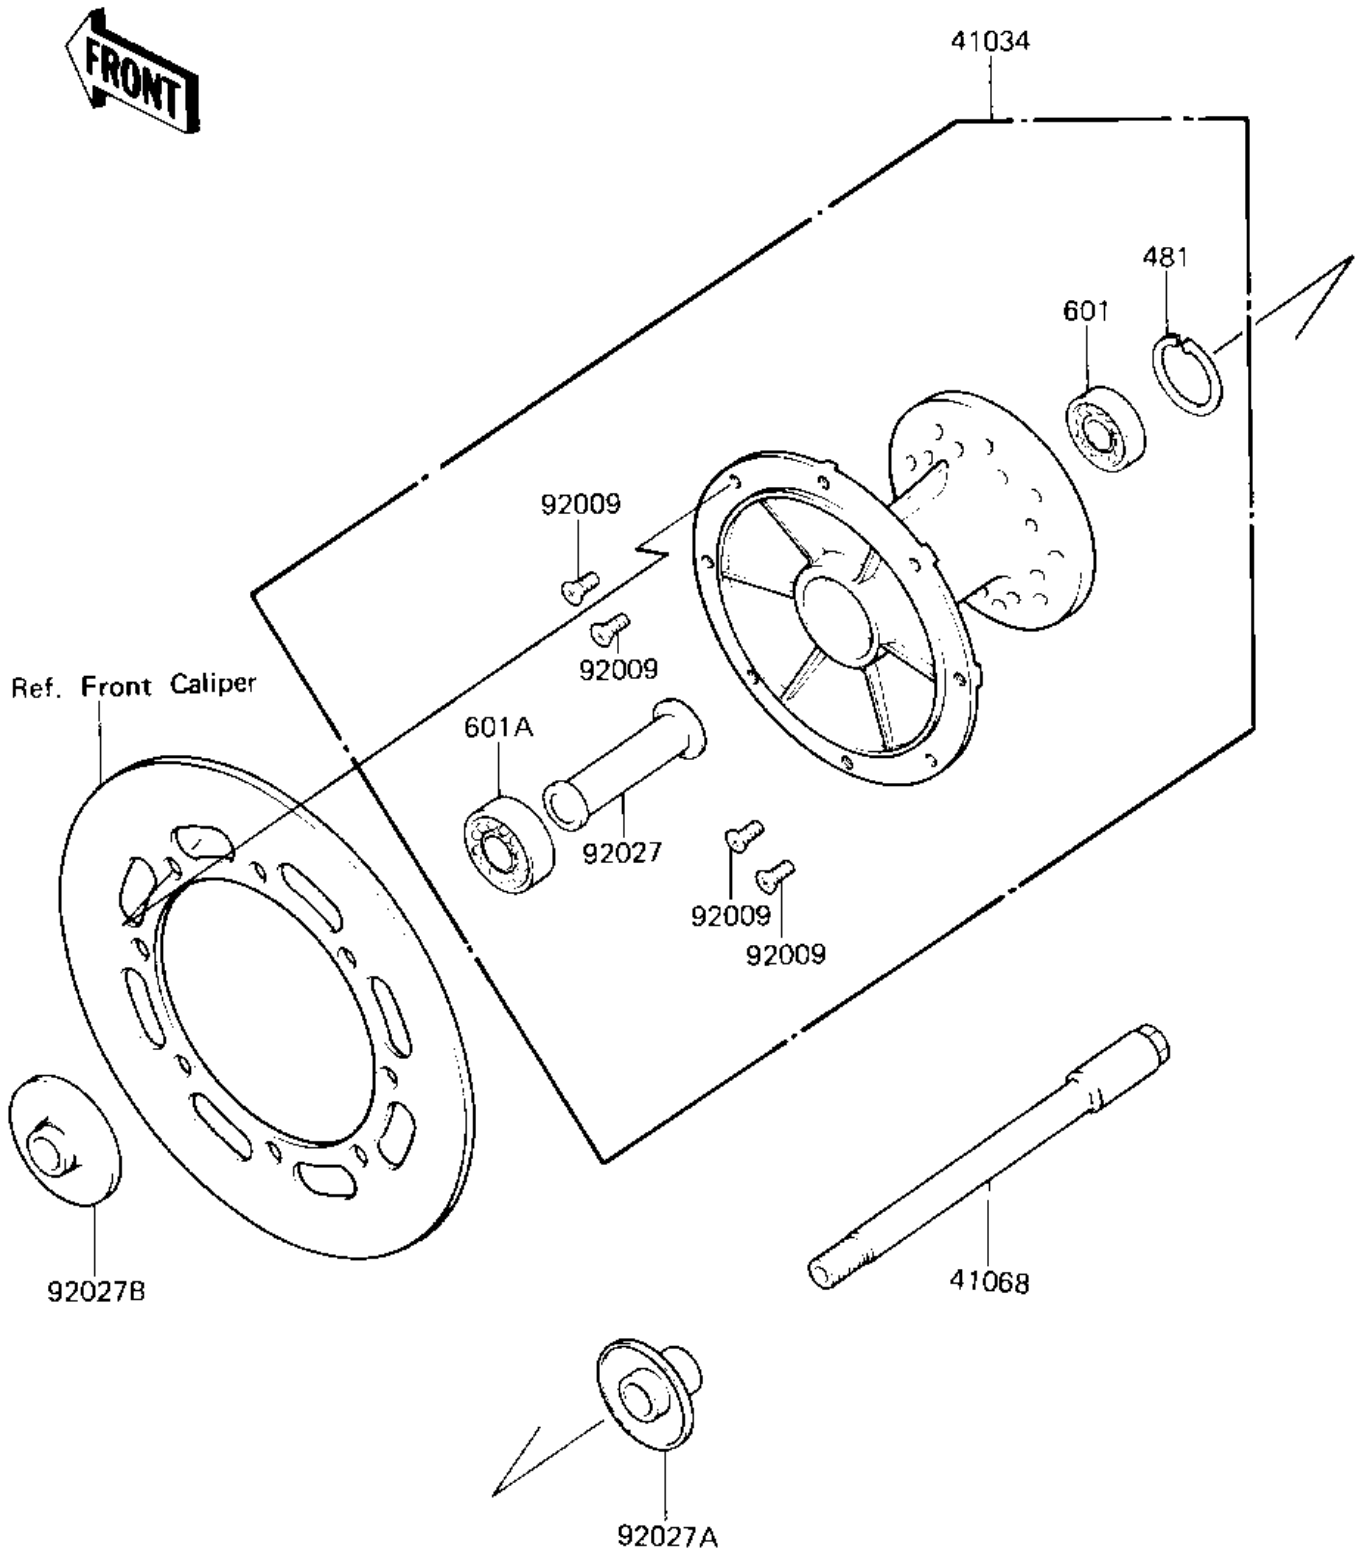

1982 KX125 PARTS DIAGRAM

FRONT HUB

F2230-0050

1982 KX125 PARTS LIST

FRONT HUB

ITEM NAME	PART NUMBER	QUANTITY
DRUM-ASSY,FR BRK (Ref # 41034)	41034-1052	1
AXLE,FRONT (Ref # 41068)	41068-1069	1
SCREW,6X10 (Ref # 92009)	92009-1375	8
COLLAR (Ref # 92027)	92027-1374	1
COLLAR (Ref # 92027A)	92027-1375	1
COLLAR (Ref # 92027B)	92027-1377	1
CIRCLIP,35MM (Ref # 481)	481J3500	1
BEARING BALL,#6202UC3 (Ref # 601)	601B6202U	1
BEARING BALL,#6203UC3/2A (Ref # 601A)	601B6203U	1