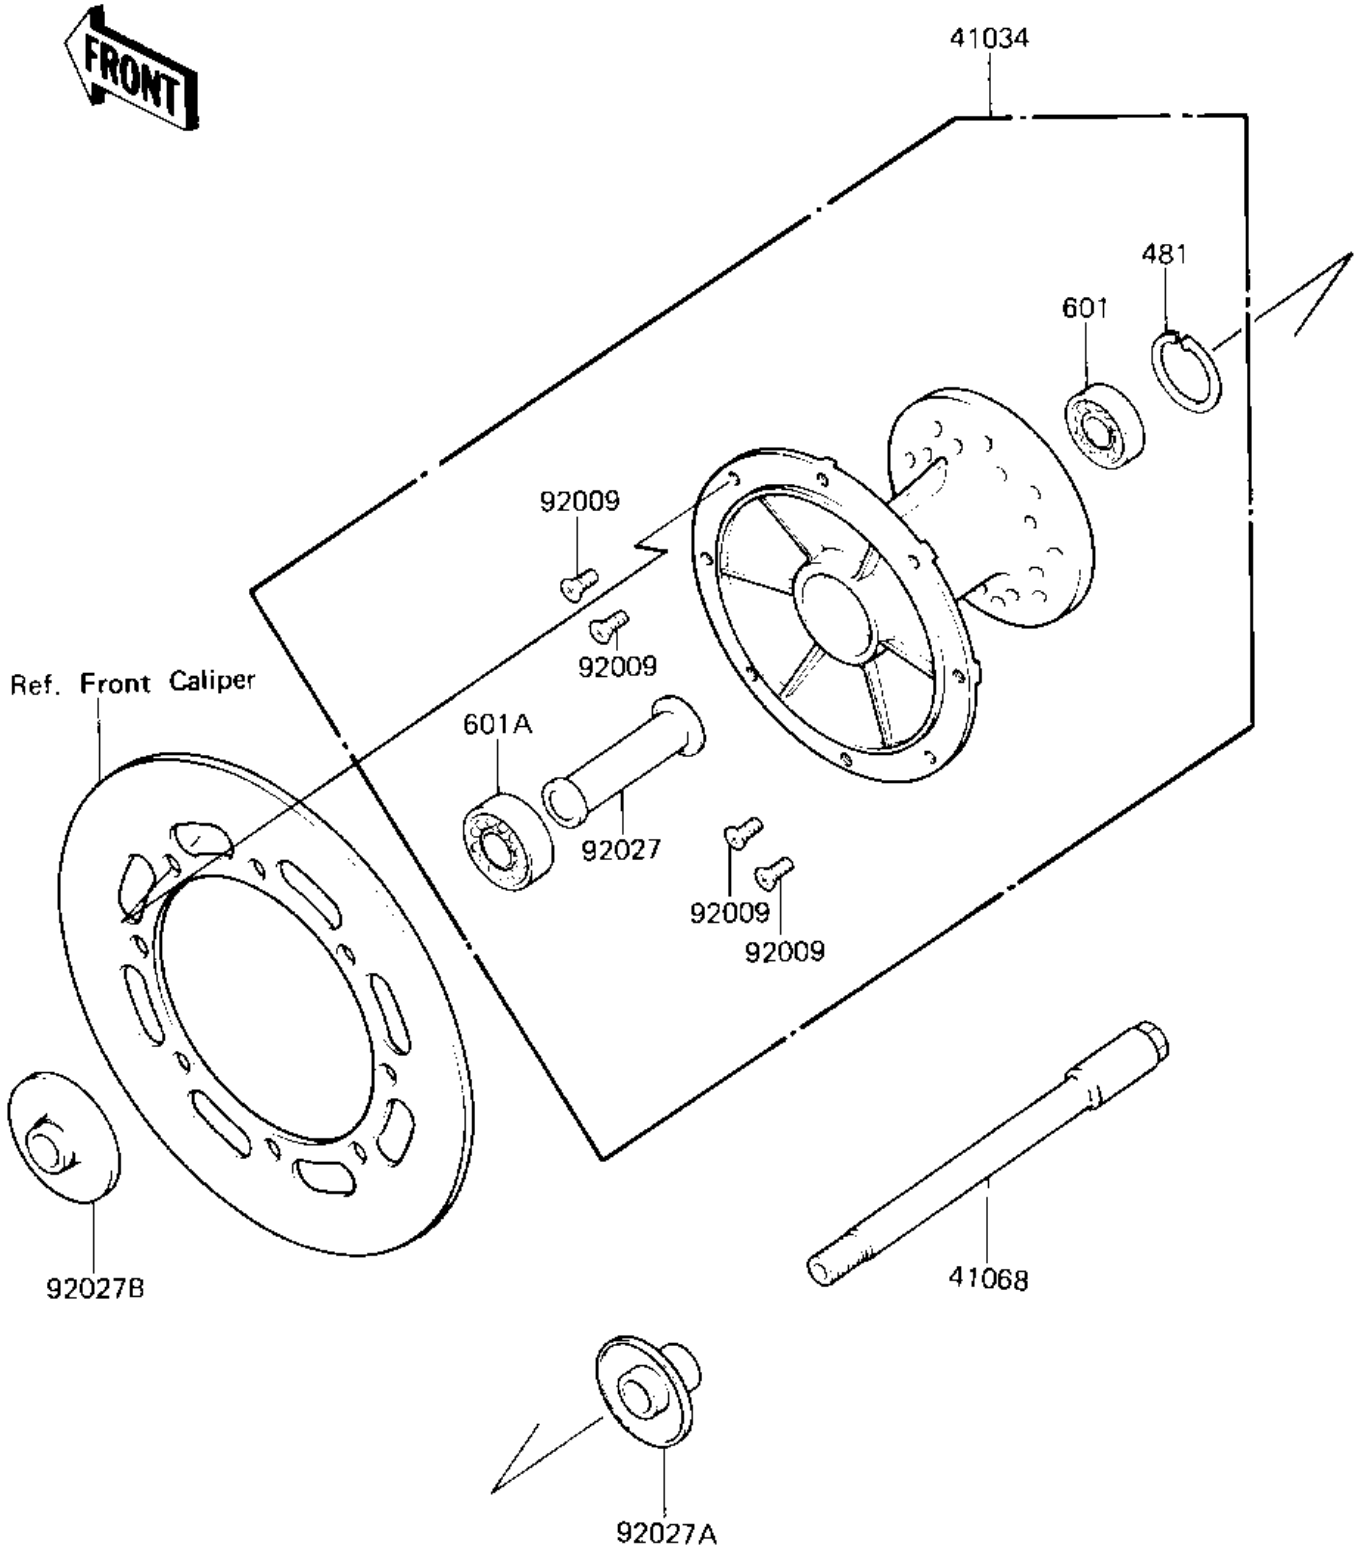

1983 KX125 PARTS DIAGRAM

FRONT HUB

F2230-0050

1983 KX125 PARTS LIST

FRONT HUB

| ITEM NAME | PART NUMBER | QUANTITY |
|---------------------------------------|-------------|----------|
| DRUM-ASSY,FR BRK (Ref # 41034) | 41034-1052 | 1 |
| AXLE,FRONT (Ref # 41068) | 41068-1069 | 1 |
| SCREW,6X10 (Ref # 92009) | 92009-1375 | 8 |
| COLLAR (Ref # 92027) | 92027-1374 | 1 |
| COLLAR (Ref # 92027A) | 92027-1375 | 1 |
| COLLAR (Ref # 92027B) | 92027-1377 | 1 |
| CIRCLIP,35MM (Ref # 481) | 481J3500 | 1 |
| BEARING BALL,#6202UC3 (Ref # 601) | 601B6202U | 1 |
| BEARING BALL,#6203UC3/2A (Ref # 601A) | 601B6203U | 1 |