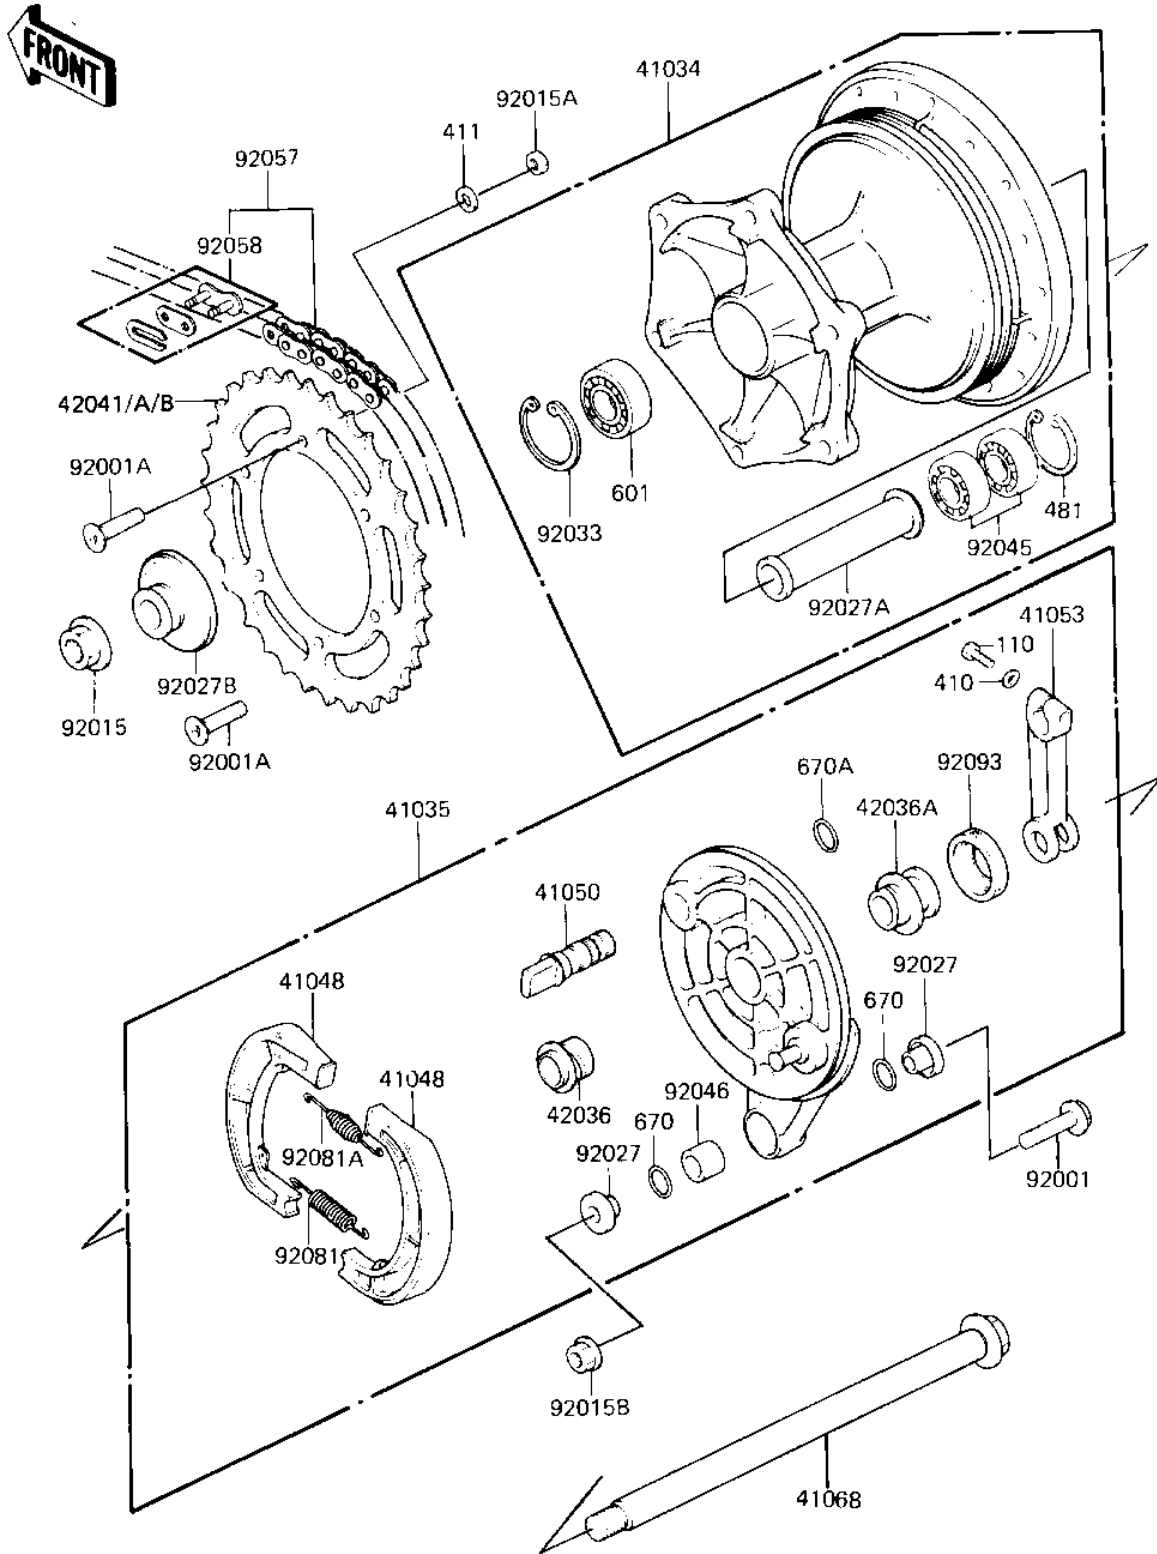

1983 KX125 PARTS DIAGRAM

REAR HUB/BRAKE/CHAIN (KX125-B1)

F2240-0065

1983 KX125 PARTS LIST

REAR HUB/BRAKE/CHAIN (KX125-B1)

ITEM NAME	PART NUMBER	QUANTITY
DRUM-ASSY,REAR BRAKE (Ref # 41034)	41034-5005	1
PANEL-ASY,RR BRK (Ref # 41035)	41035-1083	1
SHOE,BRAKE (Ref # 41048)	42019-010	2
CAM-BRAKE (Ref # 41050)	41050-1020	1
LEVER-BRAKE CAM (Ref # 41053)	41053-1026	1
AXLE,REAR (Ref # 41068)	41068-1068	1
SLEEVE (Ref # 42036)	42036-1052	1
SLEEVE (Ref # 42036A)	42036-1053	1
SPROCKET-HUB,50T,AL (Ref # 42041)	42041-1255	1
SPROCKET-HUB,51T (Ref # 42041A)	42041-1104	1
SPROCKET-HUB,49T,AL (Ref # 42041B)	42041-1256	1
BOLT,HEX HEAD,8X36 (Ref # 92001)	92001-1041	1
BOLT (Ref # 92001A)	92001-1521	6
NUT,16M/M (Ref # 92015)	92015-1015	1
NUT,8MM (Ref # 92015A)	92015-1134	6
NUT-8MM (Ref # 92015B)	92015-1143	1
COLLAR (Ref # 92027)	92027-1040	2
COLLAR (Ref # 92027A)	92027-1384	1
COLLAR (Ref # 92027B)	92027-1385	1
RING, SNAP,43.5M/M (Ref # 92033)	92033-1040	1
BEARING-BALL,#6003UC3 (Ref # 92045)	601B6003U	2
BEARING,NEEDLE (Ref # 92046)	92046-1009	1
CHAIN,DRIVE,DID520DSX (Ref # 92057)	92057-1317	1
JOINT,DRIVE CHAIN (Ref # 92058)	92058-1013	1
SPRING,BRAKE SHOE (Ref # 92081)	92081-1766	1
SPRING,BRAKE SHOE (Ref # 92081A)	92081-1550	1
OIL SEAL (Ref # 92093)	92093-1004	1
BOLT-UPSET (Ref # 110)	112G0622	1
WASHER PLAIN 6MM (Ref # 410)	410B0600	1

1983 KX125 PARTS LIST

REAR HUB/BRAKE/CHAIN (KX125-B1)

ITEM NAME	PART NUMBER	QUANTITY
WASHER PLAIN 8MM (Ref # 411)	411B0800	6
CIRCLIP,35MM (Ref # 481)	481J3500	1
BEARING-BALL,#6203LUC3/2A (Ref # 601)	601B6203U	1
"O" RING (Ref # 670)	670B2011	2
"O" RING,15MM (Ref # 670A)	670B2015	1