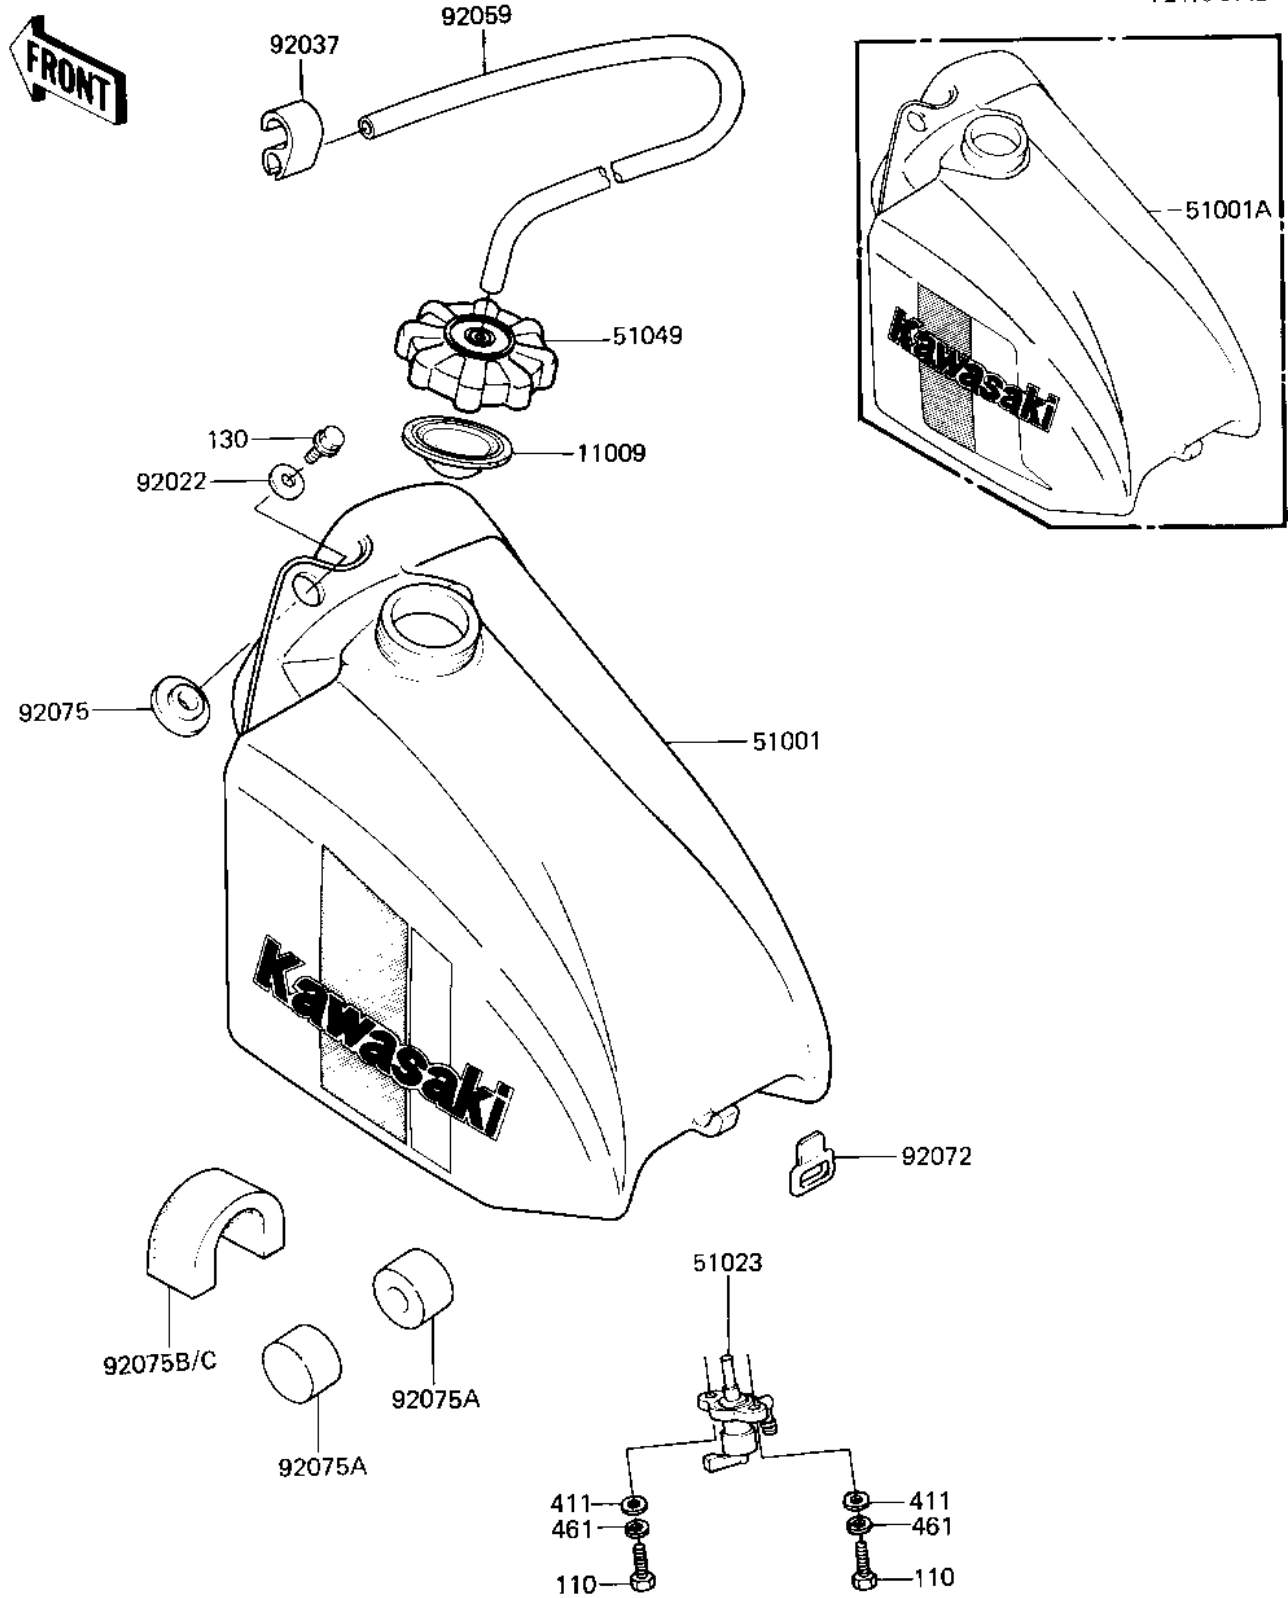

# 1982 KX125 PARTS DIAGRAM

## FUEL TANK

F2410-0142

# 1982 KX125 PARTS LIST

## FUEL TANK

ITEM NAME	PART NUMBER	QUANTITY
GASKET,FUEL TANK (Ref # 11009)	11009-1452	1
TANK-COMP-FUEL,L.GREEN (Ref # 51001)	51001-5177-6W	1
TAP-ASSY-FUEL (Ref # 51023)	51023-1115	1
CAP-TANK,FUEL (Ref # 51049)	51049-1006	1
WASHER,7X28X1.6 (Ref # 92022)	92022-1282	1
CLAMP,TUBE (Ref # 92037)	92037-1377	1
TUBE,5X9X250 (Ref # 92059)	92059-1258	1
BAND,FUEL TANK (Ref # 92072)	92072-1073	1
DAMPER,FUEL TANK (Ref # 92075)	92075-1360	1
DAMPER,FUEL TANK (Ref # 92075A)	92075-1361	2
DAMPER (Ref # 92075B)	92075-1362	1
BOLT-UPSET,6X16 (Ref # 110)	112G0616	2
BOLT-FLANGED,6X10 (Ref # 130)	130G0610	1
WASHER PLAIN 6MM (Ref # 411)	411B0600	2
WASHER SPRING 6MM (Ref # 461)	461F0600	2