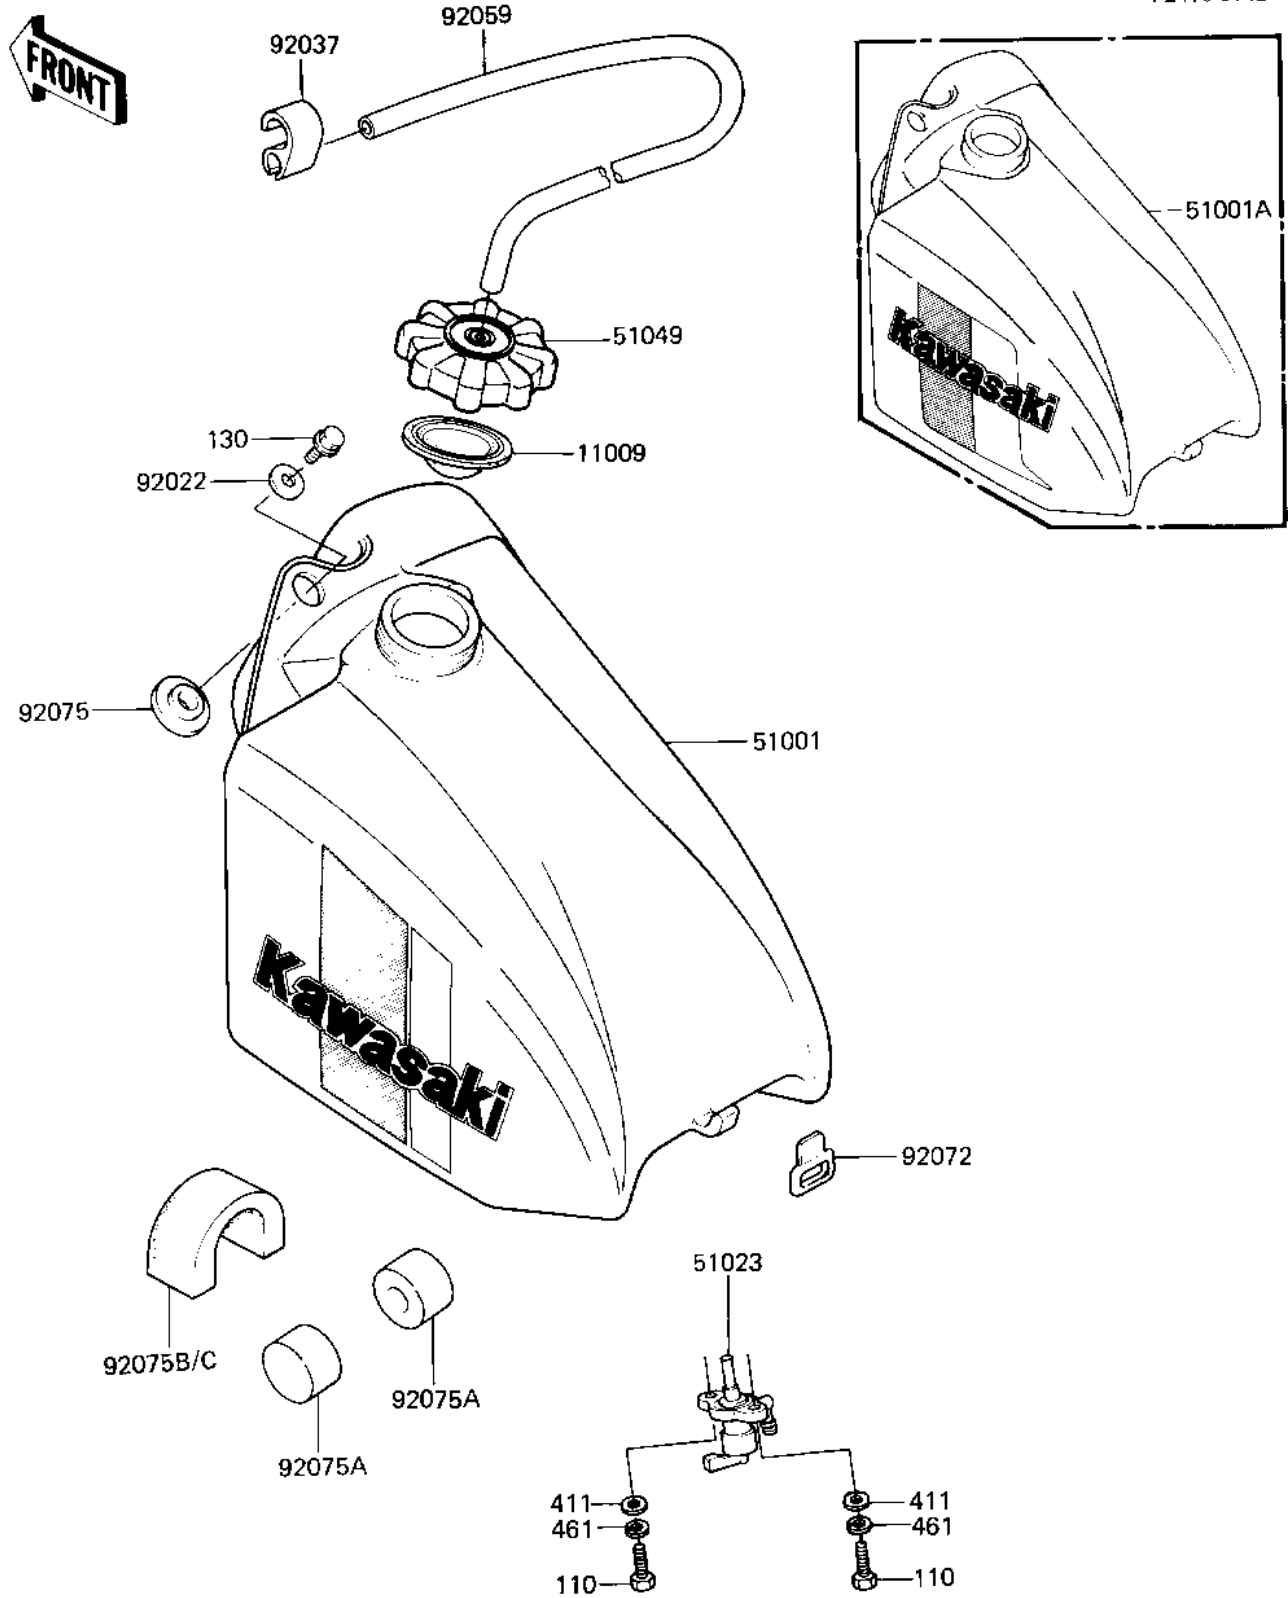

1982 KX125 PARTS DIAGRAM

FUEL TANK

F2410-0142

1982 KX125 PARTS LIST

FUEL TANK

ITEM NAME	PART NUMBER	QUANTITY
GASKET,FUEL TANK (Ref # 11009)	11009-1452	1
TANK-COMP-FUEL,L.GREEN (Ref # 51001)	51001-5177-6W	1
TAP-ASSY-FUEL (Ref # 51023)	51023-1115	1
CAP-TANK,FUEL (Ref # 51049)	51049-1006	1
WASHER,7X28X1.6 (Ref # 92022)	92022-1282	1
CLAMP,TUBE (Ref # 92037)	92037-1377	1
TUBE,5X9X250 (Ref # 92059)	92059-1258	1
BAND,FUEL TANK (Ref # 92072)	92072-1073	1
DAMPER,FUEL TANK (Ref # 92075)	92075-1360	1
DAMPER,FUEL TANK (Ref # 92075A)	92075-1361	2
DAMPER (Ref # 92075B)	92075-1362	1
BOLT-UPSET,6X16 (Ref # 110)	112G0616	2
BOLT-FLANGED,6X10 (Ref # 130)	130G0610	1
WASHER PLAIN 6MM (Ref # 411)	411B0600	2
WASHER SPRING 6MM (Ref # 461)	461F0600	2