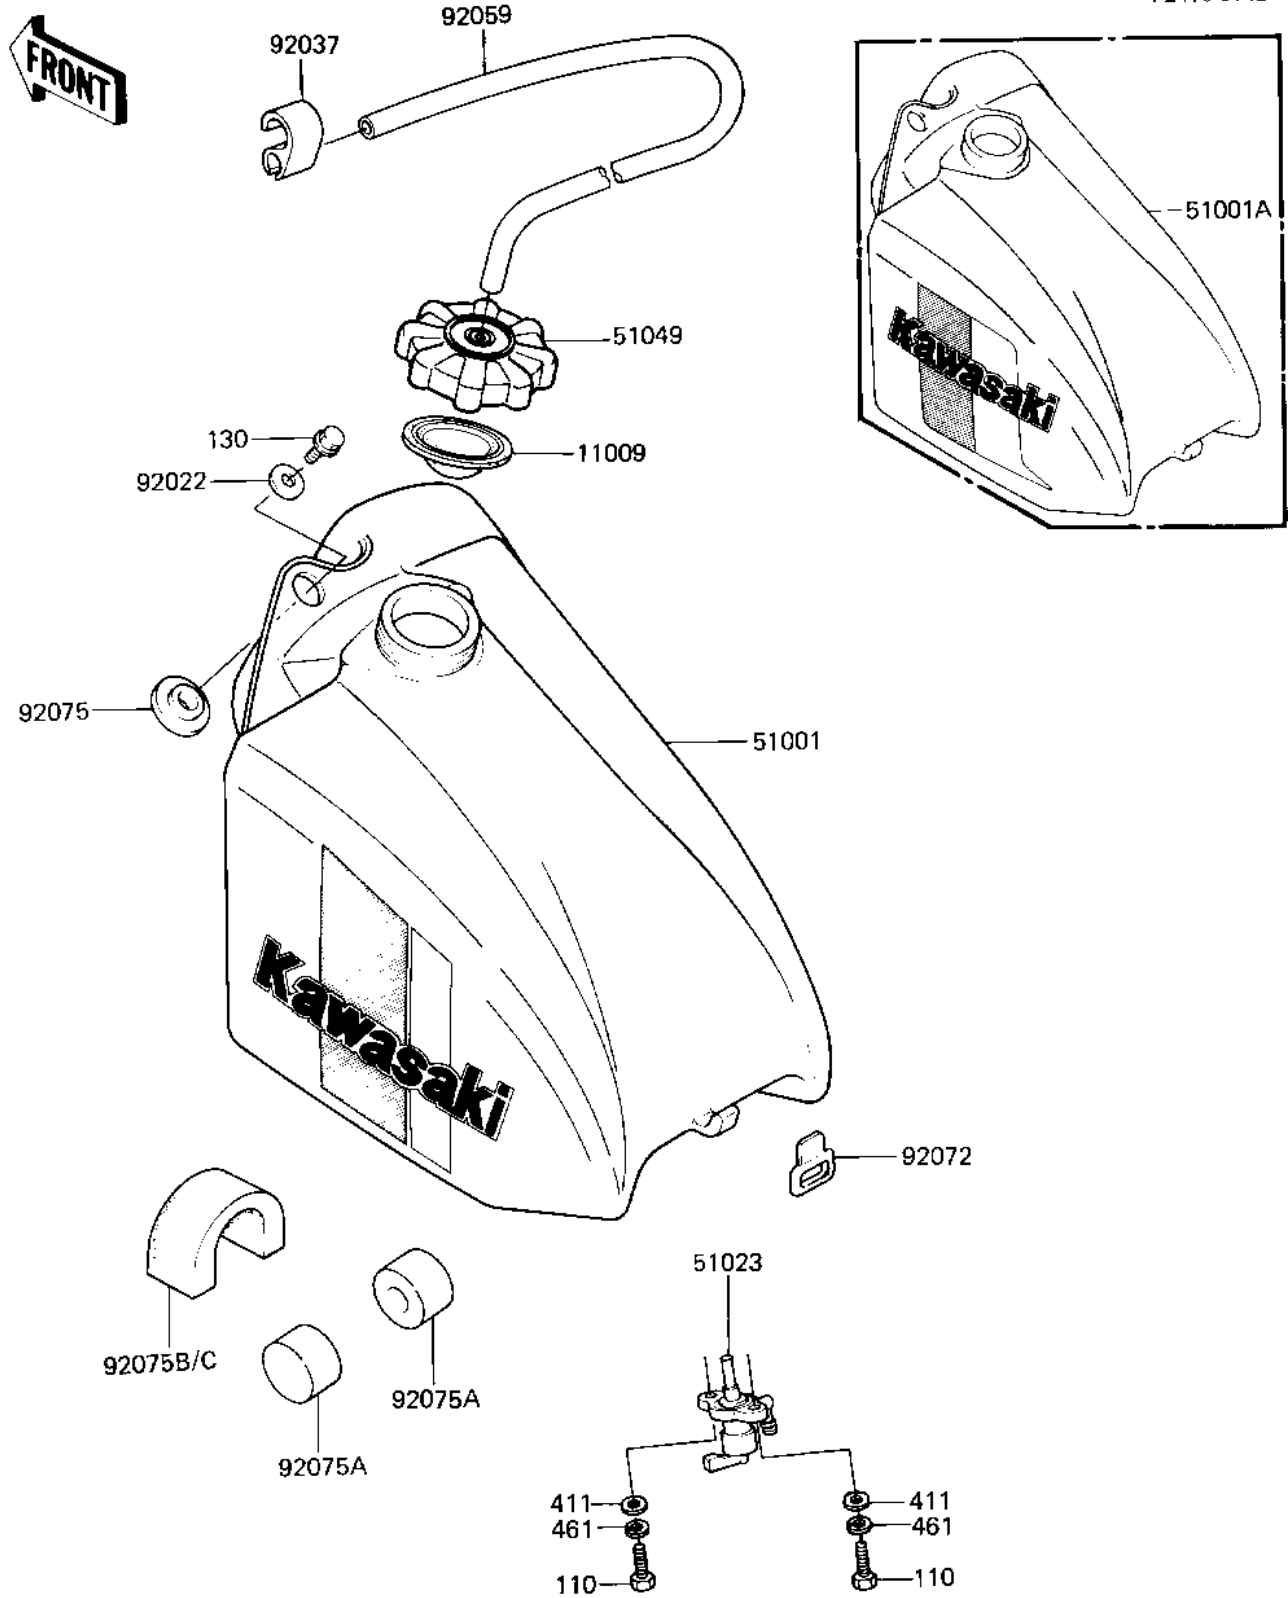

# 1983 KX125 PARTS DIAGRAM

## FUEL TANK

F2410-0142

# 1983 KX125 PARTS LIST

## FUEL TANK

ITEM NAME	PART NUMBER	QUANTITY
GASKET,FUEL TANK (Ref # 11009)	11009-1452	1
TANK-COMP-FUEL,L.GREEN (Ref # 51001A)	51001-5272-6W	1
TAP-ASSY-FUEL (Ref # 51023)	51023-1115	1
CAP-TANK,FUEL (Ref # 51049)	51049-1006	1
WASHER,7X28X1.6 (Ref # 92022)	92022-1282	1
CLAMP,TUBE (Ref # 92037)	92037-1377	1
TUBE,5X9X250 (Ref # 92059)	92059-1258	1
BAND,FUEL TANK (Ref # 92072)	92072-1073	1
DAMPER,FUEL TANK (Ref # 92075)	92075-1360	1
DAMPER,FUEL TANK (Ref # 92075A)	92075-1361	2
DAMPER (Ref # 92075C)	92075-1382	1
BOLT-UPSET,6X16 (Ref # 110)	112G0616	2
BOLT-FLANGED,6X10 (Ref # 130)	130G0610	1
WASHER PLAIN 6MM (Ref # 411)	411B0600	2
WASHER SPRING 6MM (Ref # 461)	461F0600	2