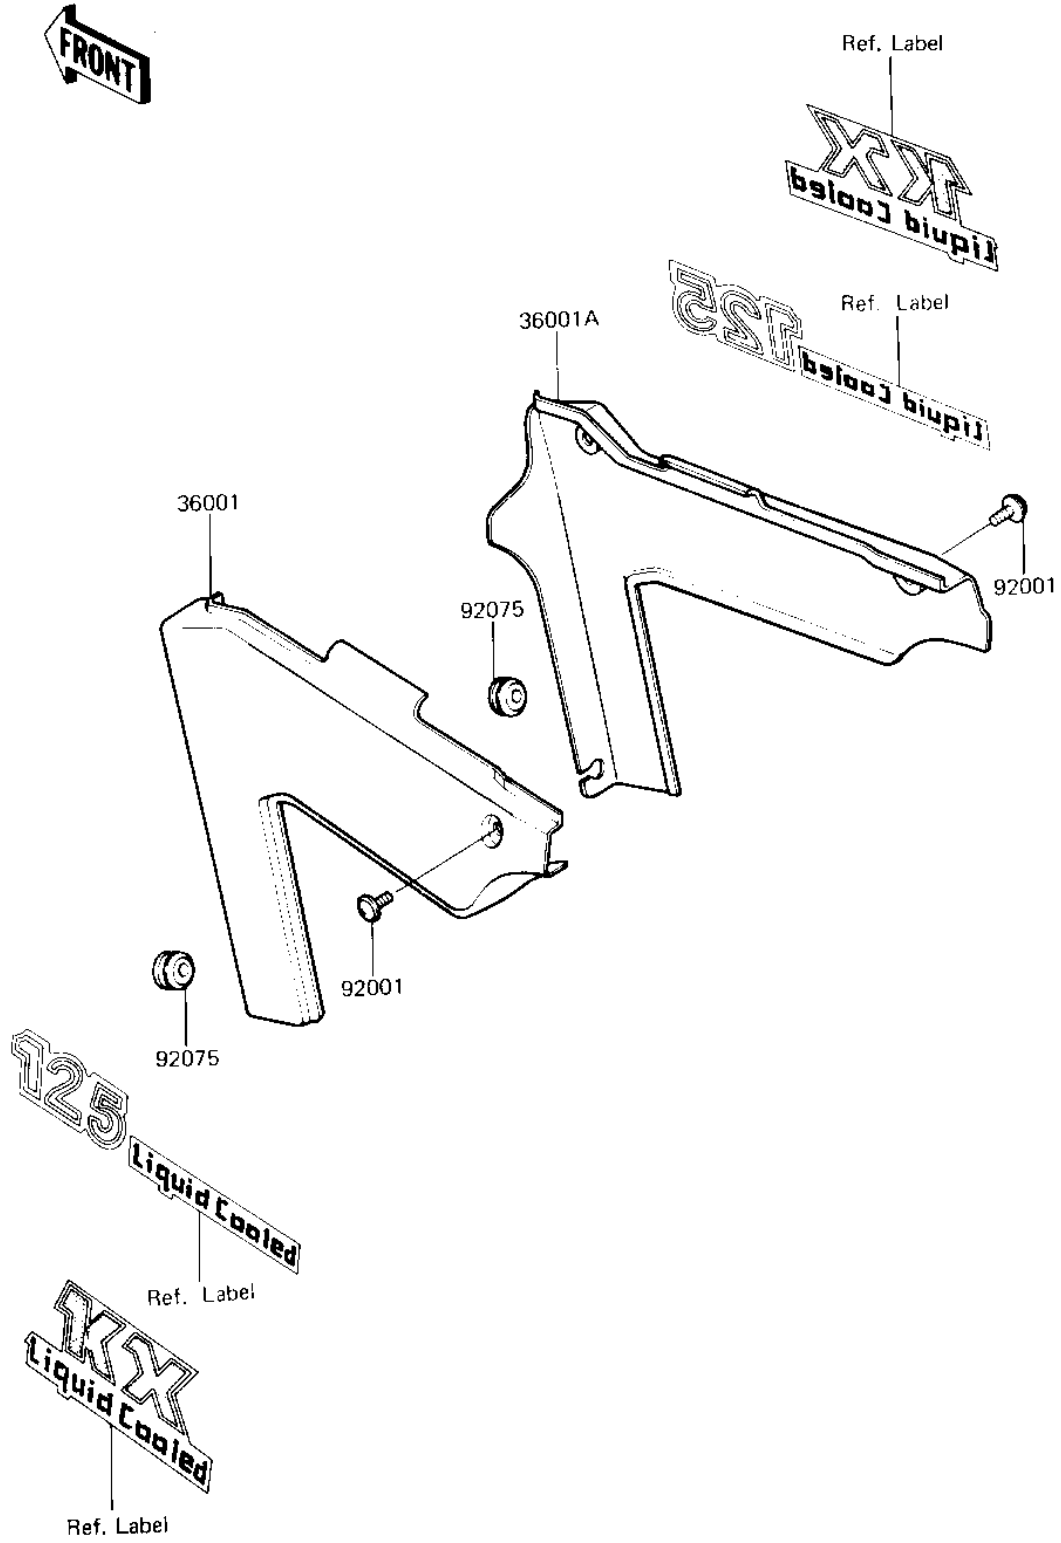

# 1982 KX125 PARTS DIAGRAM

SIDE COVERS

12610 0111

# 1982 KX125 PARTS LIST

## SIDE COVERS

ITEM NAME	PART NUMBER	QUANTITY
COVER-SIDE,L.H L.GREE (Ref # 36001)	36001-1146-6W	1
COVER-SIDE,R.H L.GREE (Ref # 36001A)	36001-1147-6W	1
BOLT,6X10 (Ref # 92001)	92091-026	4
DAMPER,SIDE COVER (Ref # 92075)	92075-1067	2