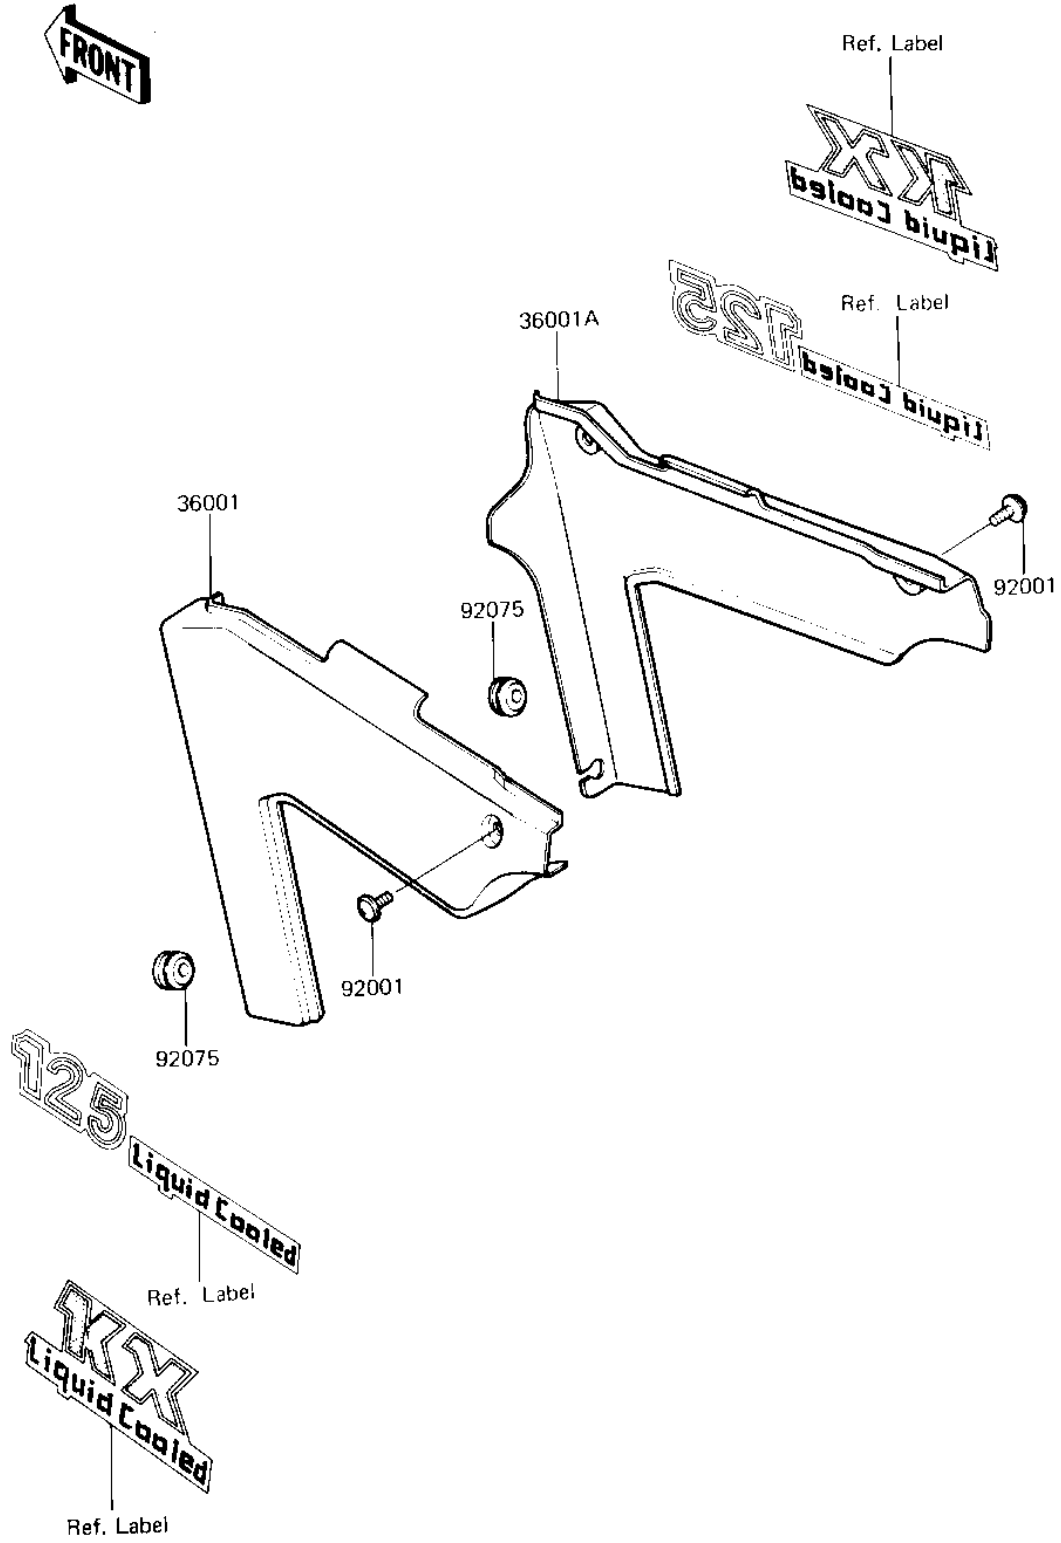

# 1982 KX125 PARTS DIAGRAM

SIDE COVERS

12610-0111

# 1982 KX125 PARTS LIST

## SIDE COVERS

ITEM NAME	PART NUMBER	QUANTITY
COVER-SIDE,L.H L.GREE (Ref # 36001)	36001-1146-6W	1
COVER-SIDE,R.H L.GREE (Ref # 36001A)	36001-1147-6W	1
BOLT,6X10 (Ref # 92001)	92091-026	4
DAMPER,SIDE COVER (Ref # 92075)	92075-1067	2