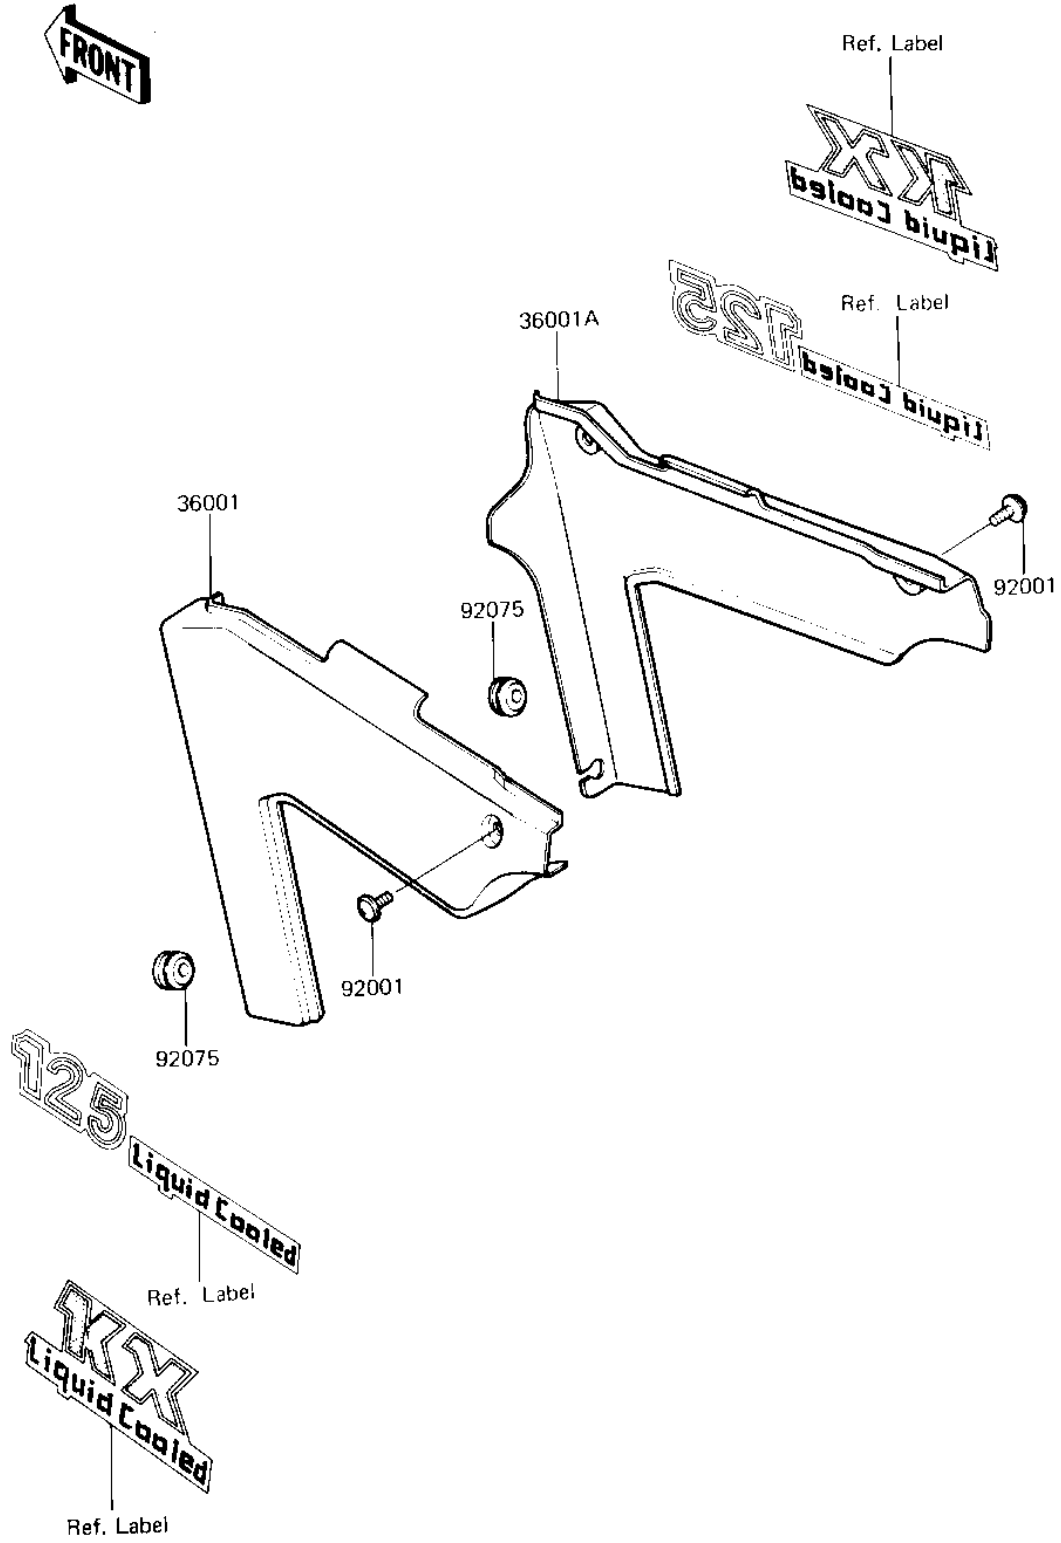

# 1983 KX125 PARTS DIAGRAM

SIDE COVERS

12610 0111

# 1983 KX125 PARTS LIST

## SIDE COVERS

ITEM NAME	PART NUMBER	QUANTITY
COVER-SIDE,L.H L.GREE (Ref # 36001)	36001-1146-6W	1
COVER-SIDE,R.H L.GREE (Ref # 36001A)	36001-1147-6W	1
BOLT,6X10 (Ref # 92001)	92091-026	4
DAMPER,SIDE COVER (Ref # 92075)	92075-1067	2