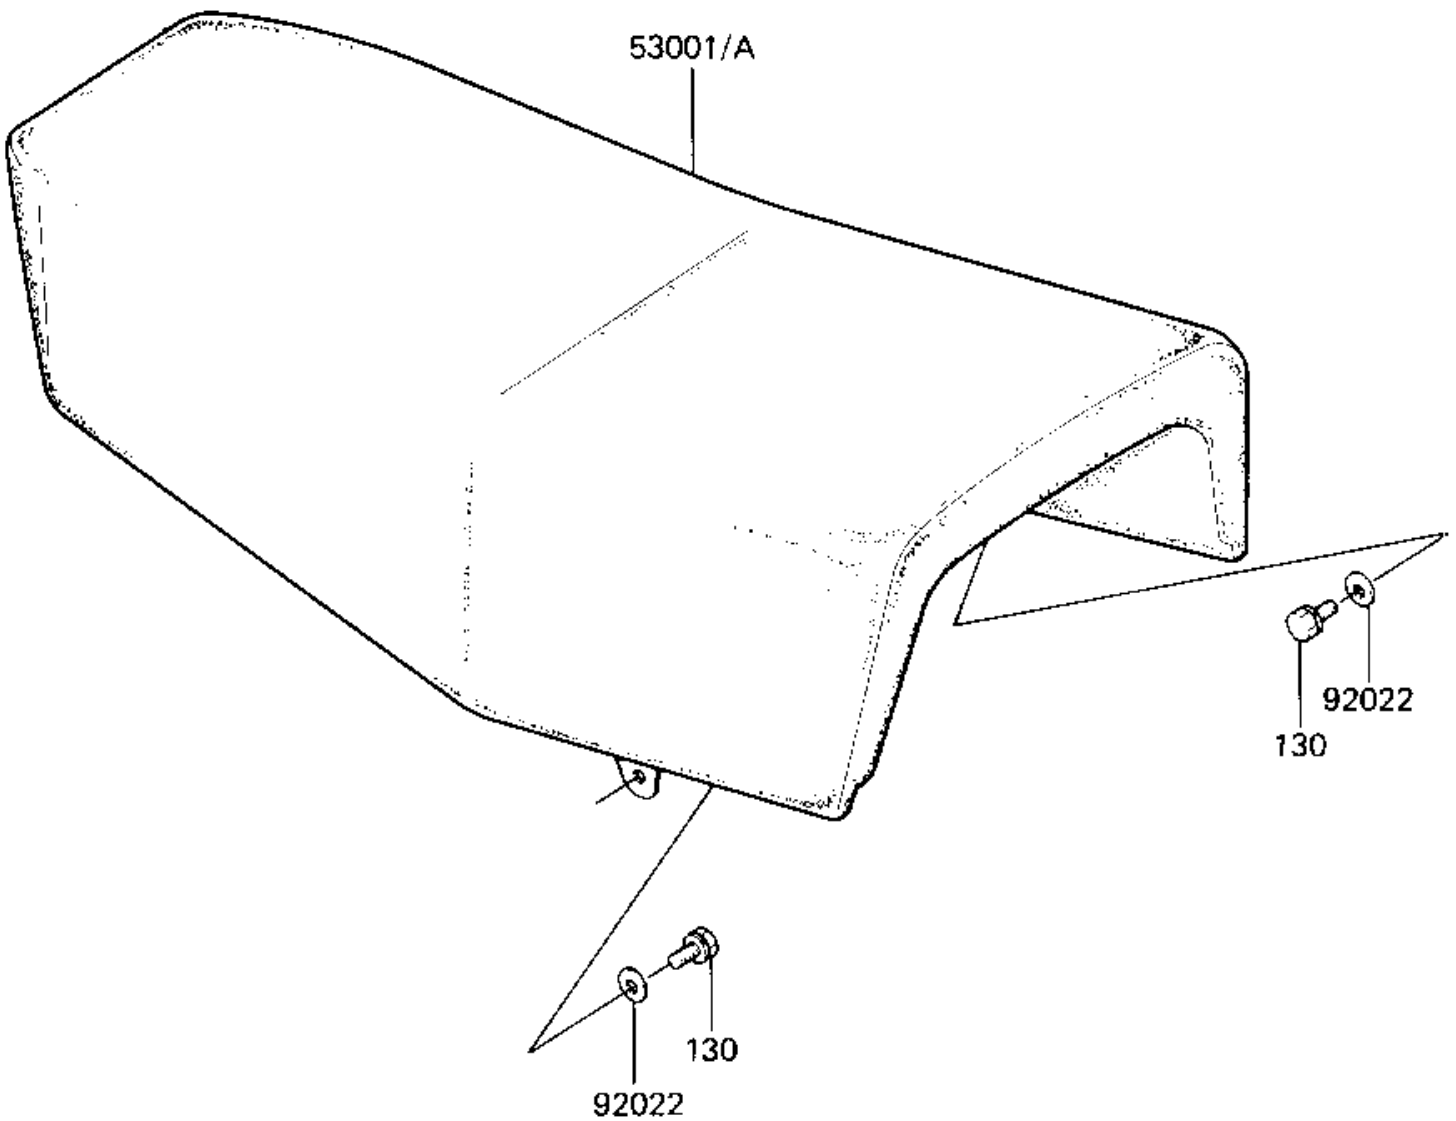

# 1982 KX125 PARTS DIAGRAM

SEAT

F2510-0105

# 1982 KX125 PARTS LIST

## SEAT

| ITEM NAME                        | PART NUMBER | QUANTITY |
|----------------------------------|-------------|----------|
| SEAT-ASSY (Ref # 53001)          | 53001-1195  | 1        |
| WASHER 6.5X20X1.6T (Ref # 92022) | 92022-125   | 2        |
| BOLT,FLANGED,6X12 (Ref # 130)    | 130G0612    | 2        |