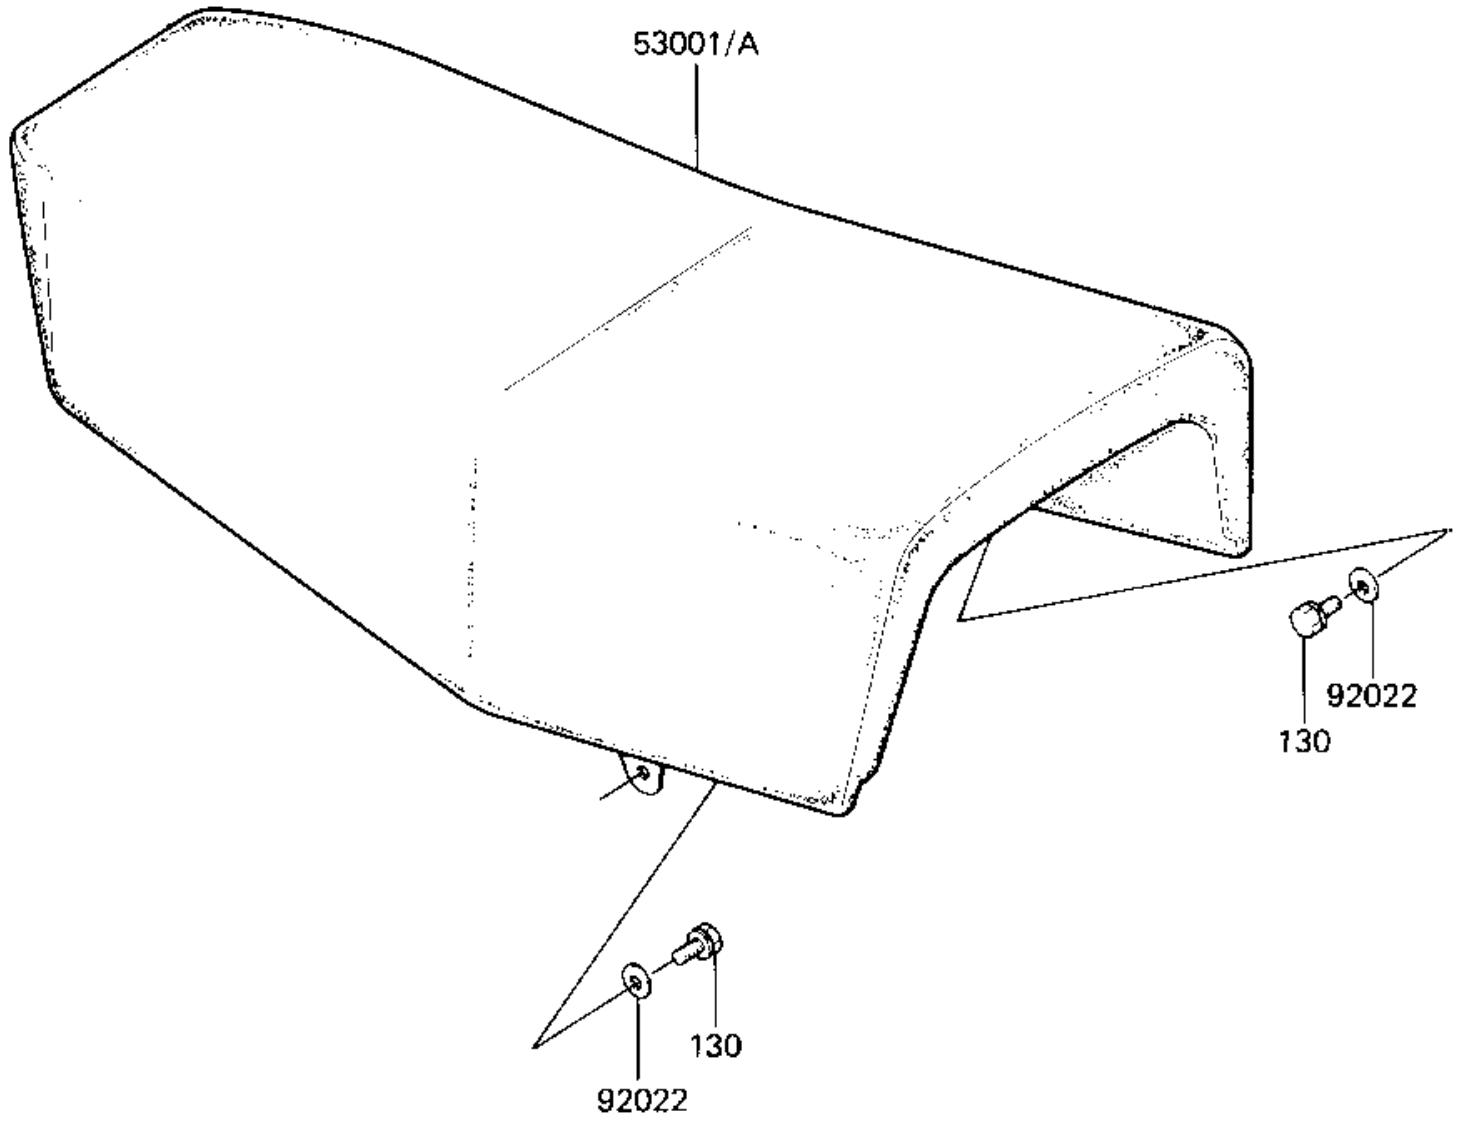

1983 KX125 PARTS DIAGRAM

SEAT

F2510-0105

1983 KX125 PARTS LIST

SEAT

ITEM NAME	PART NUMBER	QUANTITY
SEAT-ASSY,"125" (Ref # 53001A)	53001-1282	1
WASHER 6.5X20X1.6T (Ref # 92022)	92022-125	2
BOLT,FLANGED,6X12 (Ref # 130)	130G0612	2