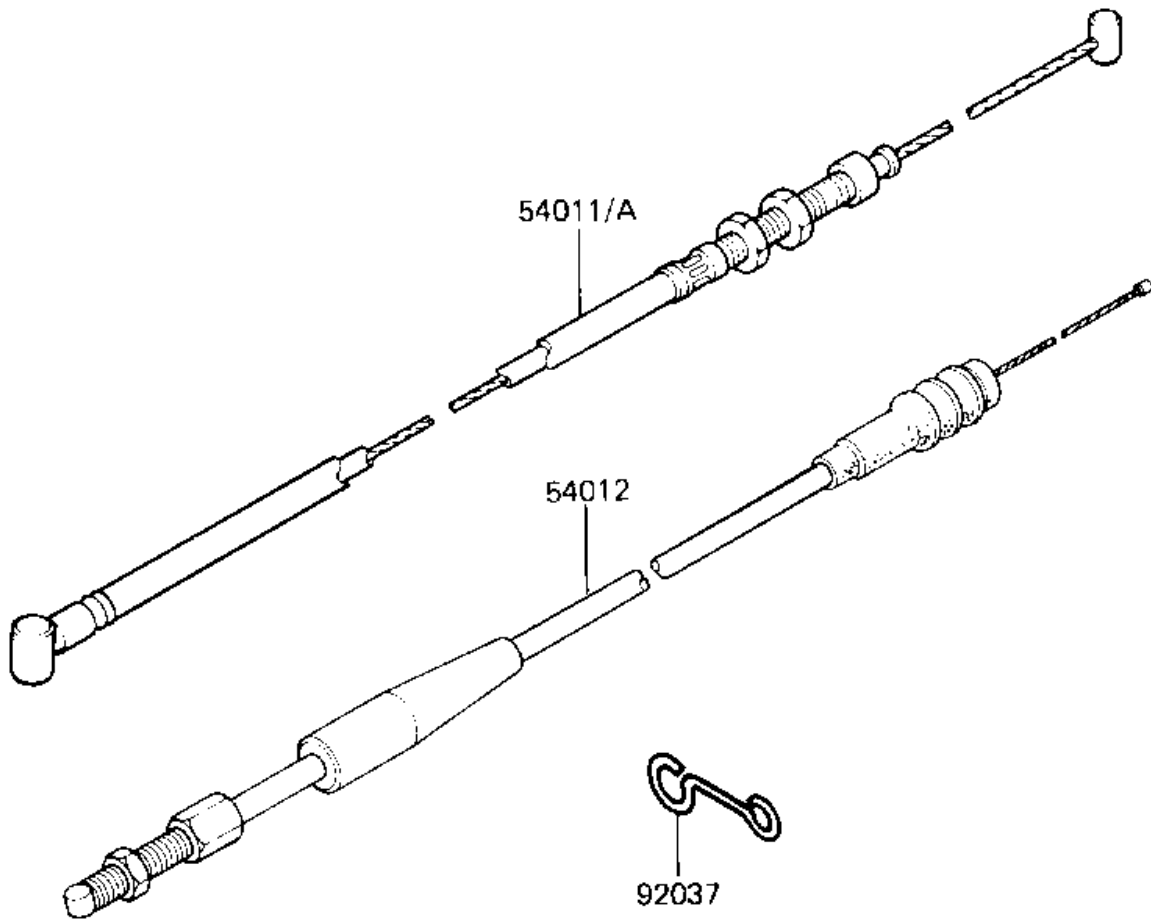

1982 KX125 PARTS DIAGRAM

CABLES

F2540-0100

1982 KX125 PARTS LIST

CABLES

ITEM NAME	PART NUMBER	QUANTITY
CABLE-CLUTCH (Ref # 54011)	54011-1086	1
CABLE-THROTTLE (Ref # 54012)	54012-1119	1
CLAM,CABLE (Ref # 92037)	92037-1064	1