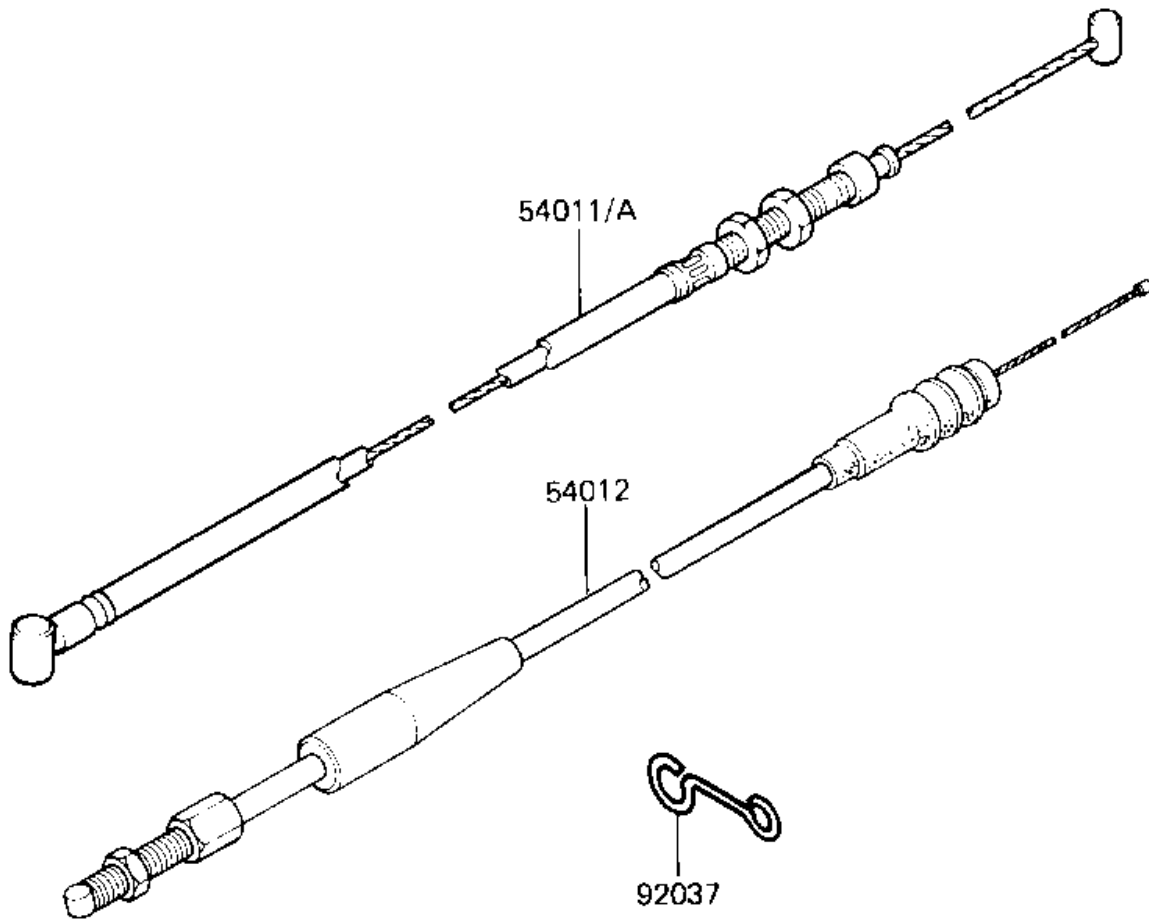

# 1983 KX125 PARTS DIAGRAM

## CABLES

F2540-0100

# 1983 KX125 PARTS LIST

## CABLES

ITEM NAME	PART NUMBER	QUANTITY
CABLE-CLUTCH (Ref # 54011A)	54011-1157	1
CABLE-THROTTLE (Ref # 54012)	54012-1119	1
CLAM,CABLE (Ref # 92037)	92037-1064	1