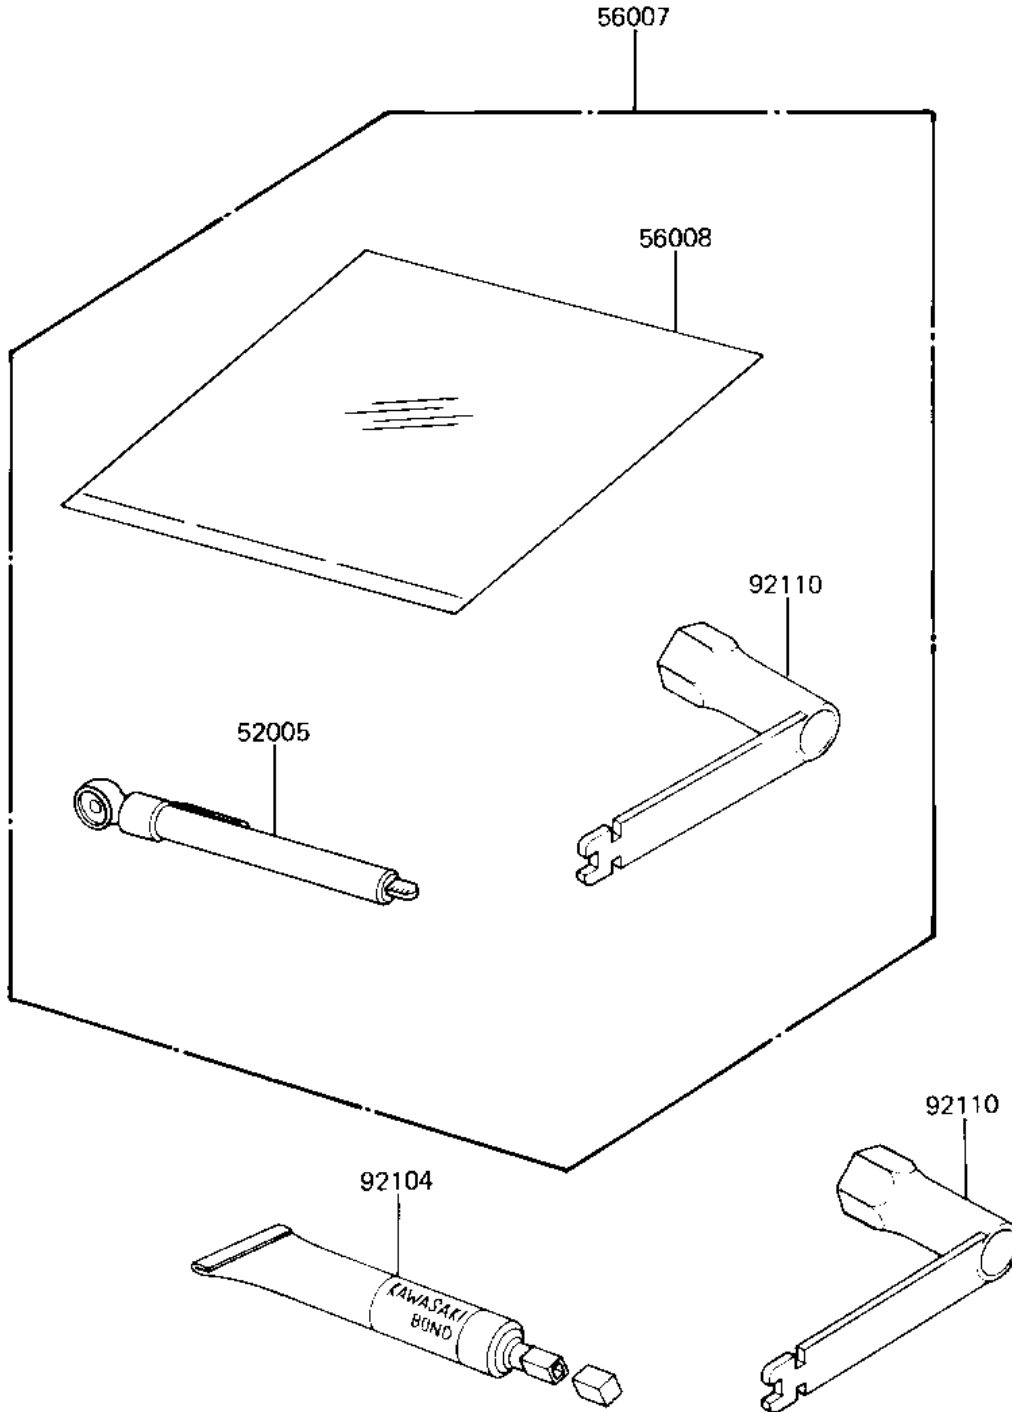

# 1982 KX125 PARTS DIAGRAM

OWNER TOOLS

F2810-0115

# 1982 KX125 PARTS LIST

## OWNER TOOLS

ITEM NAME	PART NUMBER	QUANTITY
GAUGE,AIR (Ref # 52005)	52005-4002	1
TOOLKIT (Ref # 56007)	56007-1142	1
BAG (Ref # 56008)	56008-1018	1
LIQUID GASKET (Ref # 92104)	92104-002	1
TOOL-WRENCH,BOX&SPOKE (Ref # 92110)	92110-1041	1