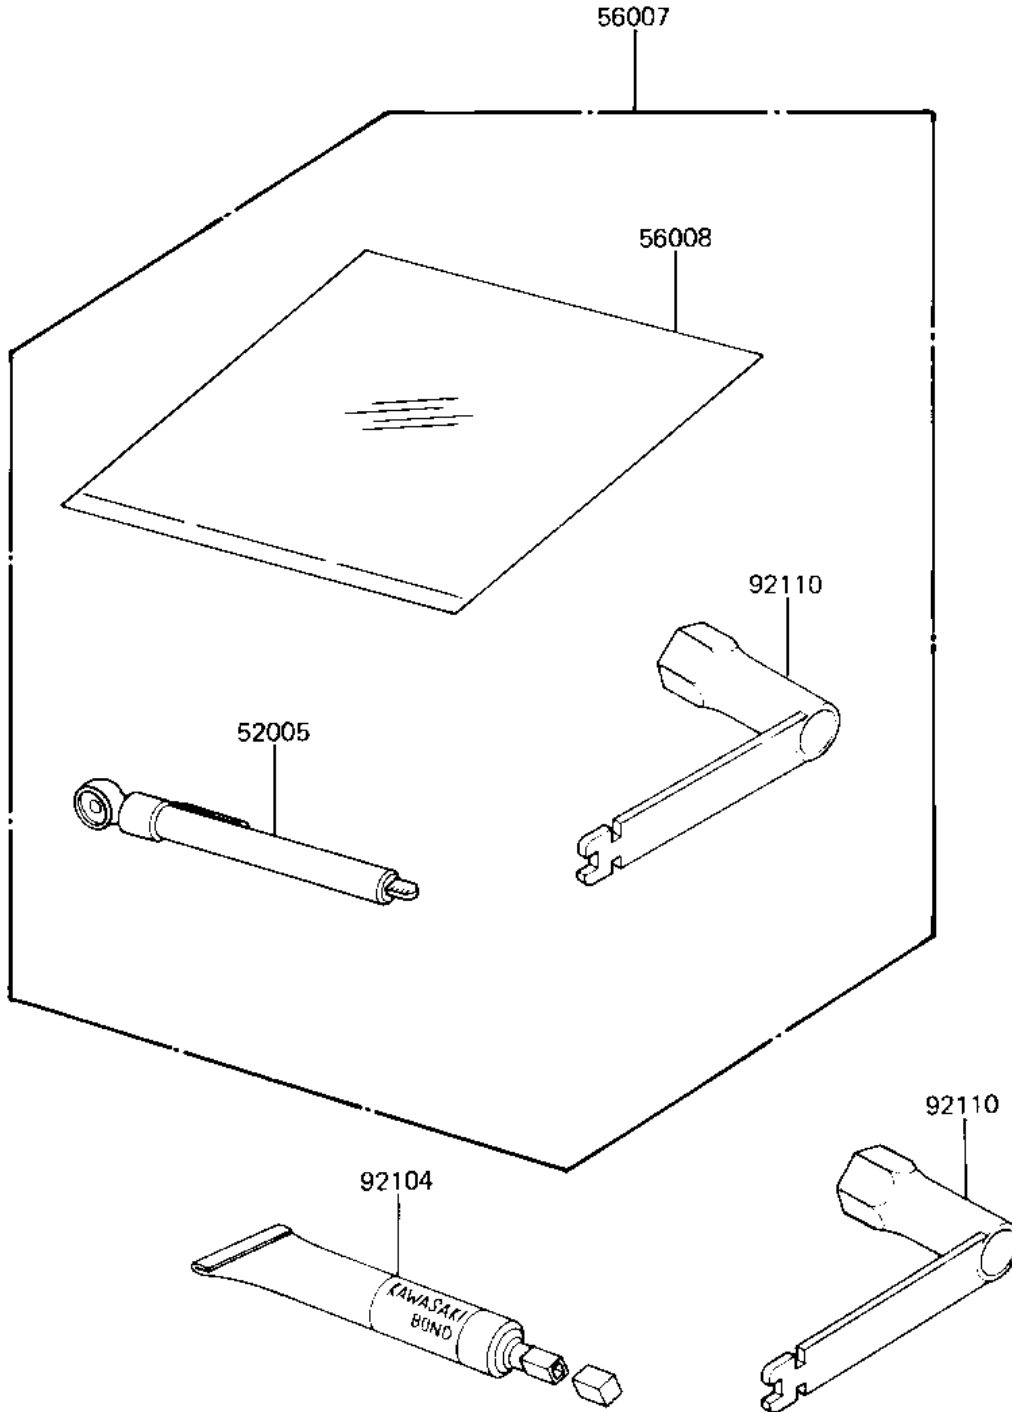

1982 KX125 PARTS DIAGRAM

OWNER TOOLS

F2810-0115

1982 KX125 PARTS LIST

OWNER TOOLS

ITEM NAME	PART NUMBER	QUANTITY
GAUGE,AIR (Ref # 52005)	52005-4002	1
TOOLKIT (Ref # 56007)	56007-1142	1
BAG (Ref # 56008)	56008-1018	1
LIQUID GASKET (Ref # 92104)	92104-002	1
TOOL-WRENCH,BOX&SPOKE (Ref # 92110)	92110-1041	1