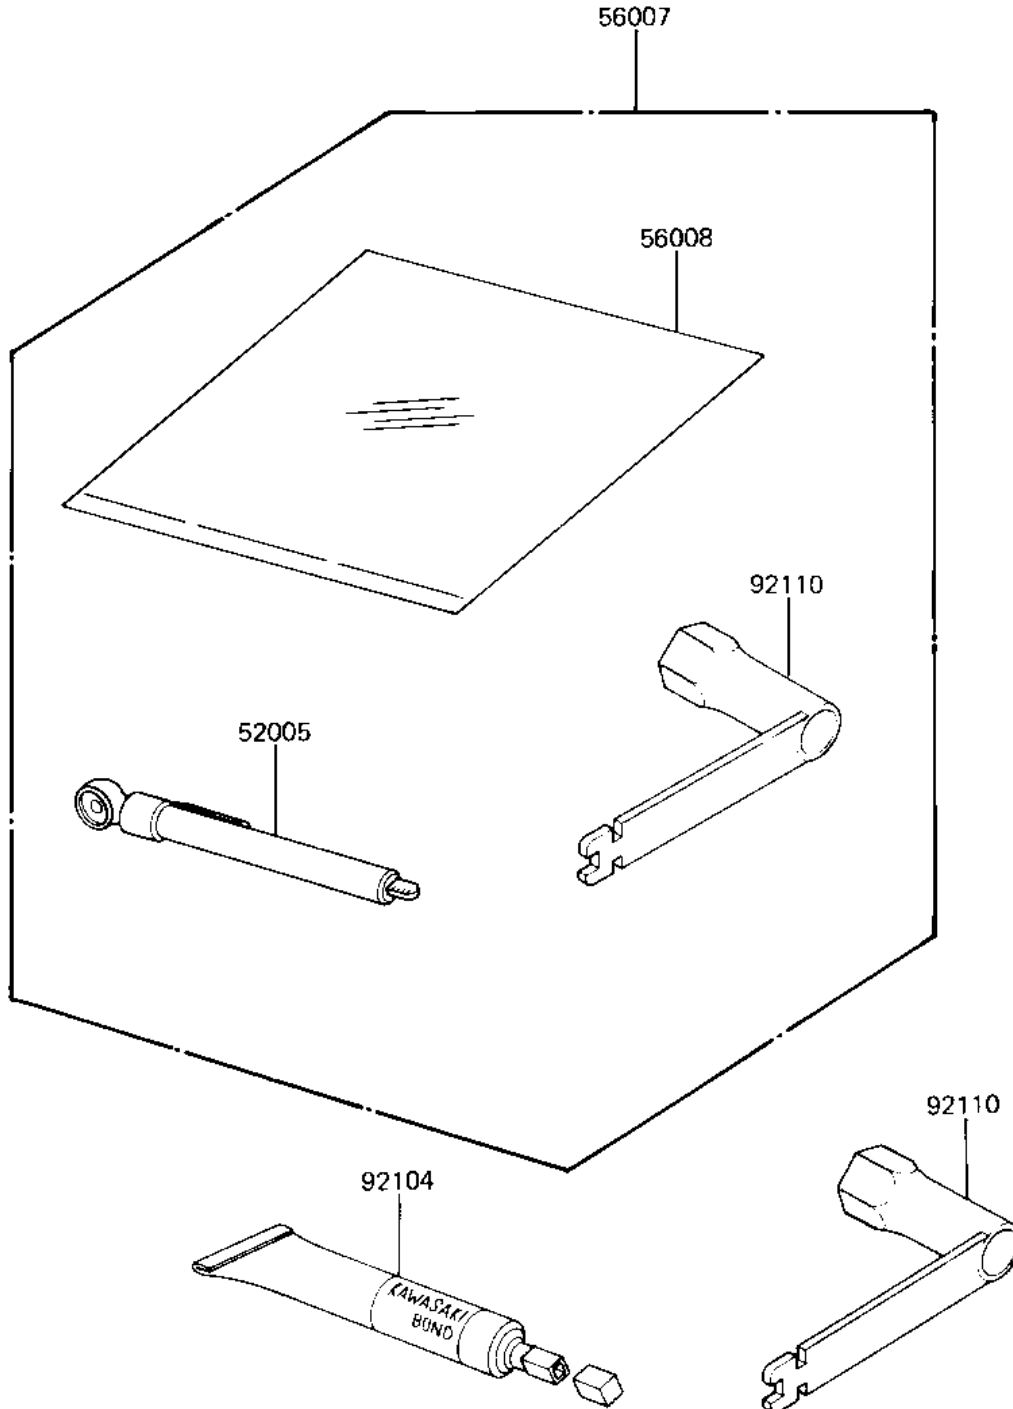

1983 KX125 PARTS DIAGRAM

OWNER TOOLS

F2810-0115

1983 KX125 PARTS LIST

OWNER TOOLS

ITEM NAME	PART NUMBER	QUANTITY
LIQUID GASKET (Ref # 92104)	92104-002	1
TOOL-WRENCH,BOX&SPOKE (Ref # 92110)	92110-1041	1