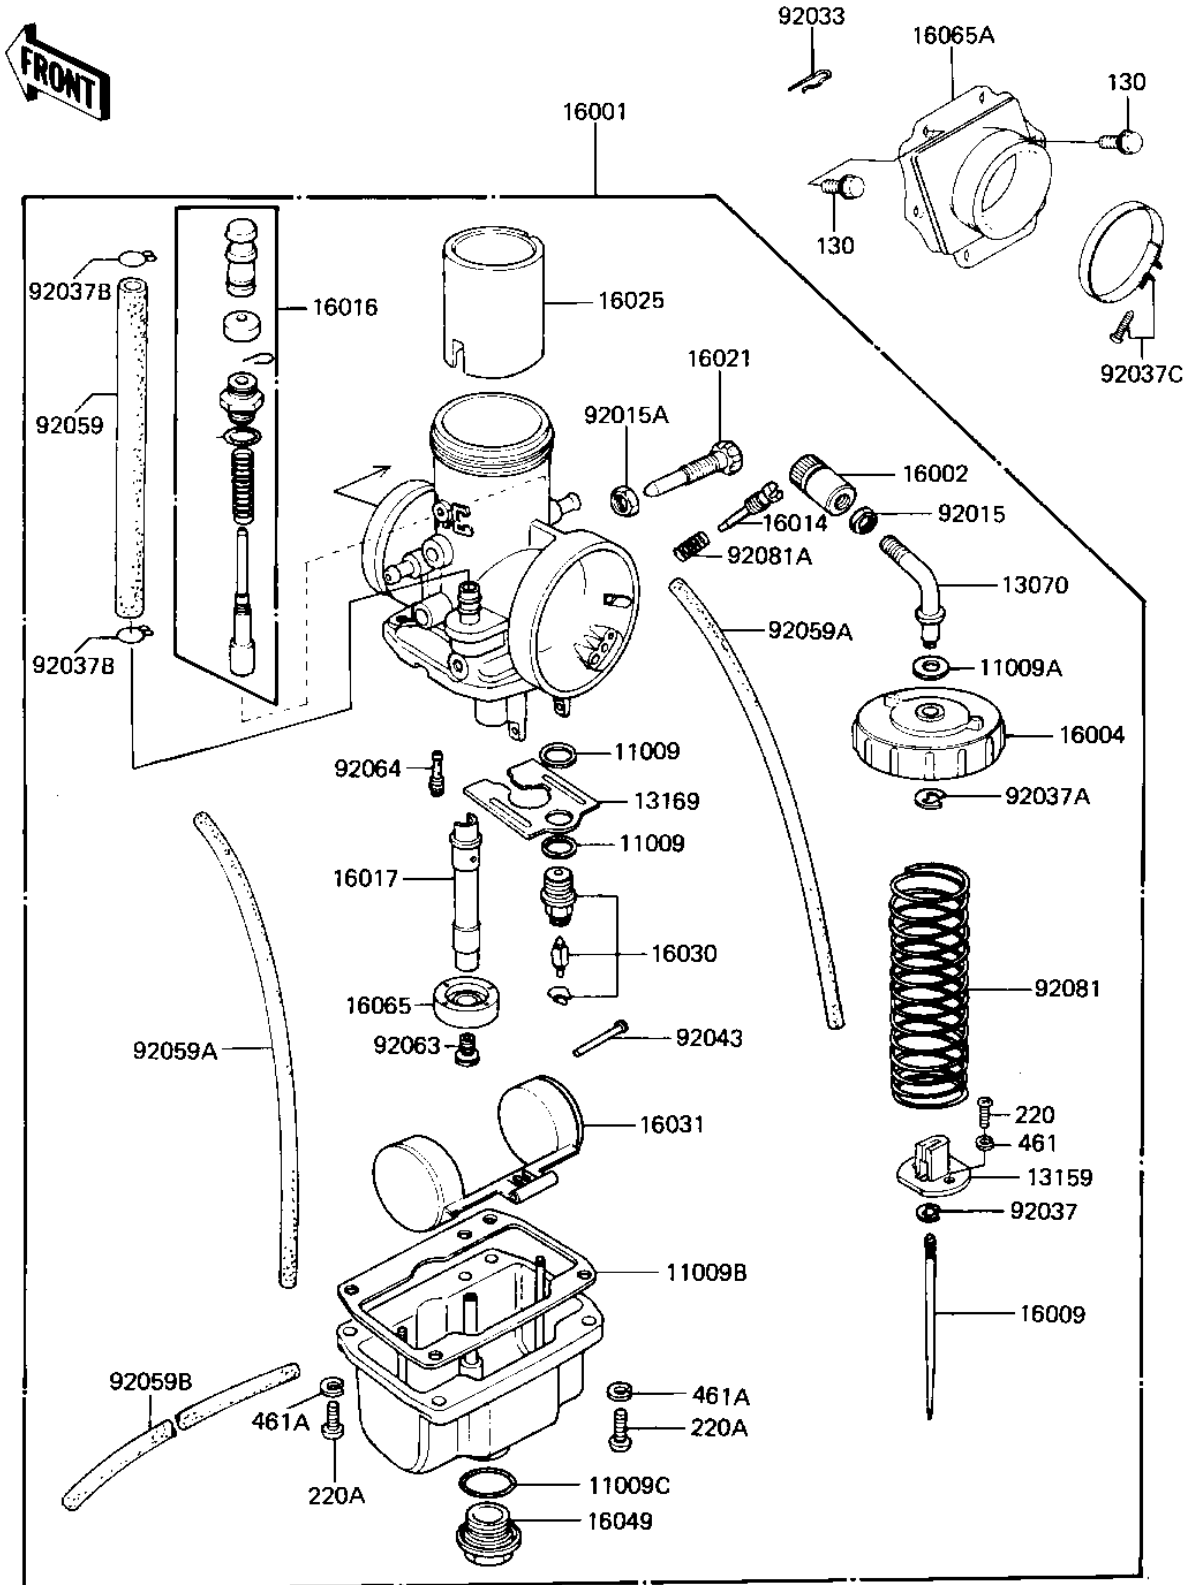

# 1982 KX250 PARTS DIAGRAM

## CARBURETOR

E1611-0068

## CARBURETOR

ITEM NAME	PART NUMBER	QUANTITY
GASKET,FLOAT VALVE (Ref # 11009)	11009-1076	2
GASKET,CABLE GUIDE (Ref # 11009A)	11009-1191	1
GASKET,FLOAT CHAMBER (Ref # 11009B)	16019-028	1
GASKET-COVER (Ref # 11009C)	16038-009	1
GUIDE,CABLE (Ref # 13070)	13070-1014	1
CONNECTOR,THROTTLE (Ref # 13159)	13159-1010	1
PLATE,FLOAT CHAMBER (Ref # 13169)	13169-1520	1
CARBURETOR (Ref # 16001)	16001-1477	1
ADJUSTER,CABLE (Ref # 16002)	16002-1006	1
TOP,MIXING CHAMBER (Ref # 16004)	16004-1010	1
JET NEEDLE,6I2 (Ref # 16009)	16009-1116	1
SCREW (Ref # 16014)	16014-006	1
PLUNGER,STARTER (Ref # 16016)	16016-1026	1
NEEDLE JET,R-8 (Ref # 16017)	16017-1111	1
SCREW,THROT VLV ADJST (Ref # 16021)	16021-1030	1
VALVE,THROTTLE,CA3.0 (Ref # 16025)	16025-1071	1
VALVE-FLOAT (Ref # 16030)	16030-1015	1
FLOAT (Ref # 16031)	16031-030	1
COVER,MAIN JET (Ref # 16049)	16049-1005	1
HOLDER-CARBURETOR (Ref # 16065)	16065-1052	1
HOLDER-CARBURETOR (Ref # 16065A)	16065-1048	1
NUT CABLE ADJUST LOCK (Ref # 92015)	16003-004	1
NUT-CABLE ADJUST LOCK (Ref # 92015A)	16003-006	1
CIRCLIP (Ref # 92033)	92036-018	1
CIRCLIP (Ref # 92037)	16008-010	1
CIRCLIP,CABLE GUIDE (Ref # 92037A)	16008-011	1
CLAMP,CARB CONECT HOS (Ref # 92037B)	92037-056	2
CLAMP,CARBURETOR HLDR (Ref # 92037C)	92037-116	1
PIN,FLOAT (Ref # 92043)	16032-008	1

## CARBURETOR

ITEM NAME	PART NUMBER	QUANTITY
HOSE,FUEL,6.5OX11.50 (Ref # 92059)	92059-1026	1
TUBE,3.5X6.5X410 (Ref # 92059A)	92059-1142	2
TUBE,3.5X6.5X300 (Ref # 92059B)	92059-1235	1
MAIN JET,#165R (Ref # 92063)	92063-1020	1
PILOT JET,#A15 (Ref # 92064)	92064-1018	1
SPRING,THROTTLE VALVE (Ref # 92081)	16006-028	1
SPRING-THR STOP SCREW (Ref # 92081A)	16022-007	1
SPRING-THR STOP SCREW (Ref # 130)	16022-007	6
SCREW PAN HEAD 3X8 (Ref # 220)	220B0308	2
UNAVAILABLE IN PRICE BOOK (Ref # 220A)	214B0516A	4
WASHER SPRING 3MM (Ref # 461)	461F0300	2
WASHER SPRING 5MM (Ref # 461A)	461F0500	4