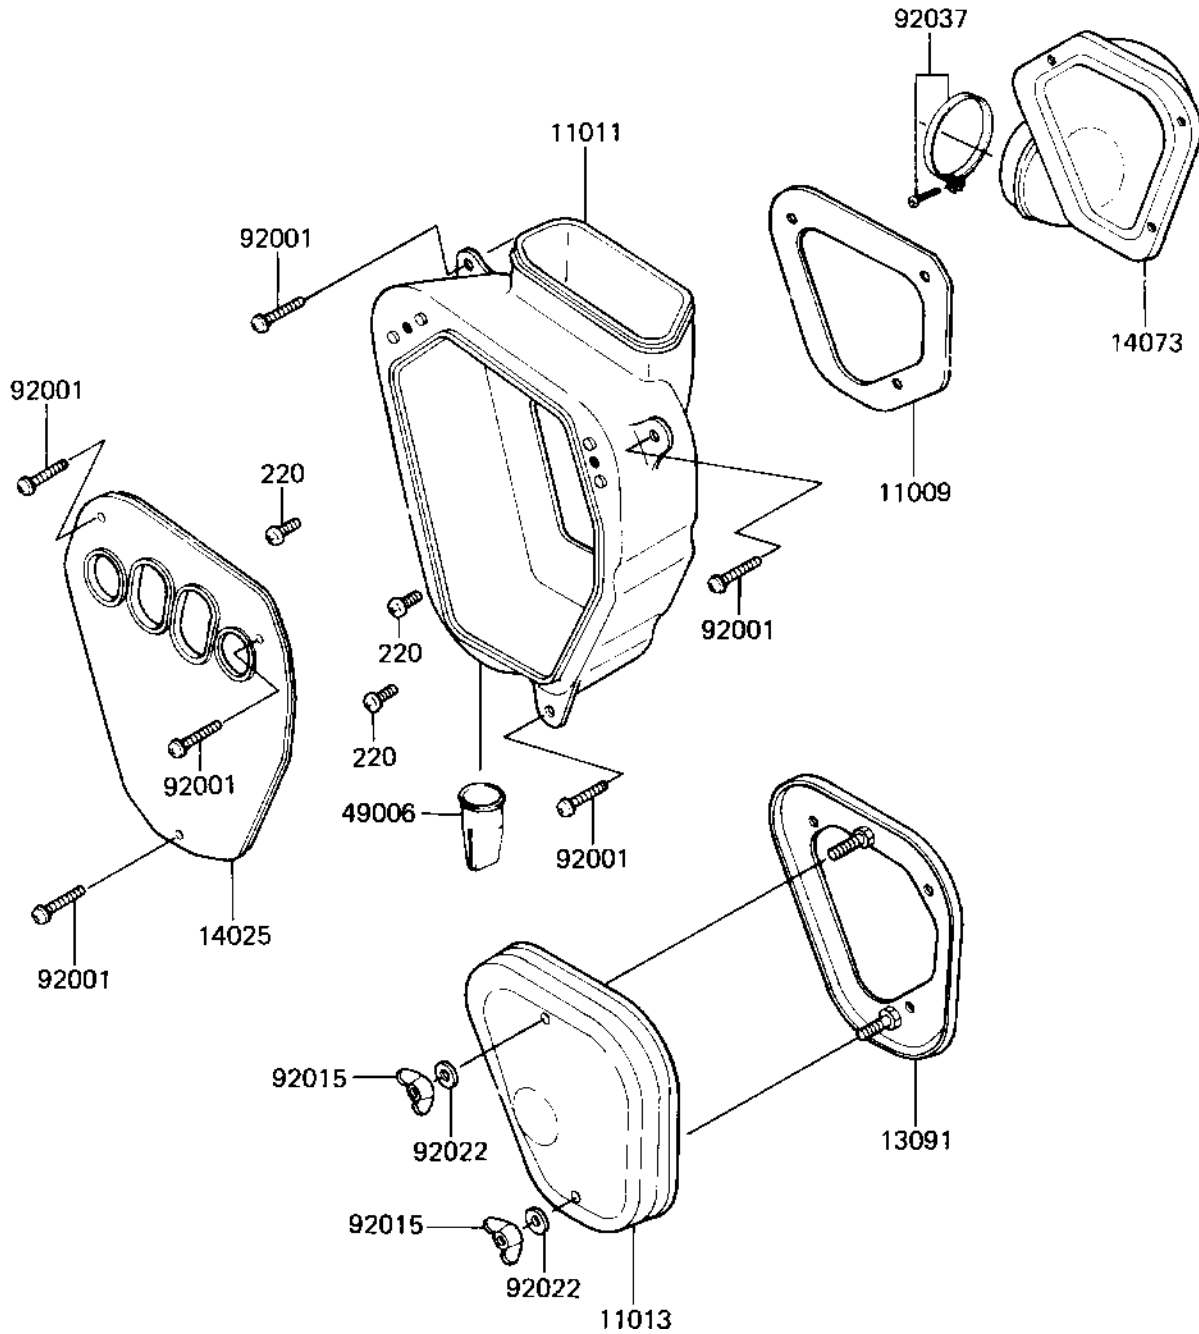

1982 KX250 PARTS DIAGRAM

AIR CLEANER

E1130-0071

1982 KX250 PARTS LIST

AIR CLEANER

ITEM NAME	PART NUMBER	QUANTITY
GASKET,AIR FILTER CAS (Ref # 11009)	11009-1255	1
FILTER-ASSY-AIR (Ref # 11011)	11010-5063	1
ELEMENT,AIR CLNR (Ref # 11013)	11013-1054	1
HOLDER,AIR FILTER CAS (Ref # 13091)	13091-1122	1
COVER,AIR FILTER CASE (Ref # 14025)	14025-1386	1
DUCT (Ref # 14073)	14073-1069	1
BOOT (Ref # 49006)	49006-1012	1
SCREW,6X14 (Ref # 92001)	92009-1287	6
NUT,AIR CLEANER CAP (Ref # 92015)	92016-062	2
WASHER 6.5X20X1.6T (Ref # 92022)	92022-125	2
CLAMP-AIR CLEANER (Ref # 92037)	92037-068	1
SCREW PAN HEAD 6X12 (Ref # 220)	220B0612	3