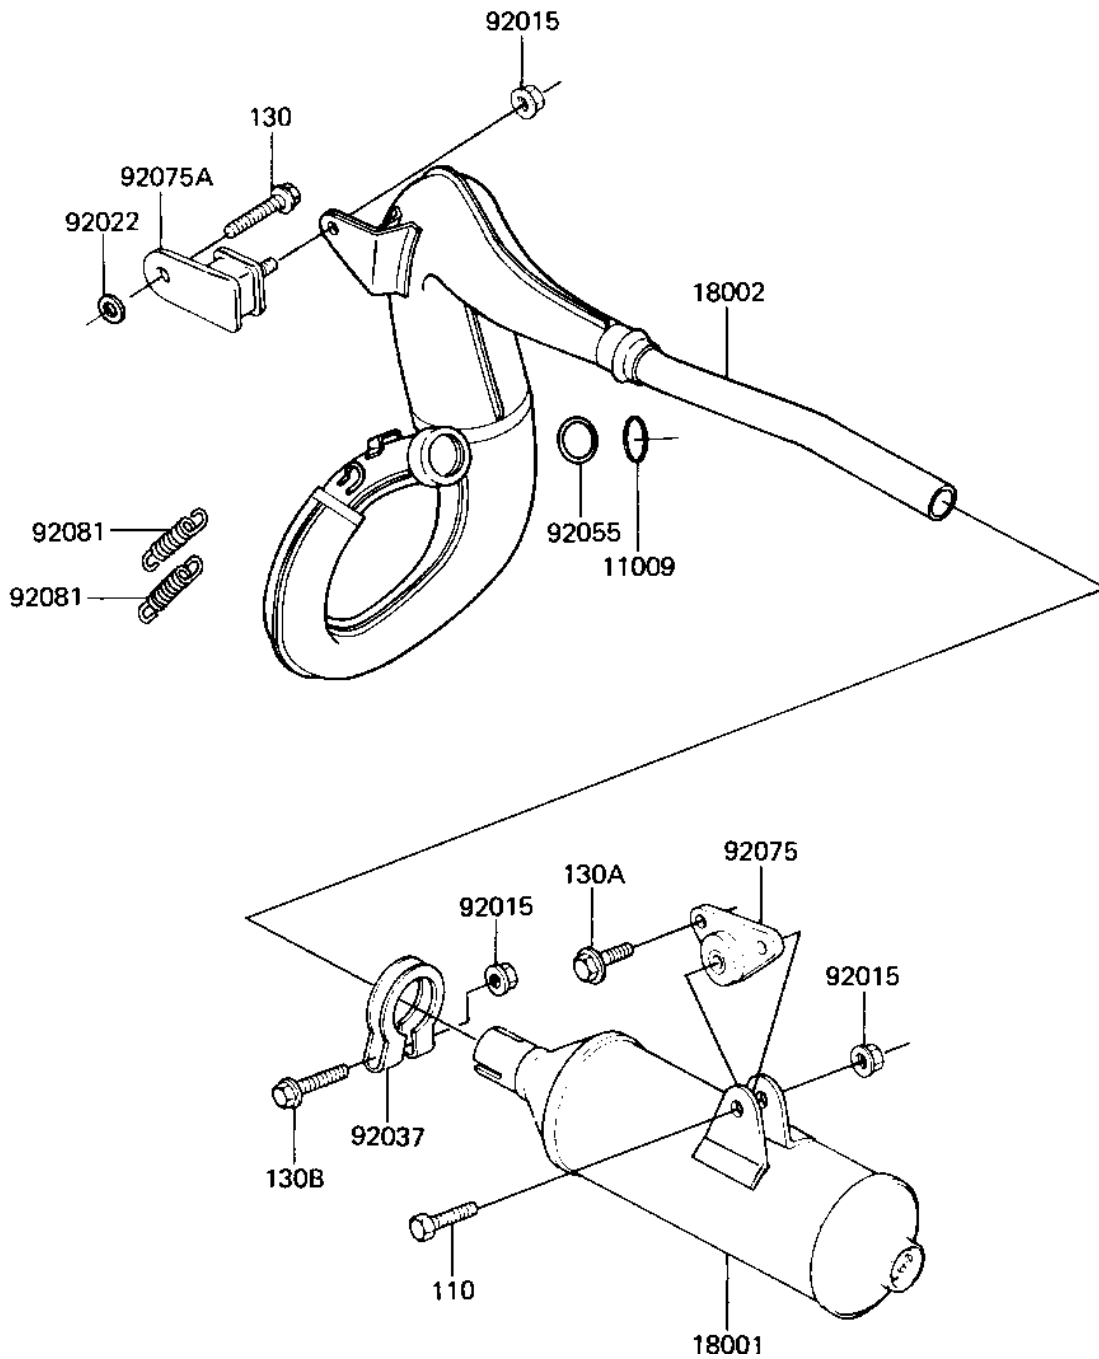

1982 KX250 PARTS DIAGRAM

MUFFLER

E1140-0093

1982 KX250 PARTS LIST

MUFFLER

ITEM NAME	PART NUMBER	QUANTITY
GASKET,EXHAUST PIPE (Ref # 11009)	11009-1253	1
MUFFLER,F.BLACK (Ref # 18001)	18001-1168	1
BODY-COMP-MUFFLER (Ref # 18002)	18002-1199	1
NUT-6MM (Ref # 92015)	92015-1078	3
WASHER,PLAIN (Ref # 92022)	92022-312	1
CLAMP,MUFFLER (Ref # 92037)	92037-1280	1
"0" RING,55MM,MUFFLER (Ref # 92055)	92055-1057	1
DAMPER RUBBER (Ref # 92075)	92075-1046	1
DAMPER,MUFFLER (Ref # 92075A)	92075-1891	1
SPRING,MUFFLER (Ref # 92081)	92081-1452	3
BOLT-UPSET (Ref # 110)	112G0625	1
BOLT,FLANGED,6X12 (Ref # 130)	130G0612	1
BOLT-FLANGED,6X16 (Ref # 130A)	130G0616	2
BOLT,FLANGED,6X30 (Ref # 130B)	130G0630	1