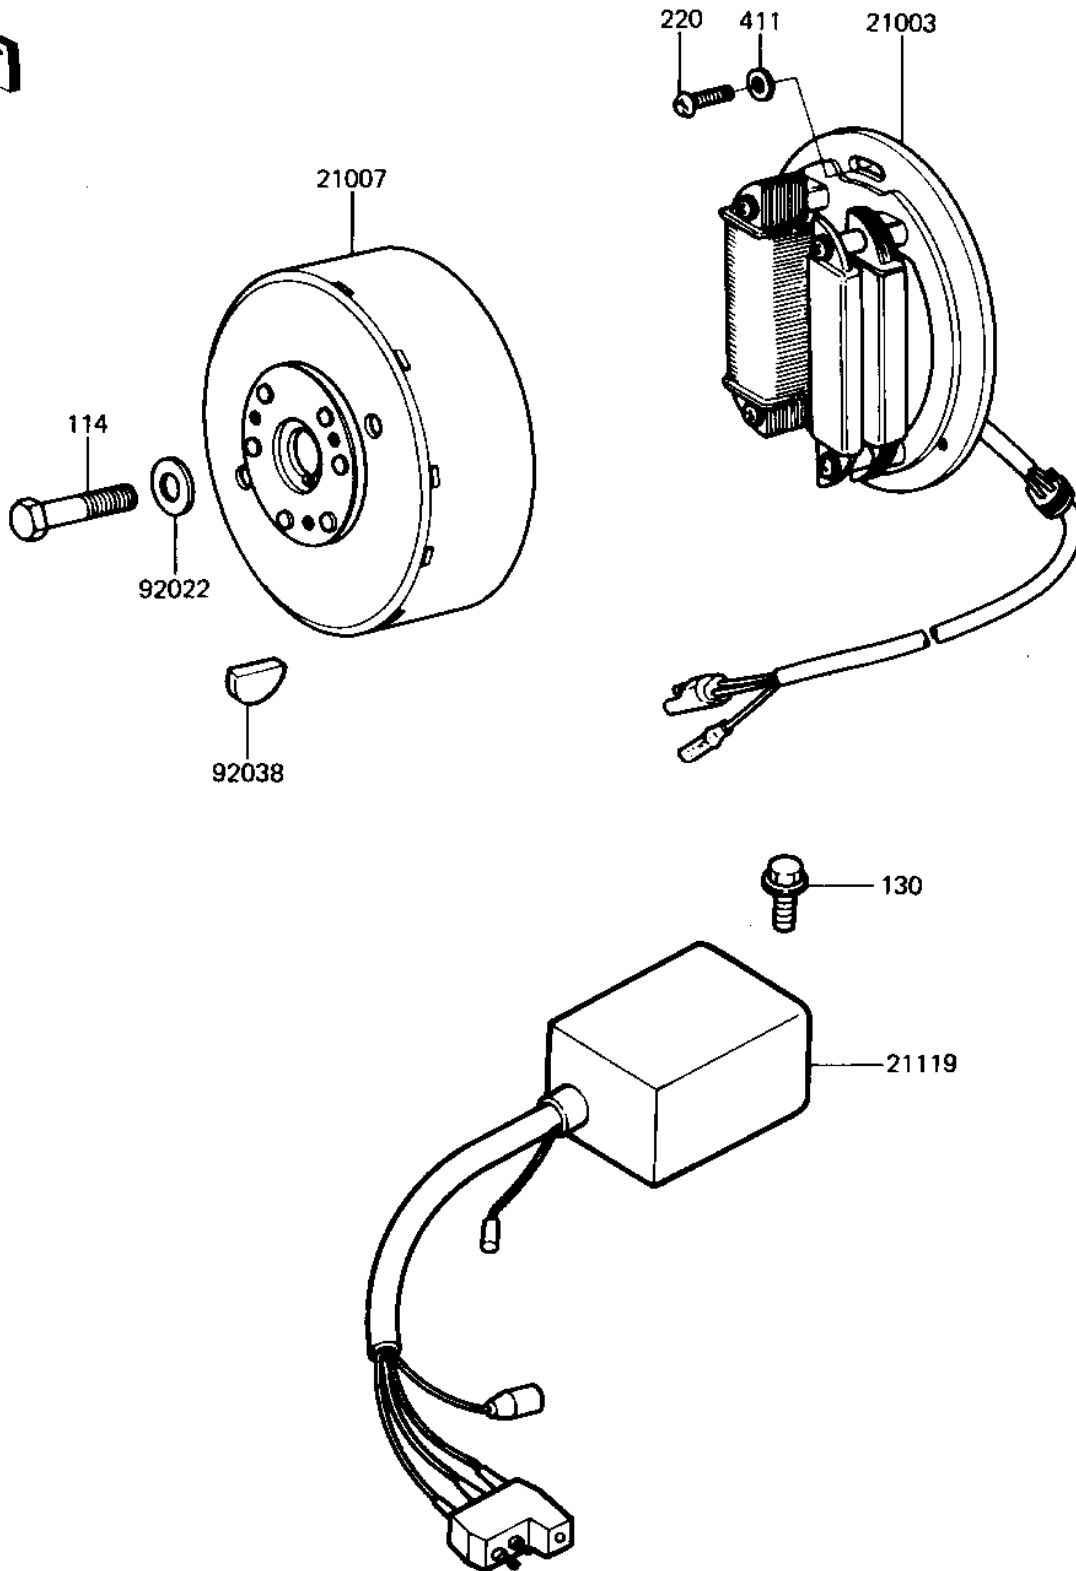

1982 KX250 PARTS DIAGRAM

IGNITION

E1810-0048

1982 KX250 PARTS LIST

IGNITION

ITEM NAME	PART NUMBER	QUANTITY
STATOR (Ref # 21003)	21003-1060	1
ROTOR (Ref # 21007)	21007-1049	1
IGNITER (Ref # 21119)	21119-1044	1
WASHER,PLAIN,8MM (Ref # 92022)	92022-276	1
WOODRUFF KEY (Ref # 92038)	92038-001	1
BOLT-HEX HEAD 8X30 (Ref # 114)	114G0830	1
BOLT-FLANGED,6X16 (Ref # 130)	130G0616	1
SCREW PAN HEAD 6X16 (Ref # 220)	220B0616	2
WASHER PLAIN 6MM (Ref # 411)	411B0600	2