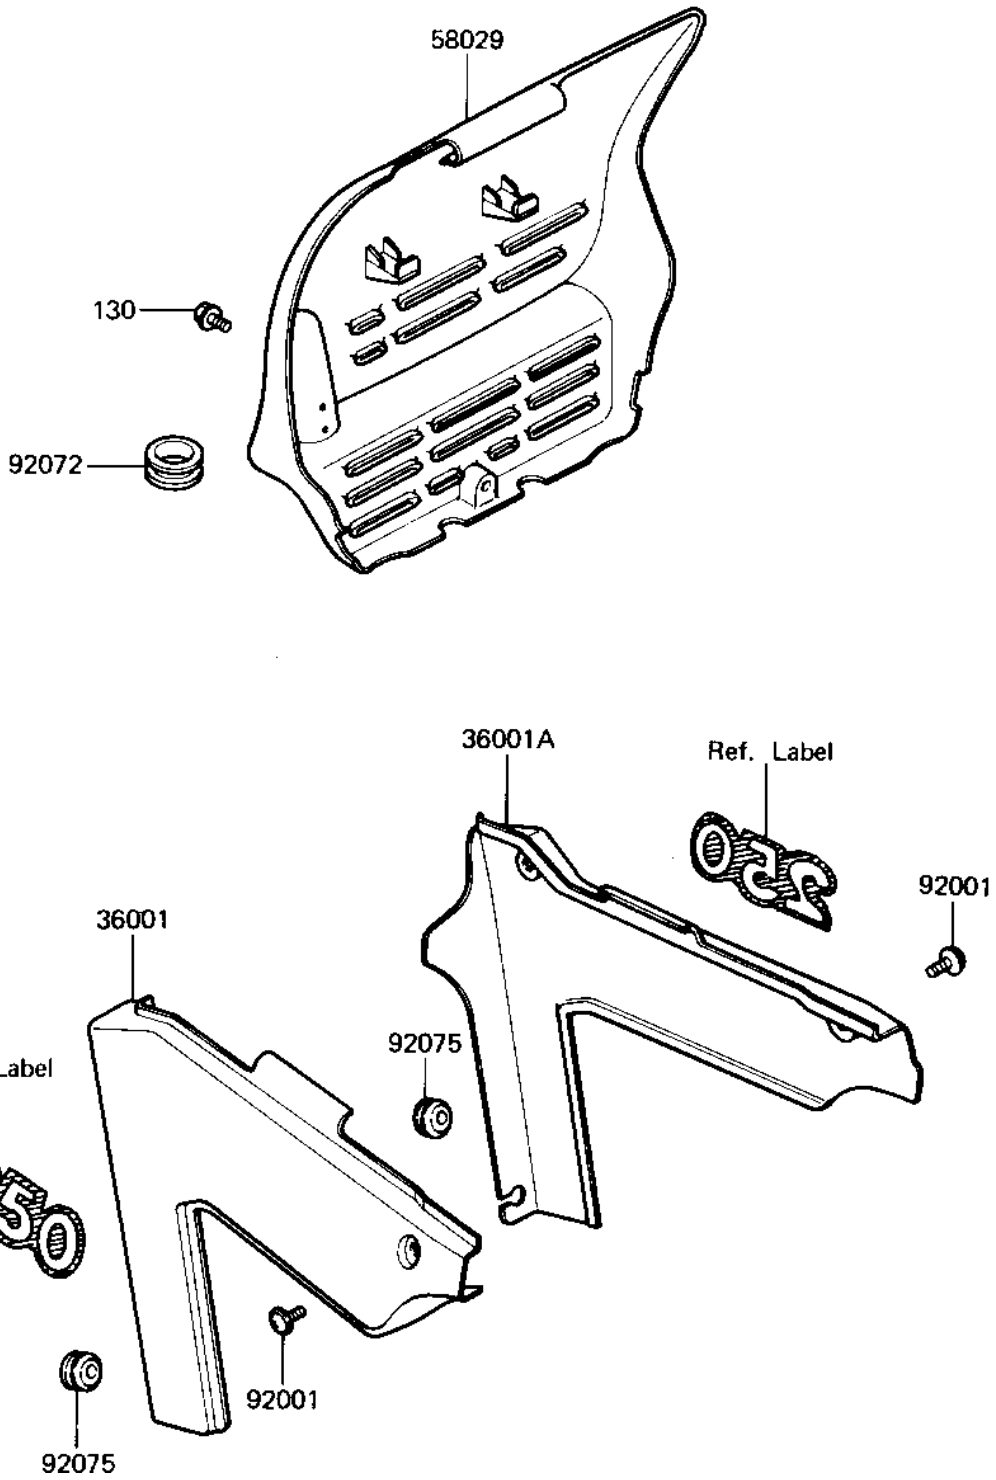

1982 KX250 PARTS DIAGRAM

NUMBER PLATE/SIDE COVERS

F2610-0120

1982 KX250 PARTS LIST

NUMBER PLATE/SIDE COVERS

ITEM NAME	PART NUMBER	QUANTITY
COVER-SIDE,L.H L.GREE (Ref # 36001)	36001-1146-6W	1
COVER-SIDE,R.H L.GREE (Ref # 36001A)	36001-1147-6W	1
PLATE-NUMBER,L.GREEN (Ref # 58029)	58029-1011-AE	1
SCREW,6X10 (Ref # 92001)	92009-1286	4
CLAMP,CABLE (Ref # 92072)	92072-1027	1
DAMPER,SIDE COVER (Ref # 92075)	92075-1067	2
BOLT,FLANGED,6X12 (Ref # 130)	130G0612	1