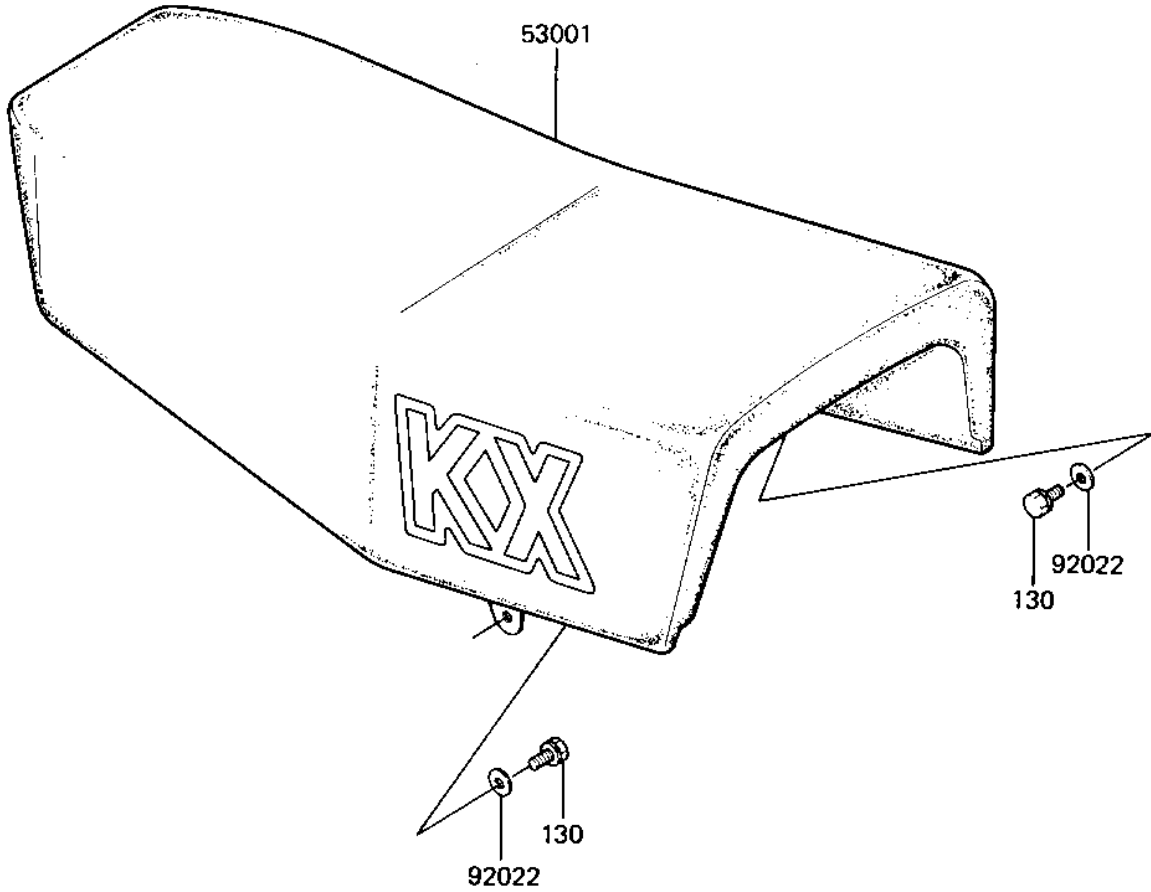

# 1982 KX250 PARTS DIAGRAM

SEAT

F2510-0105

# 1982 KX250 PARTS LIST

## SEAT

| ITEM NAME                        | PART NUMBER | QUANTITY |
|----------------------------------|-------------|----------|
| SEAT-ASSY (Ref # 53001)          | 53001-1195  | 1        |
| WASHER 6.5X20X1.6T (Ref # 92022) | 92022-125   | 2        |
| BOLT,FLANGED,6X12 (Ref # 130)    | 130G0612    | 2        |