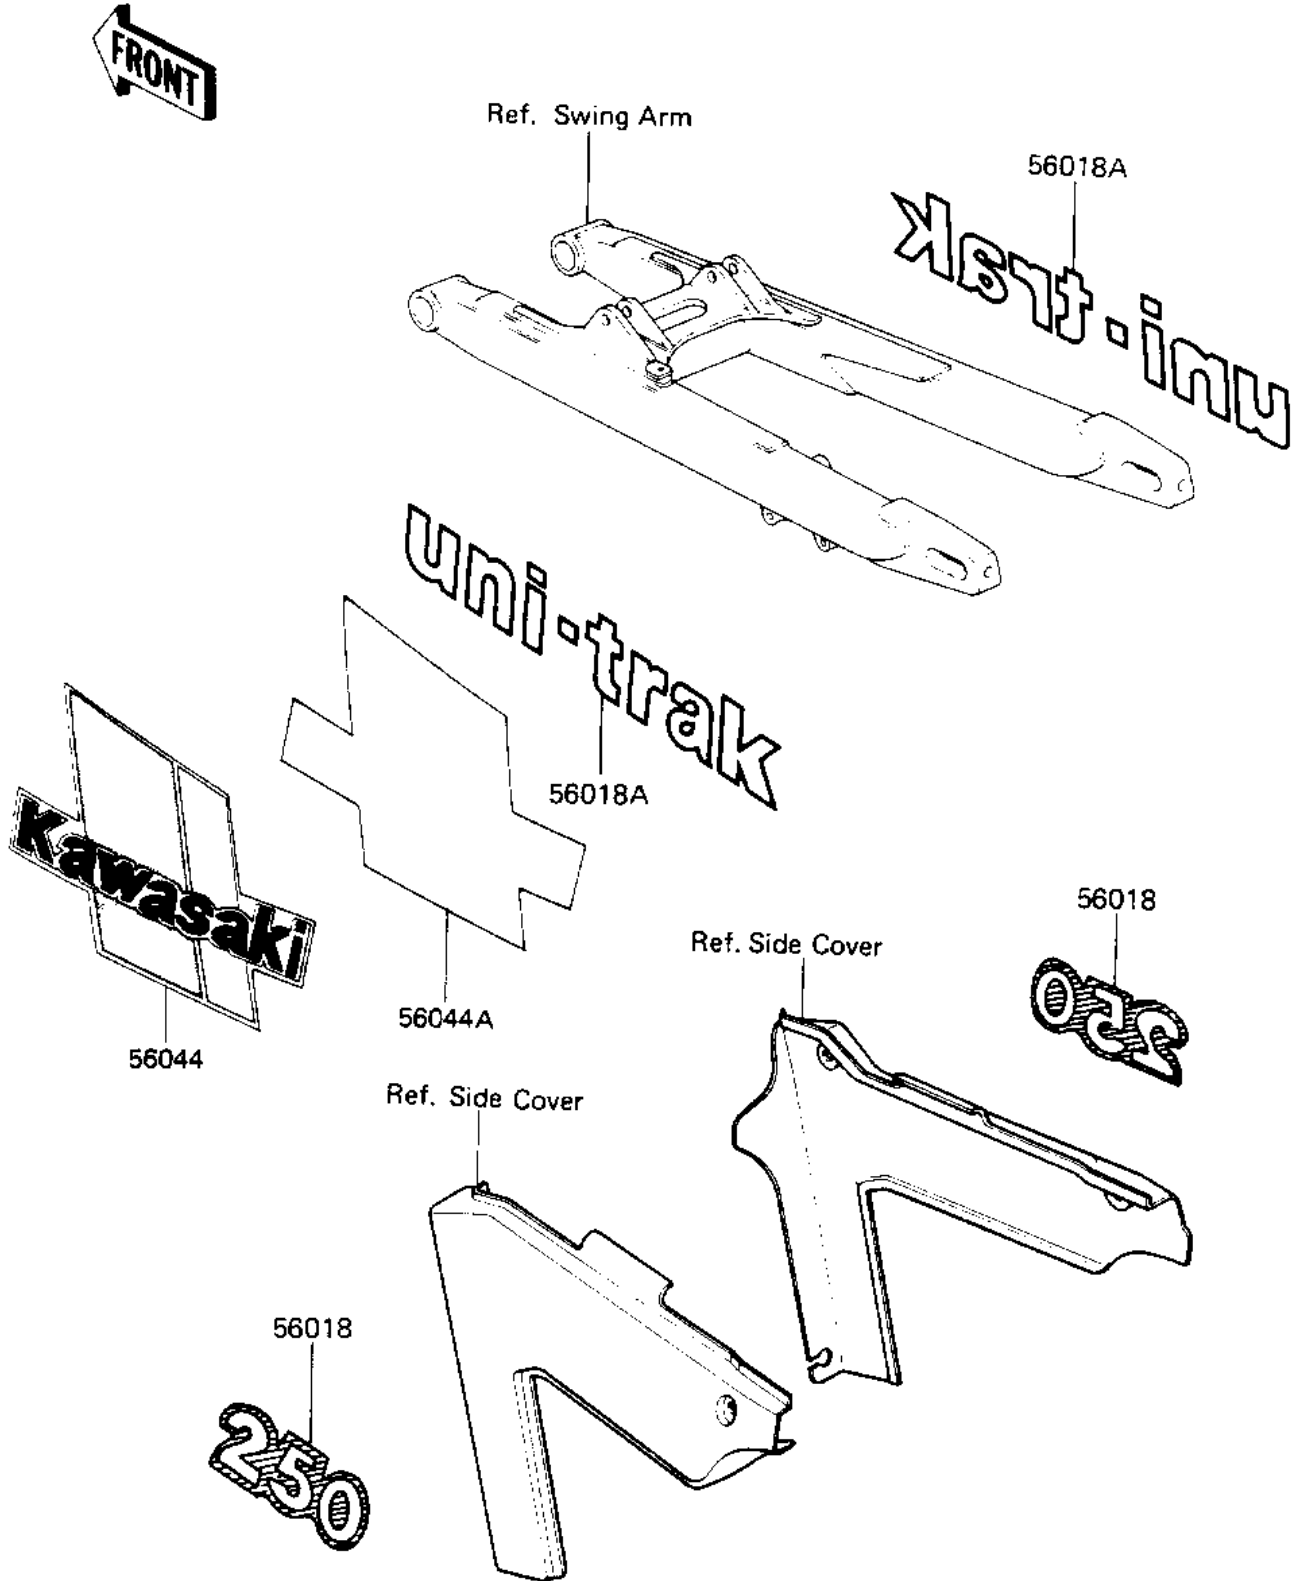

# 1982 KX250 PARTS DIAGRAM

LABELS

F2860-0118

# 1982 KX250 PARTS LIST

## LABELS

ITEM NAME	PART NUMBER	QUANTITY
MARK,SIDE COVER (Ref # 56018)	56018-1298	2
MARK,SWING ARM,UNI-TR (Ref # 56018A)	56018-1304	2
PATTERN,FUEL TANK,LH (Ref # 56044)	56044-1874	1
PATTERN,FUEL TANK,RH (Ref # 56044A)	56044-1875	1