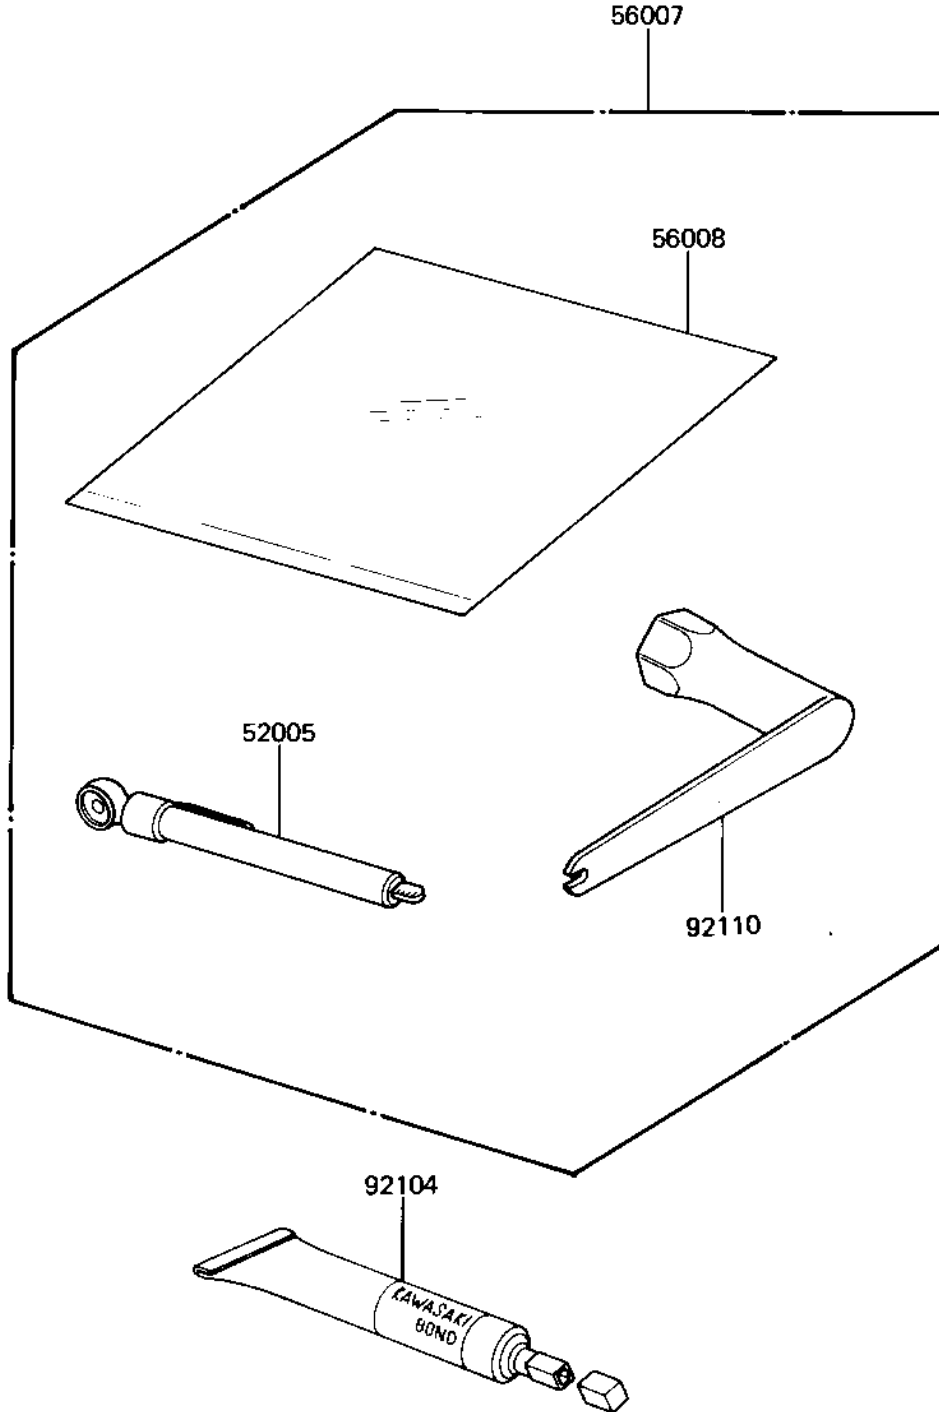

# 1982 KX250 PARTS DIAGRAM

OWNER TOOLS

F2810-0064

# 1982 KX250 PARTS LIST

## OWNER TOOLS

ITEM NAME	PART NUMBER	QUANTITY
GAUGE,AIR (Ref # 52005)	52005-4002	1
TOOLKIT (Ref # 56007)	56007-1142	1
BAG (Ref # 56008)	56008-1018	1
LIQUID GASKET (Ref # 92104)	92104-002	1
TOOL-WRENCH,BOX&SPOKE (Ref # 92110)	92110-1041	1