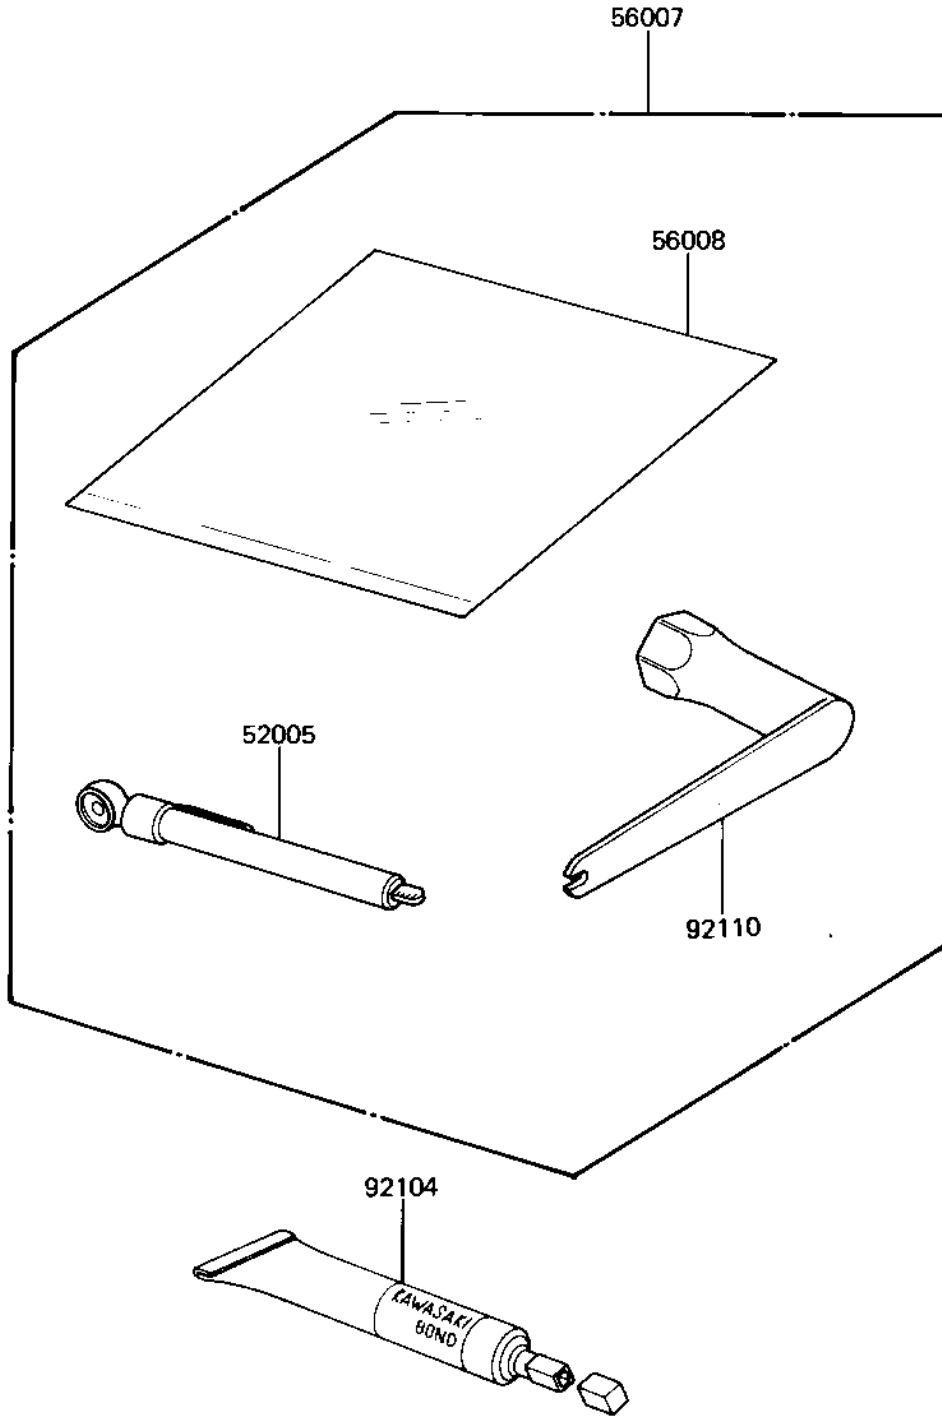

1982 KX250 PARTS DIAGRAM

OWNER TOOLS

F2810-0064

1982 KX250 PARTS LIST

OWNER TOOLS

ITEM NAME	PART NUMBER	QUANTITY
GAUGE,AIR (Ref # 52005)	52005-4002	1
TOOLKIT (Ref # 56007)	56007-1142	1
BAG (Ref # 56008)	56008-1018	1
LIQUID GASKET (Ref # 92104)	92104-002	1
TOOL-WRENCH,BOX&SPOKE (Ref # 92110)	92110-1041	1