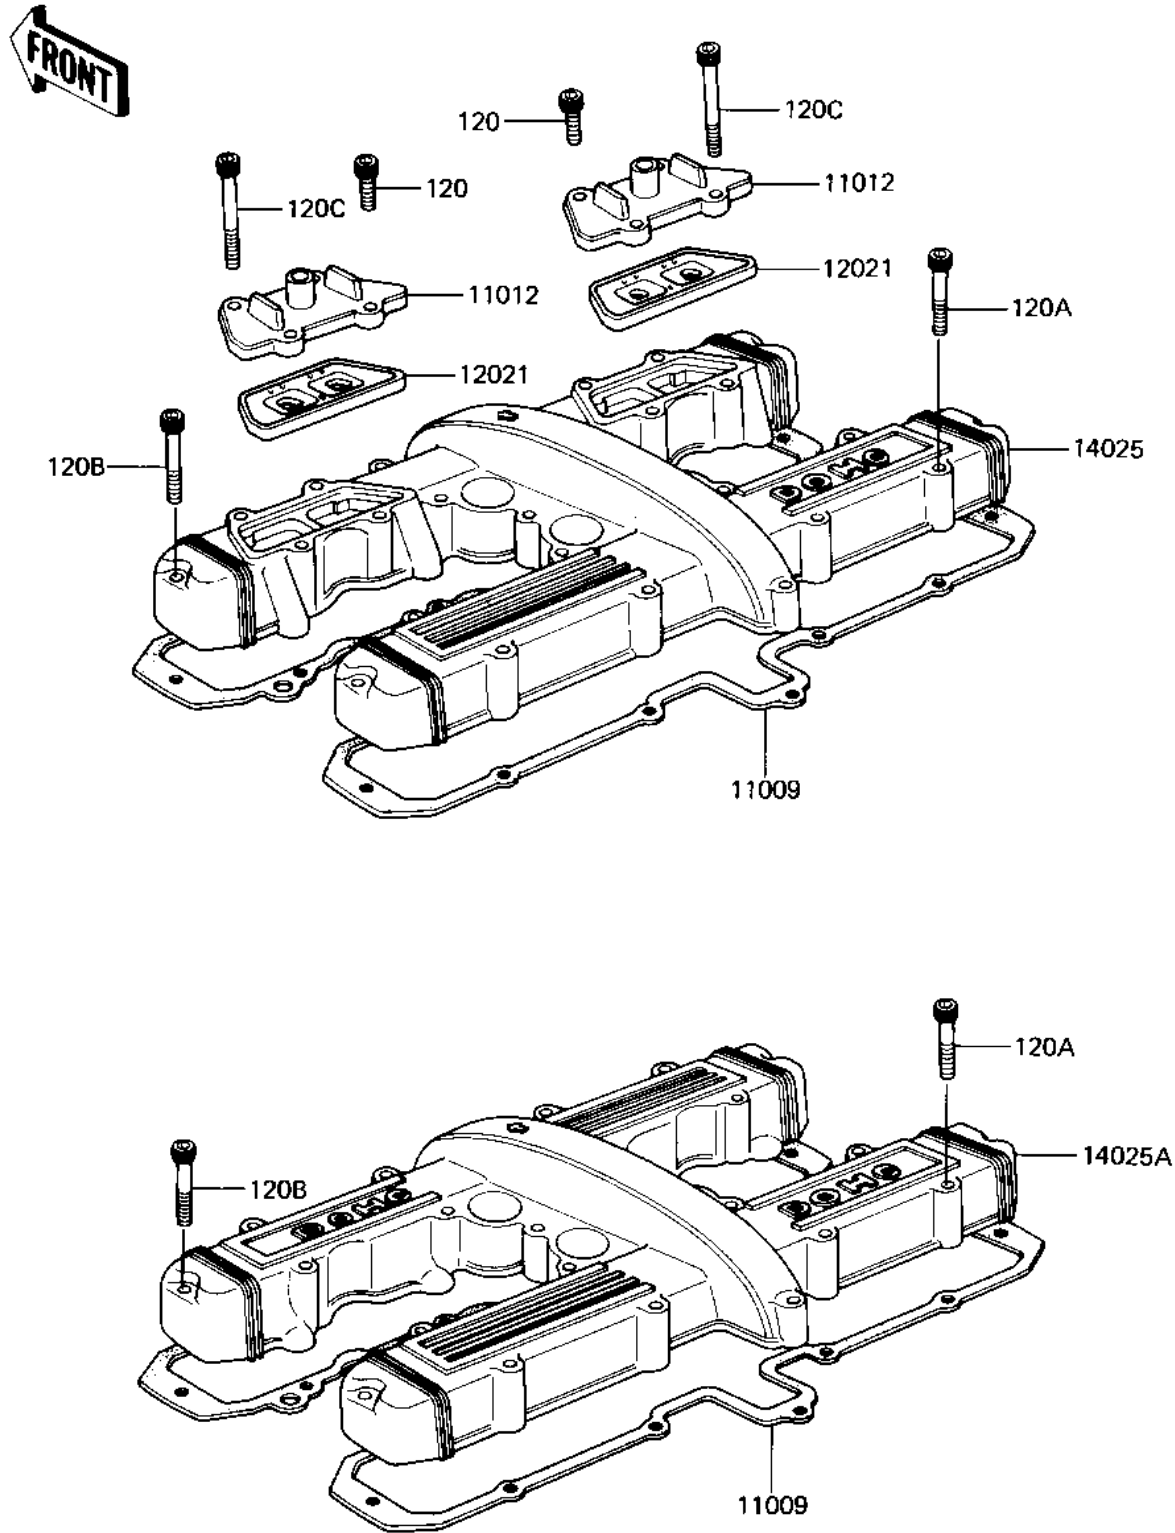

# 1983 GPz PARTS DIAGRAM

CYLINDER HEAD COVER

E1112-0031

# 1983 GPz PARTS LIST

## CYLINDER HEAD COVER

ITEM NAME	PART NUMBER	QUANTITY
GASKET,CYLINDER HEAD (Ref # 11009)	11009-1280	1
CAP (Ref # 11012)	11012-1213	2
VALVE ASSY REED (Ref # 12021)	12021-1003	2
COVER,CYLINDER HEAD (Ref # 14025)	14025-1403	1
COVER (Canada) (Ref # 14025A)	14025-1404	1
BOLT-SOCKET,6X20 (Ref # 120)	120S0620	4
BOLT-SOCKET,6X35,BLAC (Ref # 120A)	120S0635	16
BOLT-SOCKET,6X35,BLAC (Ref # 120A)	120S0635	20
BOLT-SOCKET,6X45,BLAC (Ref # 120B)	120S0645	4
BOLT-SOCKET,6X65,BLAC (Ref # 120C)	120S0665	4