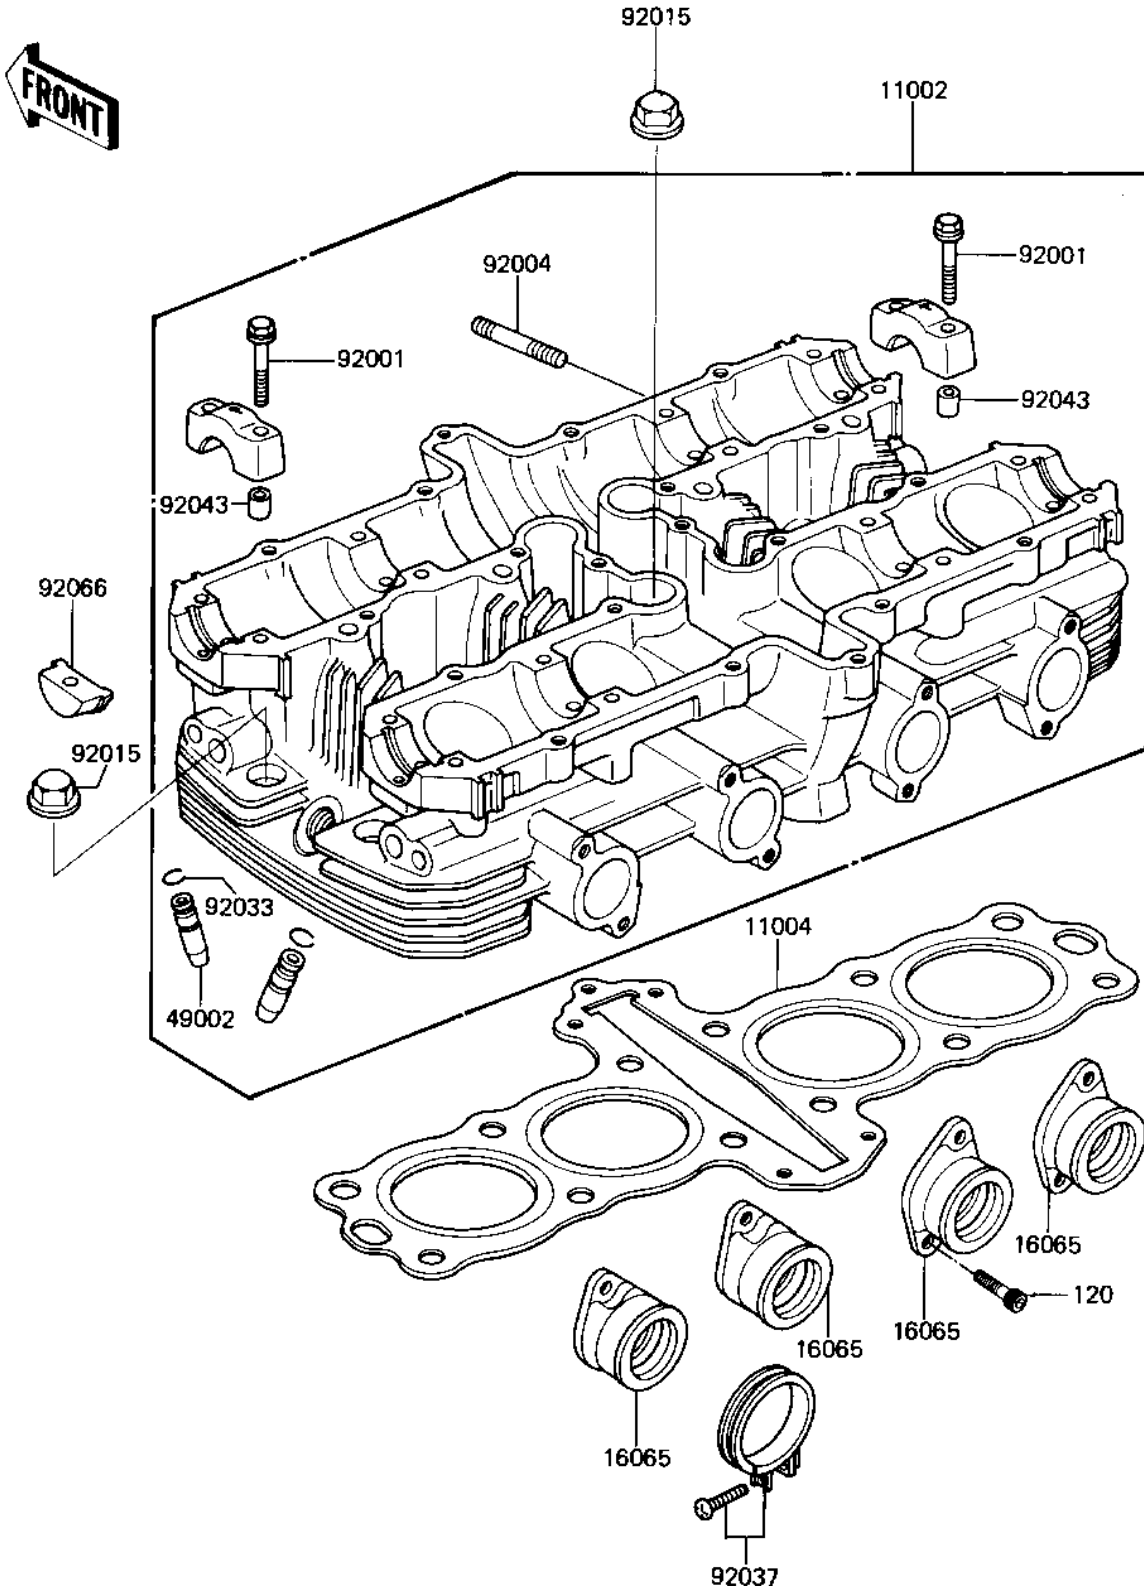

1982 GPz PARTS DIAGRAM

CYLINDER HEAD

E1114-0007

1982 GPz PARTS LIST

CYLINDER HEAD

ITEM NAME	PART NUMBER	QUANTITY
HEAD ASSY CYLINDER (Ref # 11002)	11002-1115	1
GASKET-HEAD (Ref # 11004)	11004-1212	1
HOLDER-CARBURETOR (Ref # 16065)	16065-1051	4
GUIDE,VALVE (Ref # 49002)	49002-1005	8
BOLT,FLANGED,6X38 (Ref # 92001)	92001-1105	16
STUD,6X27 (Ref # 92004)	92004-066	8
NUT,CAP,8MM,BLACK (Ref # 92015)	92015-1174	12
CIRCLIP-VALVE (Ref # 92033)	92036-023	8
CLAMP (Ref # 92037)	92037-1326	4
PIN-DOWEL (Ref # 92043)	92042-007	16
PLUG,CAMSHAFT,11.35X1 (Ref # 92066)	92066-1111	4
BOLT-SOCKET,6X16,BLAC (Ref # 120)	120S0616	8