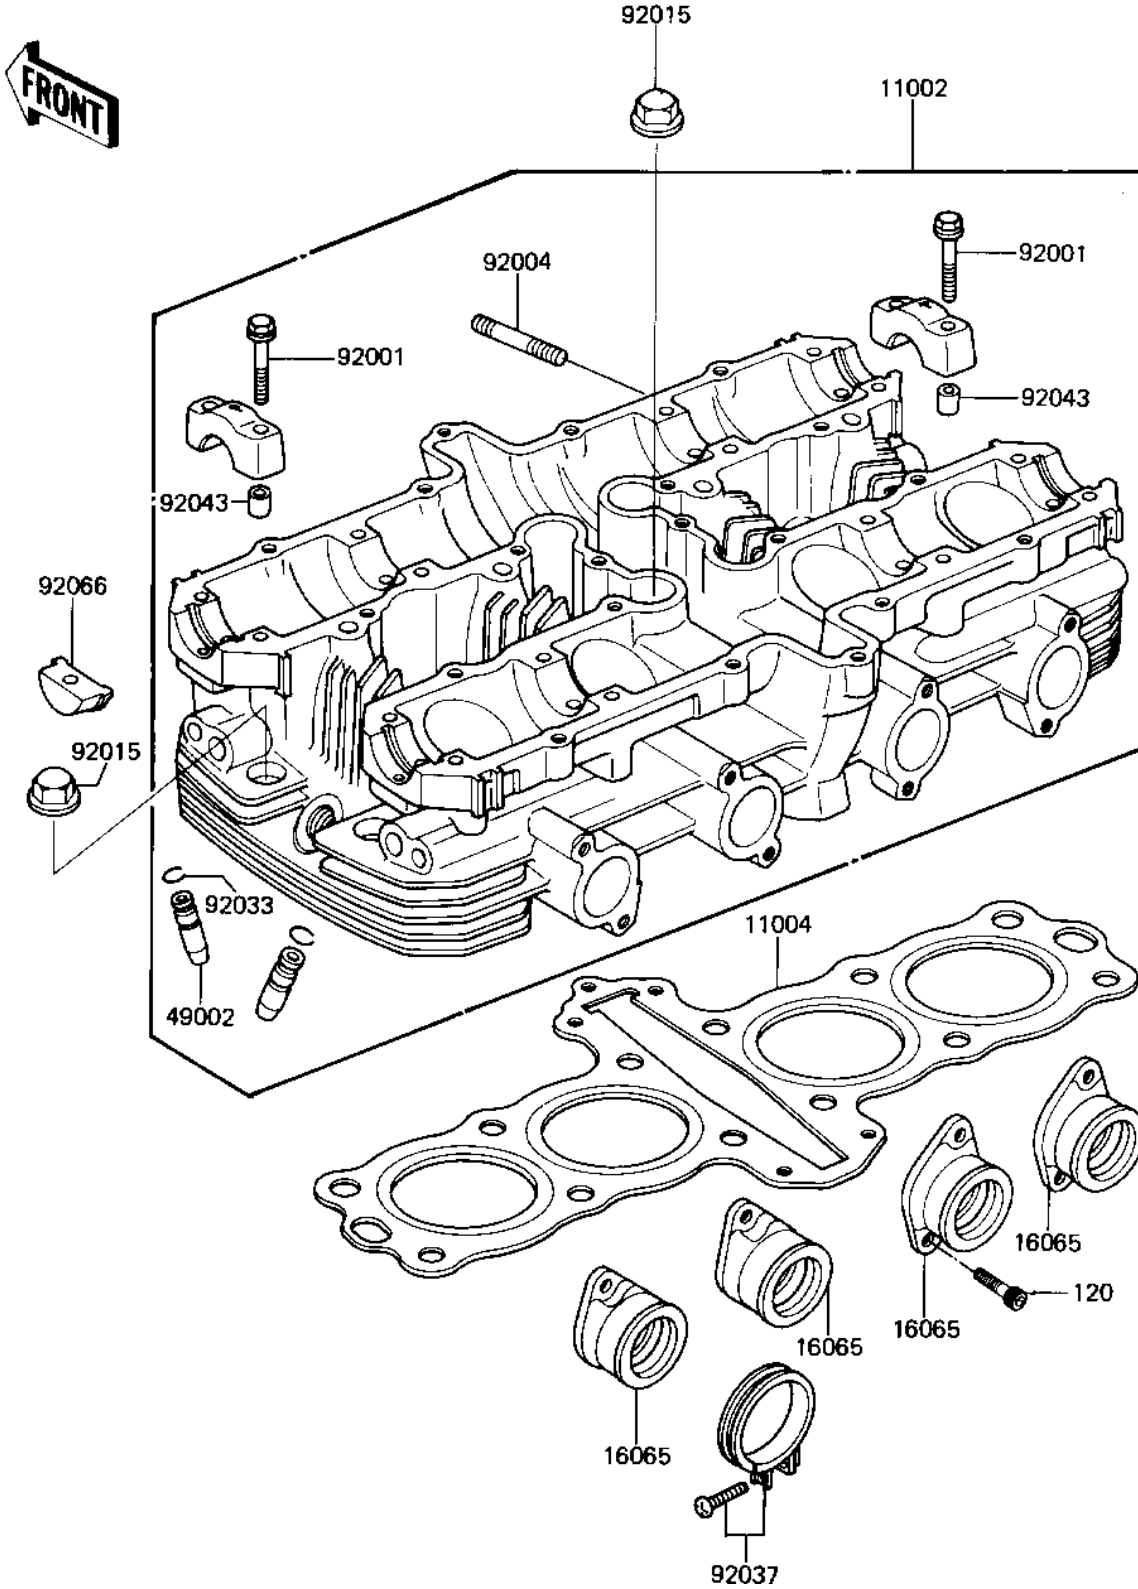

1983 GPz PARTS DIAGRAM

CYLINDER HEAD

E1114-0007

1983 GPz PARTS LIST

CYLINDER HEAD

ITEM NAME	PART NUMBER	QUANTITY
HEAD ASSY CYLINDER (Ref # 11002)	11002-1115	1
GASKET-HEAD (Ref # 11004)	11004-1212	1
HOLDER-CARBURETOR (Ref # 16065)	16065-1051	4
GUIDE,VALVE (Ref # 49002)	49002-1005	8
BOLT,FLANGED,6X38 (Ref # 92001)	92001-1105	16
STUD,6X27 (Ref # 92004)	92004-066	8
NUT,CAP,8MM,BLACK (Ref # 92015)	92015-1174	12
CIRCLIP-VALVE (Ref # 92033)	92036-023	8
CLAMP (Ref # 92037)	92037-1326	4
PIN-DOWEL (Ref # 92043)	92042-007	16
PLUG,CAMSHAFT,11.35X1 (Ref # 92066)	92066-1111	4
BOLT-SOCKET,6X16,BLAC (Ref # 120)	120S0616	8