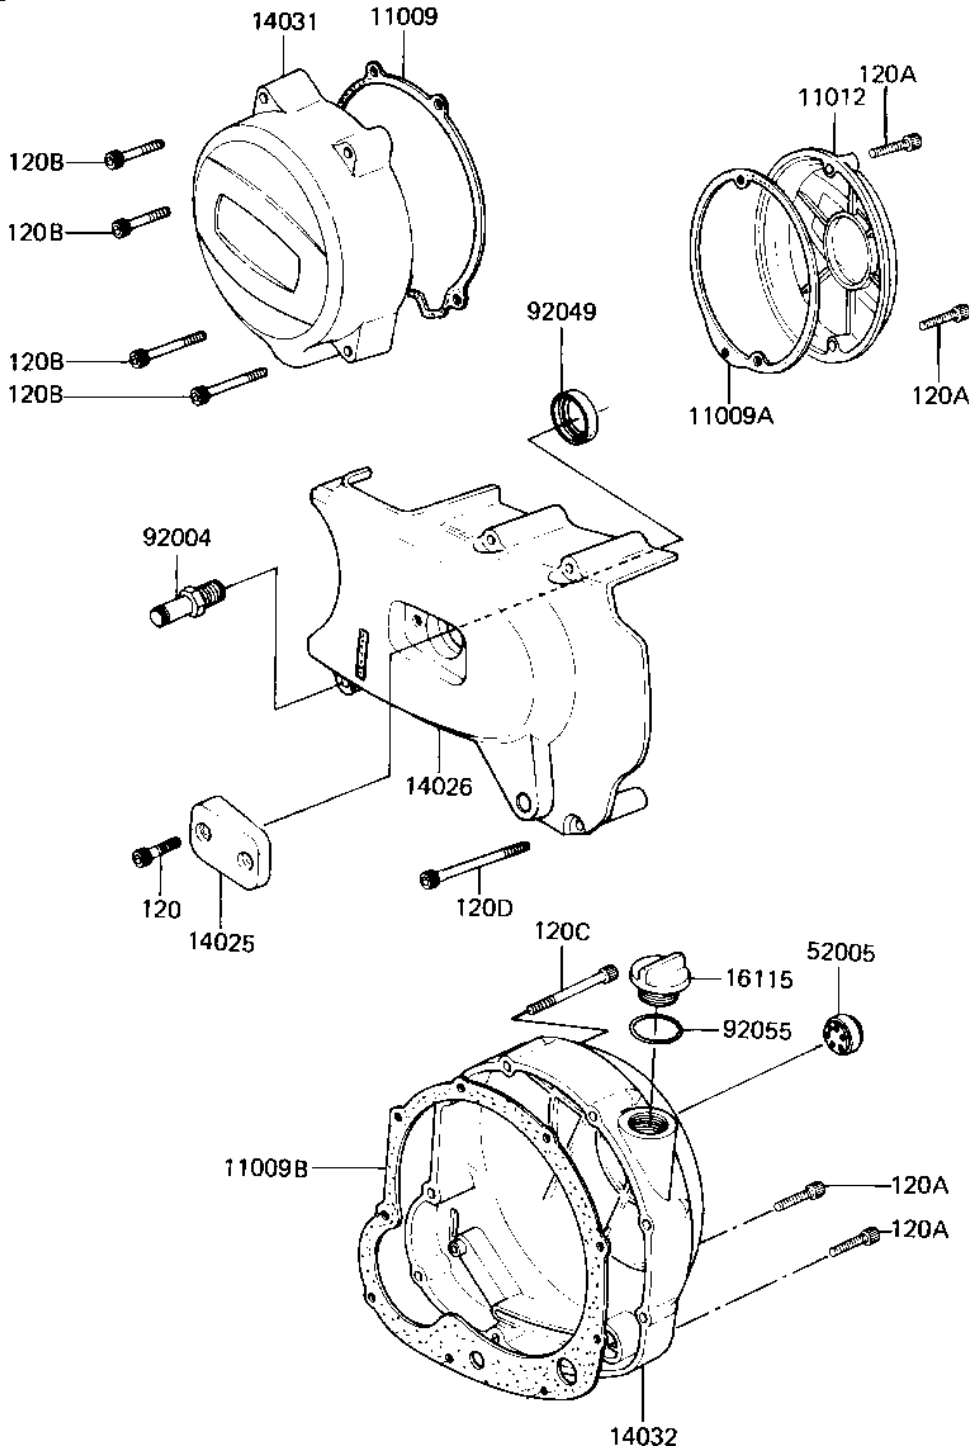

# 1983 GPz PARTS DIAGRAM

ENGINE COVERS

E1431-0069

# 1983 GPz PARTS LIST

## ENGINE COVERS

ITEM NAME	PART NUMBER	QUANTITY
GASKET,GENERATOR COVE (Ref # 11009)	11060-1055	1
GASKET,PULSING COIL C (Ref # 11009A)	11060-1053	1
GASKET,CLUTCH COVER (Ref # 11009B)	11060-1054	1
CAP,PULSING COIL,BLAC (Ref # 11012)	11012-1214	1
COVER,CLUTCH RELEASES (Ref # 14025)	14025-1409	1
COVER-CHAIN,BLACK (Ref # 14026)	14026-1062	1
COVER-GENERATOR,BLACK (Ref # 14031)	14031-1078	1
COVER-CLUTCH,BLACK (Ref # 14032)	14032-1072	1
CAP-OIL FILLER (Ref # 16115)	16115-1009	1
GAUGE,OIL LEVEL (Ref # 52005)	52005-1009	1
STUD,CHANGE LEVER PIV (Ref # 92004)	92004-1038	1
OIL SEAL,CLUTCH RELES (Ref # 92049)	92049-1003	1
"O" RING,31MM (Ref # 92055)	92055-049	1
BOLT-SOCKET,6X20 (Ref # 120)	120S0620	2
BOLT,SOCKET,6X30,BLAC (Ref # 120A)	120S0630	9
BOLT-SOCKET,6X40 (Ref # 120B)	120S0640	4
BOLT-SOCKET,6X60 (Ref # 120C)	120S0660	2
BOLT-SOCKET,6X70,BLAC (Ref # 120D)	120S0670	4