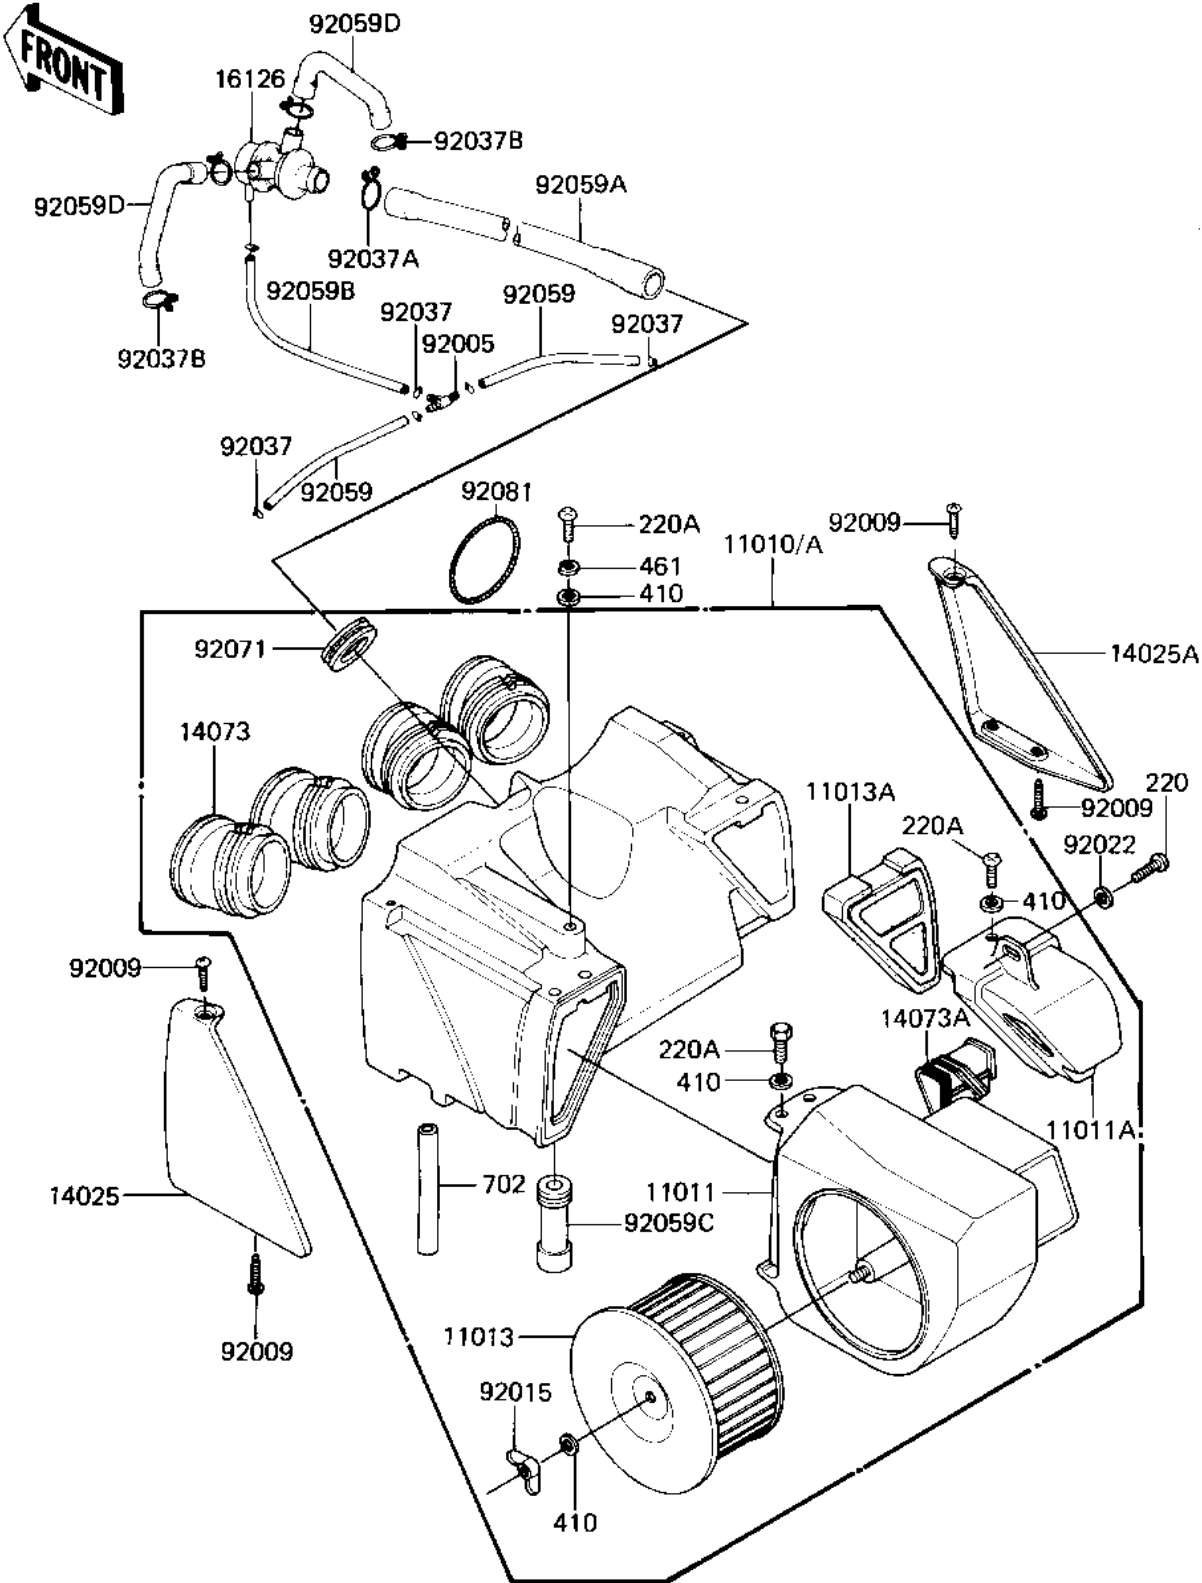

1982 GPz PARTS DIAGRAM

AIR CLEANER

E1130-0074

1982 GPz PARTS LIST

AIR CLEANER

ITEM NAME	PART NUMBER	QUANTITY
FILTER-ASSY-AIR (Ref # 11010)	11010-1122	1
FILTER-ASSY-AIR (Canada) (Ref # 11010A)	11010-1123	1
CASE-AIR FILTER (Ref # 11011)	11011-1104	1
CASE-AIR FILTER (Ref # 11011A)	11011-1105	1
ELEMENT,AIR CLNR (Ref # 11013)	11013-1058	1
ELEMENT,AIR CLNR (Ref # 11013A)	11013-1059	1
COVER,AIR FILTER,LH (Ref # 14025)	14025-1405	1
COVER,AIR FILTER,RH (Ref # 14025A)	14025-1406	1
DUCT,AIR FILTER (Ref # 14073)	14073-1073	4
DUCT,AIR FILTER (Ref # 14073A)	14073-1075	1
VALVE ASSY,AIR SWITCH (Ref # 16126)	16126-1017	1
FITTING,TUBE (Ref # 92005)	92005-1017	1
SCREW,TAPPING,5X12,BL (Ref # 92009)	92009-1138	6
NUT 6MM (Ref # 92015)	92016-062	1
WASHER 6.5X20X1.6T (Ref # 92022)	92022-125	1
CLAMP-PIPE (Ref # 92037)	92037-072	6
CLAMP (Ref # 92037A)	92037-1076	1
CLAMP,BREATHER TUBE (Ref # 92037B)	92037-213	4
TUBE,VACUUM,LONG (Ref # 92059)	92059-1162	2
TUBE,19X21X340L (Ref # 92059A)	92059-1039	1
TUBE,4X9X220L (Ref # 92059B)	92059-1040	1
TUBE,BREATHER,10X63L (Ref # 92059C)	92059-1200	1
TUBE,AIR (Ref # 92059D)	92059-1208	2
GROMMET,AIR CLEANER (Ref # 92071)	92071-1013	1
SPRING,AIR FILTER DUC (Ref # 92081)	92144-1771	4
SCREW PAN HEAD 6X14 (Ref # 220)	220B0614	1
SCREW PAN HEAD 6X16 (Ref # 220A)	220B0616	5
WASHER PLAIN 6MM (Ref # 410)	410B0600	6
WASHER SPRING 6MM (Ref # 461)	461F0600	1

1982 GPz PARTS LIST

AIR CLEANER

ITEM NAME	PART NUMBER	QUANTITY
TUBE-RUBBER,4X70 (Ref # 702)	702A0470	1