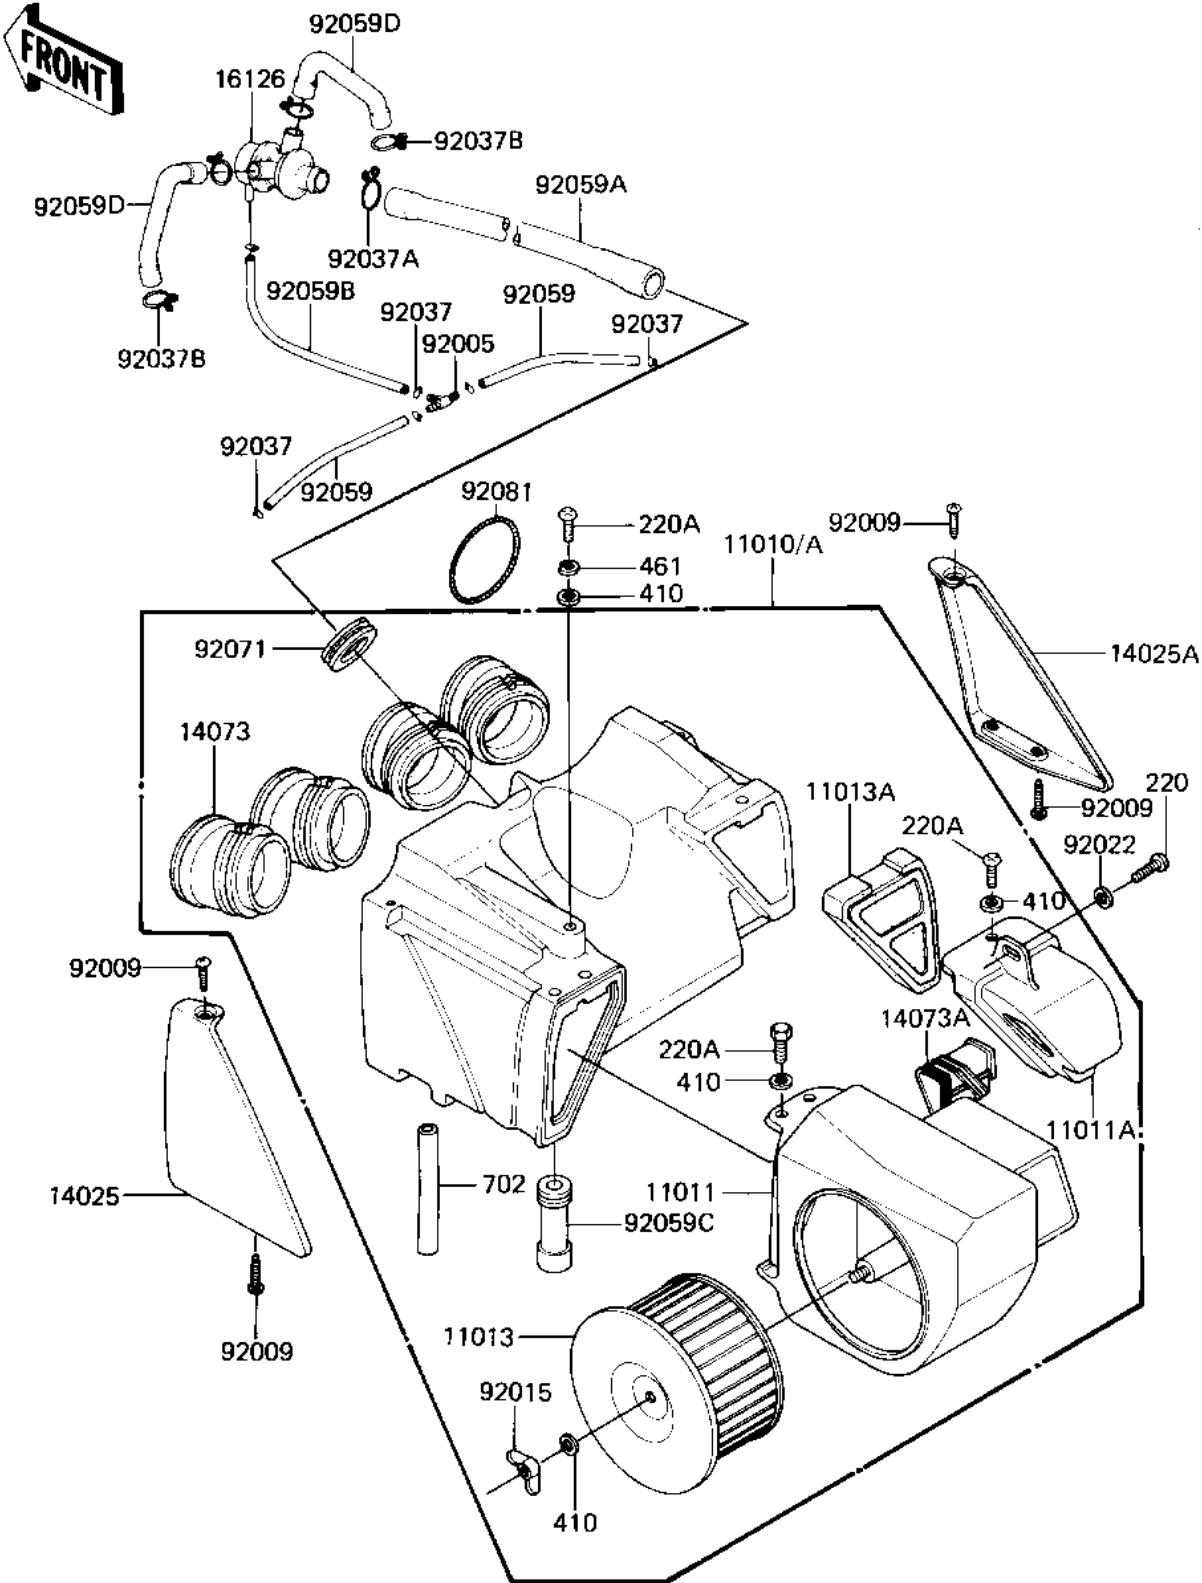

1983 GPz PARTS DIAGRAM

AIR CLEANER

E1130-0074

1983 GPz PARTS LIST

AIR CLEANER

ITEM NAME	PART NUMBER	QUANTITY
FILTER-ASSY-AIR (Ref # 11010)	11010-1122	1
FILTER-ASSY-AIR (Canada) (Ref # 11010A)	11010-1123	1
CASE-AIR FILTER (Ref # 11011)	11011-1104	1
CASE-AIR FILTER (Ref # 11011A)	11011-1105	1
ELEMENT,AIR CLNR (Ref # 11013)	11013-1058	1
ELEMENT,AIR CLNR (Ref # 11013A)	11013-1059	1
COVER,AIR FILTER,LH (Ref # 14025)	14025-1405	1
COVER,AIR FILTER,RH (Ref # 14025A)	14025-1406	1
DUCT,AIR FILTER (Ref # 14073)	14073-1073	4
DUCT,AIR FILTER (Ref # 14073A)	14073-1075	1
VALVE ASSY,AIR SWITCH (Ref # 16126)	16126-1017	1
FITTING,TUBE (Ref # 92005)	92005-1017	1
SCREW,TAPPING,5X12,BL (Ref # 92009)	92009-1138	6
NUT 6MM (Ref # 92015)	92016-062	1
WASHER 6.5X20X1.6T (Ref # 92022)	92022-125	1
CLAMP-PIPE (Ref # 92037)	92037-072	6
CLAMP (Ref # 92037A)	92037-1076	1
CLAMP,BREATHER TUBE (Ref # 92037B)	92037-213	4
TUBE,VACUUM,LONG (Ref # 92059)	92059-1162	2
TUBE,19X21X340L (Ref # 92059A)	92059-1039	1
TUBE,4X9X220L (Ref # 92059B)	92059-1040	1
TUBE,BREATHER,10X63L (Ref # 92059C)	92059-1200	1
TUBE,AIR (Ref # 92059D)	92059-1208	2
GROMMET,AIR CLEANER (Ref # 92071)	92071-1013	1
SPRING,AIR FILTER DUC (Ref # 92081)	92144-1771	4
SCREW PAN HEAD 6X14 (Ref # 220)	220B0614	1
SCREW PAN HEAD 6X16 (Ref # 220A)	220B0616	5
WASHER PLAIN 6MM (Ref # 410)	410B0600	6
WASHER SPRING 6MM (Ref # 461)	461F0600	1

1983 GPz PARTS LIST

AIR CLEANER

ITEM NAME	PART NUMBER	QUANTITY
TUBE-RUBBER,4X70 (Ref # 702)	702A0470	1