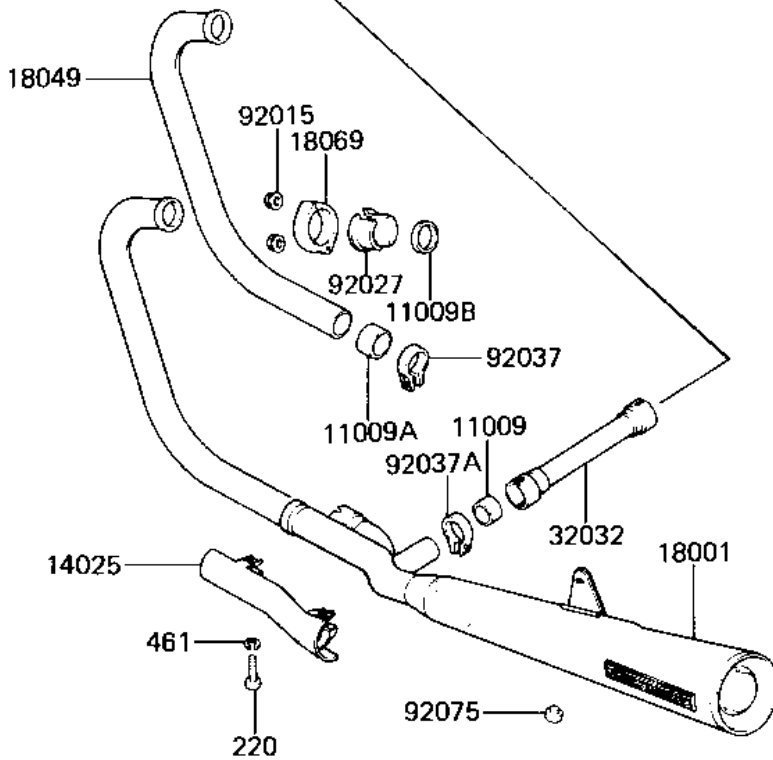

# 1982 GPz PARTS DIAGRAM

## MUFFLERS

E1140-0097

# 1982 GPz PARTS LIST

## MUFFLERS

ITEM NAME	PART NUMBER	QUANTITY
GASKET,MUFFLER CONNEC (Ref # 11009)	11060-1051	2
GASKET,EXHAUST PIPE C (Ref # 11009A)	11009-1667	2
GASKET,EXHAUST PIPE H (Ref # 11009B)	11009-1866	4
COVER,MUFFLER,LH (Ref # 14025)	14025-1407	1
COVER,MUFFLER,RH (Ref # 14025A)	14025-1408	1
MUFFLER (Ref # 18001)	18001-5078	1
MUFFLER,RH (Ref # 18001A)	18001-5079	1
PIPE-EXHAUST,#2.F.BLA (Ref # 18049)	18049-1169	1
PIPE-EXHAUST,#4,F.BLA (Ref # 18049A)	18049-1170	1
HOLDER-EXHAUST PIPE,F (Ref # 18069)	18069-1021	4
PIPE,MUFFLER CONNECTI (Ref # 32032)	32032-1690	1
NUT,CAP 6MM,BLACK (Ref # 92015)	92015-1170	8
COLLAR,39.5X30,F.BLAC (Ref # 92027)	92027-1451	8
CLAMP,42MM,BLACK (Ref # 92037)	92037-1350	2
CLAMP,37MM,BLACK (Ref # 92037A)	92037-1464	2
DAMPER RUBB MAIN STAD (Ref # 92075)	92075-015	1
SCREW PAN HEAD 6X40 (Ref # 220)	220B0640	4
WASHER - SPRING, 6MM (Ref # 461)	461F0600	4