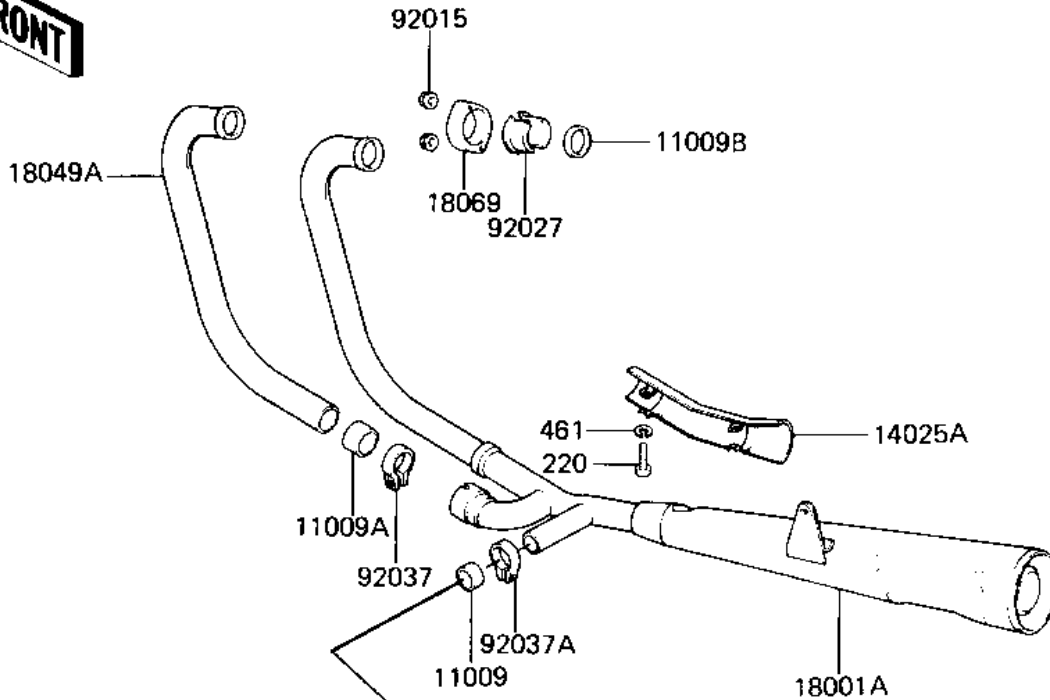

# 1982 GPz PARTS DIAGRAM

## MUFFLERS

E1140-0097

## MUFFLERS

ITEM NAME	PART NUMBER	QUANTITY
GASKET,MUFFLER CONNEC (Ref # 11009)	11060-1051	2
GASKET,EXHAUST PIPE C (Ref # 11009A)	11009-1667	2
GASKET,EXHAUST PIPE H (Ref # 11009B)	11009-1866	4
COVER,MUFFLER,LH (Ref # 14025)	14025-1407	1
COVER,MUFFLER,RH (Ref # 14025A)	14025-1408	1
MUFFLER (Ref # 18001)	18001-5078	1
MUFFLER,RH (Ref # 18001A)	18001-5079	1
PIPE-EXHAUST,#2.F.BLA (Ref # 18049)	18049-1169	1
PIPE-EXHAUST,#4,F.BLA (Ref # 18049A)	18049-1170	1
HOLDER-EXHAUST PIPE,F (Ref # 18069)	18069-1021	4
PIPE,MUFFLER CONNECTI (Ref # 32032)	32032-1690	1
NUT,CAP 6MM,BLACK (Ref # 92015)	92015-1170	8
COLLAR,39.5X30,F.BLAC (Ref # 92027)	92027-1451	8
CLAMP,42MM,BLACK (Ref # 92037)	92037-1350	2
CLAMP,37MM,BLACK (Ref # 92037A)	92037-1464	2
DAMPER RUBB MAIN STAD (Ref # 92075)	92075-015	1
SCREW PAN HEAD 6X40 (Ref # 220)	220B0640	4
WASHER - SPRING, 6MM (Ref # 461)	461F0600	4