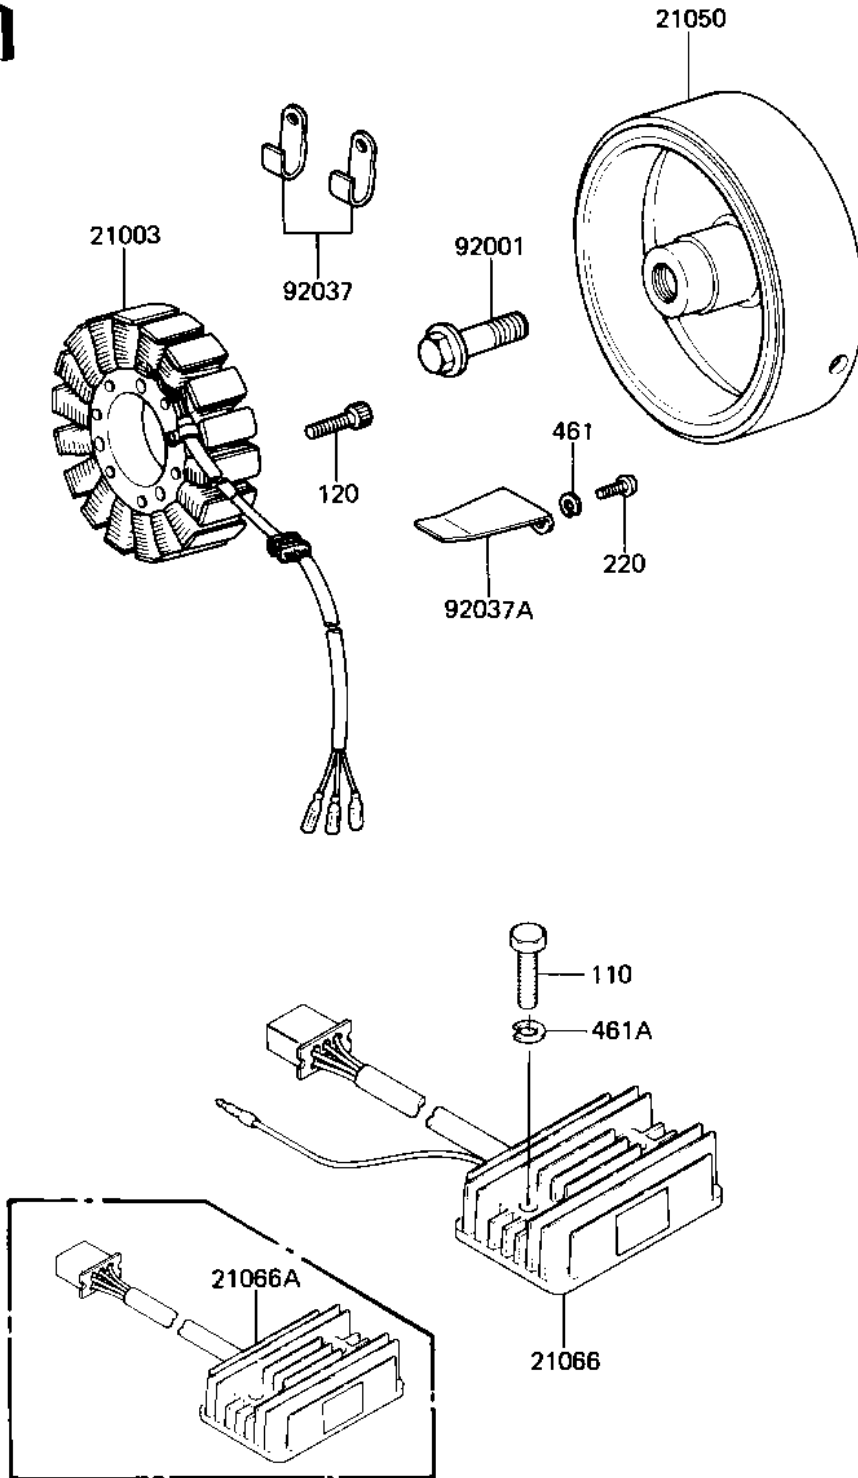

1983 GPz PARTS DIAGRAM

GENERATOR/REGULATOR

E1810-0050

1983 GPz PARTS LIST

GENERATOR/REGULATOR

ITEM NAME	PART NUMBER	QUANTITY
STATOR,GENERATOR (Ref # 21003)	21003-1038	1
FLYWHEEL,GENERATOR (Ref # 21050)	21050-1019	1
REGULATOR-VOLTAGE (Ref # 21066A)	21066-1030	1
BOLT,10X40 (Ref # 92001)	92001-1201	1
CLAMP,WIRING HARNESS (Ref # 92037)	21126-008	2
CLAMP,GENERATOR WIRE (Ref # 92037A)	92037-1122	1
BOLT-UPSET (Ref # 110)	112G0625	2
BOLT,ALLEN,6X28 (Ref # 120)	120P0628	3
SCREW PAN HEAD 5X12 (Ref # 220)	220B0512	2
WASHER SPRING 5MM (Ref # 461)	461F0500	2
WASHER SPRING 6MM (Ref # 461A)	461F0600	2