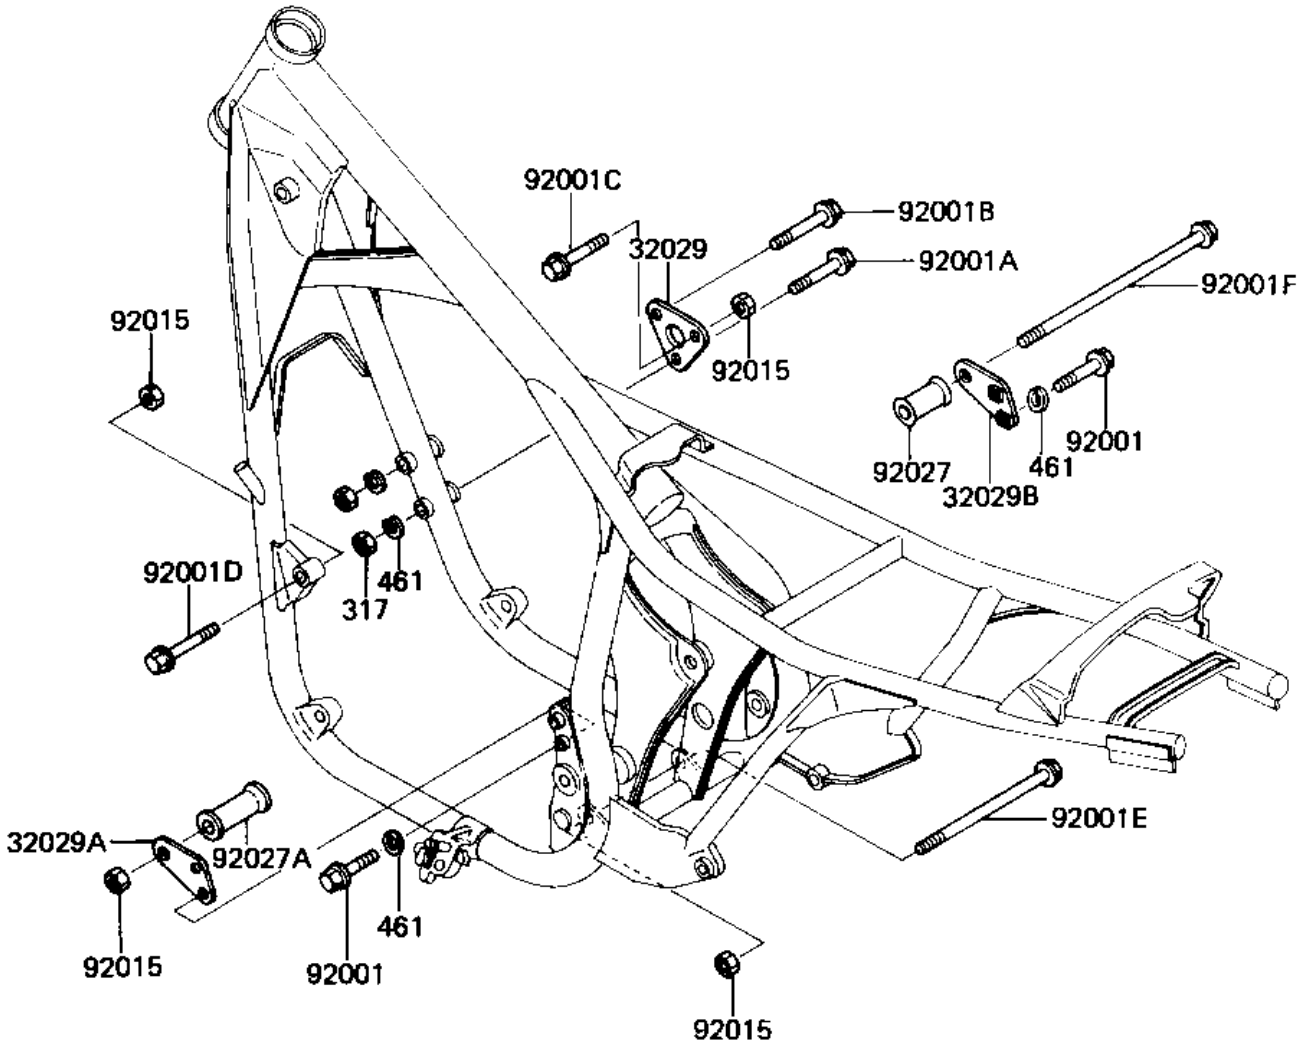

1983 GPz PARTS DIAGRAM

FRAME FITTINGS

F2131-0098

1983 GPz PARTS LIST

FRAME FITTINGS

ITEM NAME	PART NUMBER	QUANTITY
BRACKET,ENGINE (Ref # 32029)	32029-1048	1
BRACKET-ENGINE,LH (Ref # 32029A)	32029-1183	1
BRACKET-ENGINE,RH (Ref # 32029B)	32029-1184	1
BOLT,FLANGED,8X45 (Ref # 92001)	92001-1613	4
BOLT,FLANGED,8X60 (Ref # 92001A)	92001-1615	1
BOLT,FLANGED,8X65,BLA (Ref # 92001B)	92001-1616	1
BOLT,FLANGED,10X60 (Ref # 92001C)	92001-1617	1
BOLT,FLANGED,10X70 (Ref # 92001D)	92001-1618	1
BOLT,FLANGED,10X180 (Ref # 92001E)	92001-1621	1
BOLT,FLANGED,10X250 (Ref # 92001F)	92001-1623	1
NUT,LOCK,10MM,BLACK (Ref # 92015)	92015-1188	4
COLLAR,L=34 (Ref # 92027)	92027-1399	1
COLLAR,L=54MM. (Ref # 92027A)	92027-275	1
NUT-HEX-SMALL,8MM,BLA (Ref # 317)	317C0800	2
WASHER-SPRING,8MM,BLA (Ref # 461)	461K0800	6