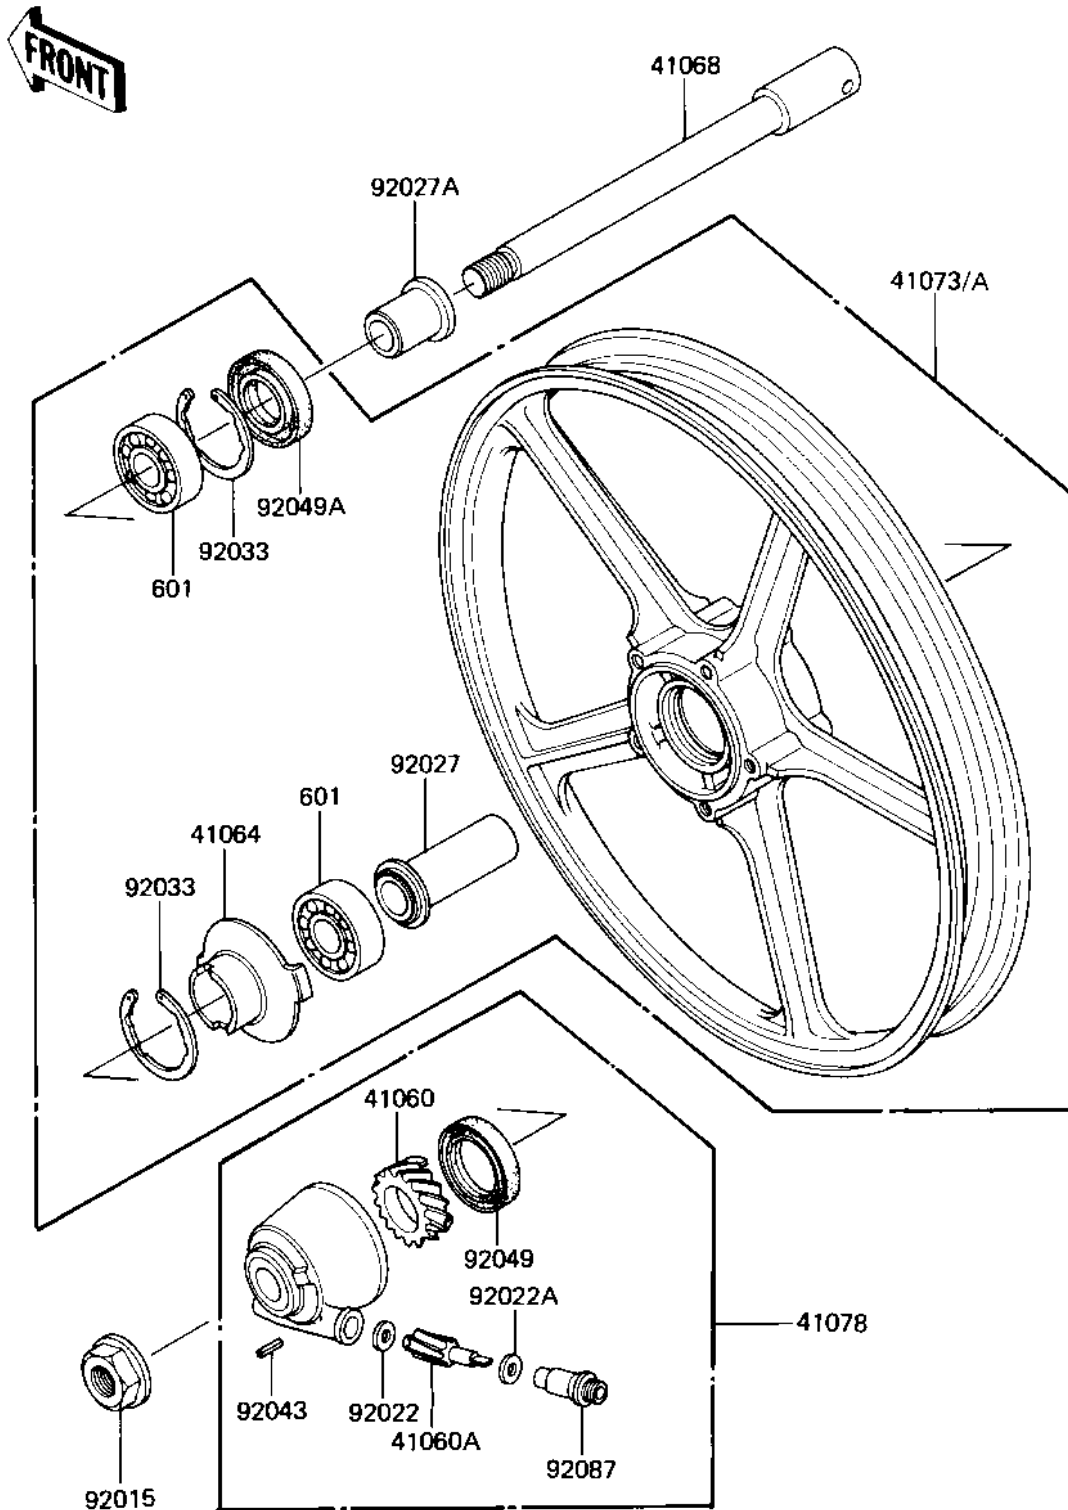

1982 GPz PARTS DIAGRAM

FRONT WHEEL/HUB

F2230-0056

1982 GPz PARTS LIST

FRONT WHEEL/HUB

ITEM NAME	PART NUMBER	QUANTITY
GEAR,SPEEDOMETER (Ref # 41060)	41059-026	1
PINION,SPEEDOMETER,9T (Ref # 41060A)	41060-1016	1
RECEIVER,SPEEDOMETER (Ref # 41064)	41064-1006	1
AXLE,FRONT,L=204M/M (Ref # 41068)	41068-1009	1
WHEEL-ASSY,FR,F.RED (Ref # 41073)	41073-1136-B1	1
WHEEL-ASSY,FR,SOLID,NO2 G (Can (Ref # 41073A)	41073-1136-F6	1
CASE-ASSY-METER GEAR, (Ref # 41078)	41078-1024	1
NUT,14MM (Ref # 92015)	92015-1407	1
WASHER THRST SPD PINI (Ref # 92022)	41063-001	1
WASHER THRST SPD PINI (Ref # 92022A)	41063-001	1
COLLAR,FR HUB L=55M/M (Ref # 92027)	92027-1223	1
COLLAR,FR AXLE L=30MM (Ref # 92027A)	92027-1225	1
CIRCLIP,42MM (Ref # 92033)	92033-1041	2
PIN,SPRING (Ref # 92043)	41082-001	1
OIL SEAL,BJN30427-C3 (Ref # 92049)	92049-1057	1
OIL SEAL,AG1144AO (Ref # 92049A)	92049-1058	1
BUSHING,METER GEAR (Ref # 92087)	92087-1002	1
BEARING BALL #6302Z (Ref # 601)	601B6302Z	2