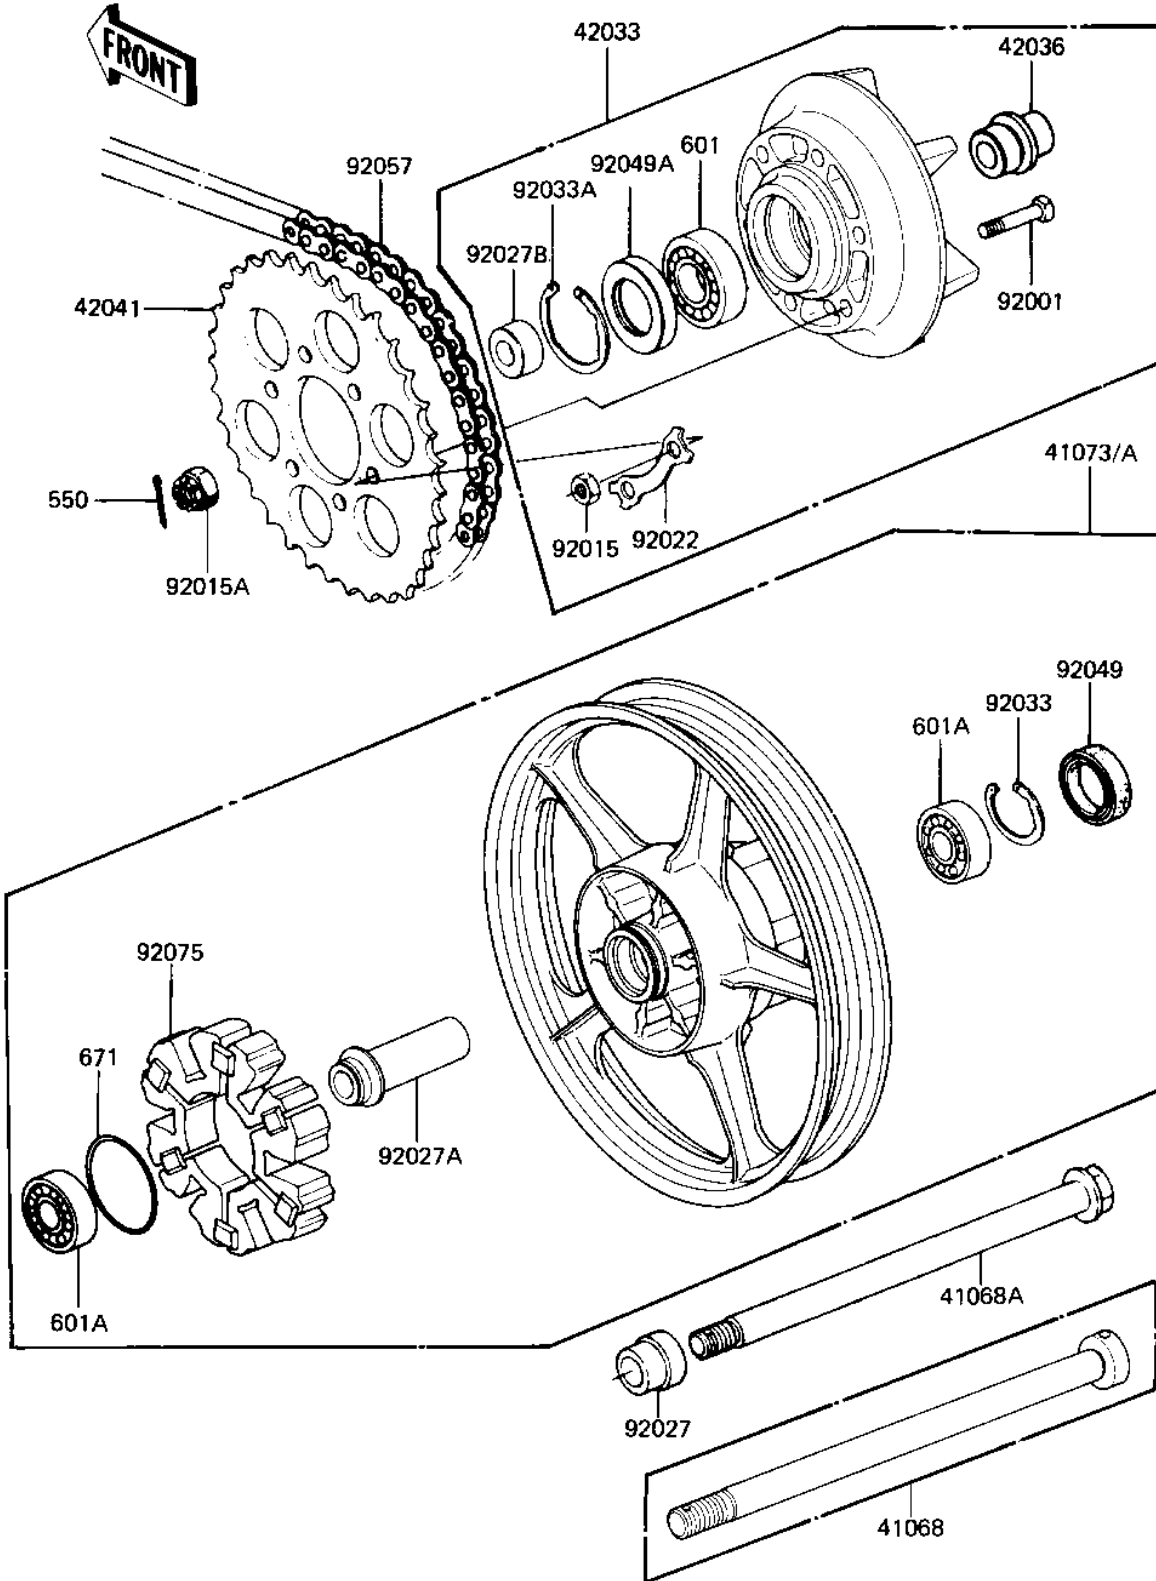

# 1983 GPz PARTS DIAGRAM

## REAR WHEEL/HUB/CHAIN

F2240-0071

# 1983 GPz PARTS LIST

## REAR WHEEL/HUB/CHAIN

ITEM NAME	PART NUMBER	QUANTITY
AXLE,RR (Ref # 41068)	41068-1086	1
WHEEL-ASSY,RR,F.RED (Ref # 41073)	41073-1137-B1	1
COUPLING-ASSY (Ref # 42033)	42033-1045	1
SLEEVE,L=25 (Ref # 42036)	42036-1055	1
SPROCKET,REAR,38T (Ref # 42041)	42041-1054	1
BOLT (Ref # 92001)	92001-161	6
NUT 10MM (Ref # 92015)	42045-005	6
NUT CASTLE,16MM (Ref # 92015A)	92015-055	1
WASHER,LOCK (Ref # 92022)	92022-1212	3
COLLAR,RR AXLE L=31 (Ref # 92027)	92027-1263	1
COLLAR,RR WHEEL BRG (Ref # 92027A)	92027-1267	1
COLLAR,L=25.5 (Ref # 92027B)	92027-1434	1
CIRCLIP,47M/M (Ref # 92033)	92033-1042	1
RING,SNAP,56.2M/M (Ref # 92033A)	92033-1043	1
OIL SEAL,AG1556EO (Ref # 92049)	92049-1056	1
OIL SEAL WTC35527 (Ref # 92049A)	92052-006	1
CHAIN,DRIVE,EK530SH-0 (Ref # 92057)	92057-1077	1
DAMPER (Ref # 92075)	92075-1351	1
PIN-COTTER,4.0X35 (Ref # 550)	550D4035	1
BEARING BALL #6205 (Ref # 601)	601B6205	1
BRG,BALL,#6303ZZC3 (Ref # 601A)	601B6303ZZ	2
"0" RING,60MM (Ref # 671)	671B2560	1