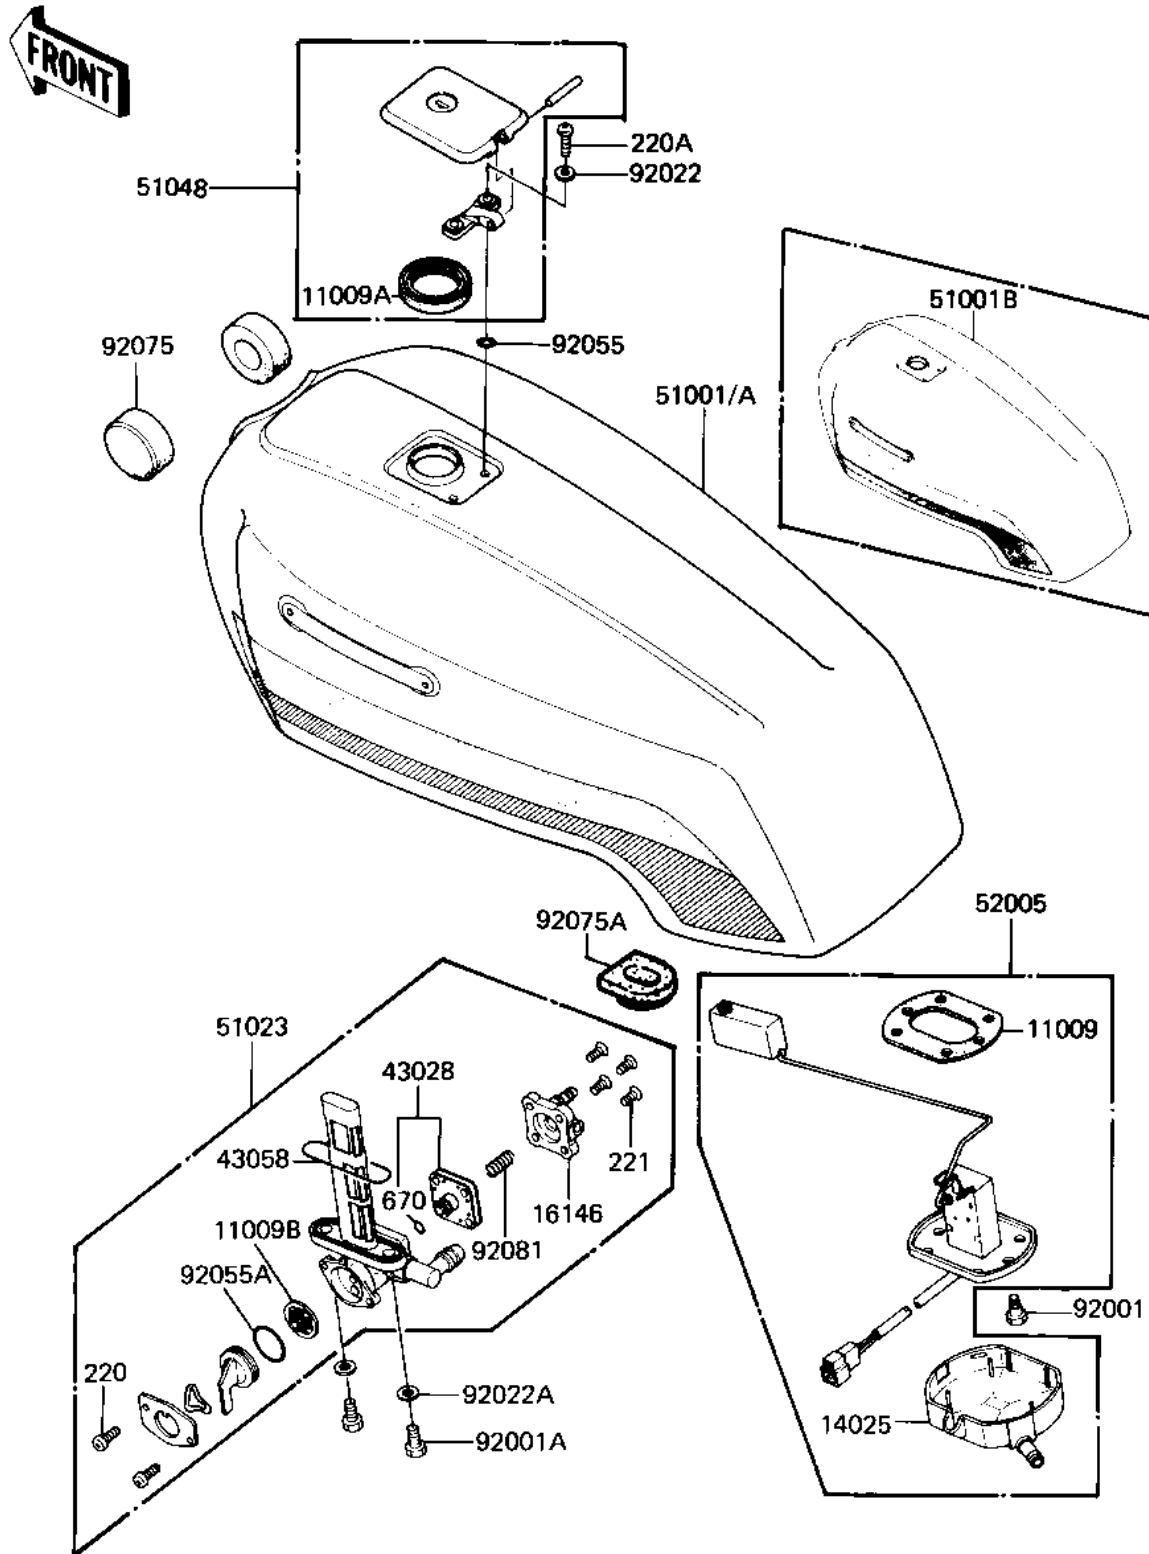

1983 GPz PARTS DIAGRAM

FUEL TANK

F2410-0103

1983 GPz PARTS LIST

FUEL TANK

ITEM NAME	PART NUMBER	QUANTITY
GASKET (Ref # 11009)	11009-1037	1
GASKET,FUEL TANK CAP (Ref # 11009A)	11009-1051	1
GASKET,FUEL TAP (Ref # 11009B)	11009-1188	1
COVER,FUEL GAUGE (Ref # 14025)	14024-1434	1
COVER ASSY,FUEL TAP (Ref # 16146)	16146-1009	1
DIAPHRAGM (Ref # 43028)	43028-1033	1
"O" RING (Ref # 43058)	51039-003	1
TANK-COMP-FUEL,F.RED (Ref # 51001B)	51001-5193-B1	1
TAP-ASSY,FUEL (Ref # 51023)	51023-1186	1
CAP-ASSY-TANK,FUEL (Ref # 51048)	51048-1015	1
GAUGE,FUEL (Ref # 52005)	52005-1025	1
BOLT,FUEL GAUGE FIT (Ref # 92001)	92001-1069	6
BOLT,6X20,FUEL TAP (Ref # 92001A)	92001-1091	2
WASHER,PLAIN (Ref # 92022)	92022-1038	2
WASHER-PLAIN (Ref # 92022A)	92022-183	2
"O" RING (Ref # 92055)	92055-1023	2
"O" RING,FUEL TAP LEV (Ref # 92055A)	92055-1085	1
DAMPER RUBBER-FL TANK (Ref # 92075)	92075-101	2
DAMPER RUBBER FUEL TA (Ref # 92075A)	92075-295	1
SPRING,DIAPHRAGM VALV (Ref # 92081)	92081-1240	1
SCREW PAN HEAD 3X8 (Ref # 220)	220B0308	2
SCREW PAN HEAD 5X10 (Ref # 220A)	220B0510	2
SCREW-CSK-CROS,4X14 (Ref # 221)	221B0414	4
"O" RING,4MM (Ref # 670)	670B1504	1