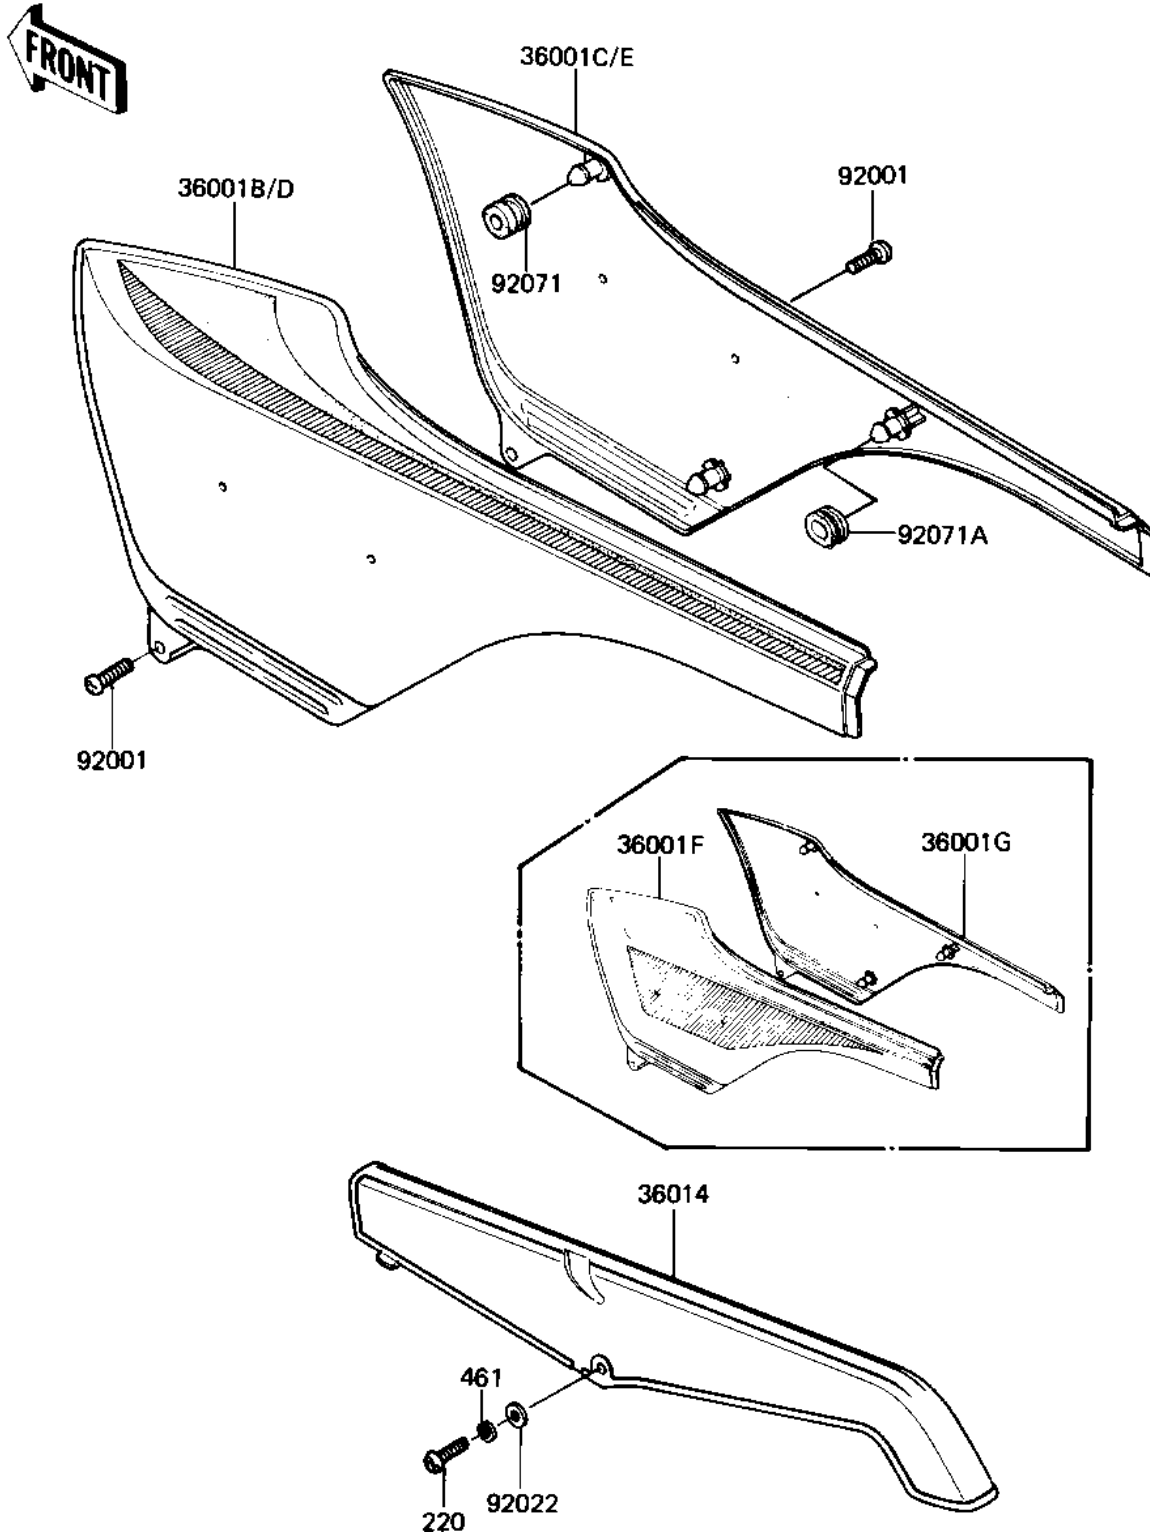

1982 GPz PARTS DIAGRAM

SIDE COVERS/CHAIN COVER

F2610-0118

1982 GPz PARTS LIST

SIDE COVERS/CHAIN COVER

ITEM NAME	PART NUMBER	QUANTITY
COVER-SIDE,LH,F.RED (Ref # 36001B)	36001-5069-B1	1
COVER-SIDE,RH,F.RED (Ref # 36001C)	36001-5070-B1	1
COVER-SIDE,LH,M.S.GOLD (Canada (Ref # 36001D)	36001-5071-F9	1
*** N.L.A.*** (Canada) (Ref # 36001E)	36001-5072-F9	1
CASE-CHAIN (Ref # 36014)	36014-1054	1
SCREW,6X14 (Ref # 92001)	92009-1288	2
WASHER 6.5X20X1.6T (Ref # 92022)	92022-125	1
GROMMET (Ref # 92071)	92071-056	4
GROMMET,SIDE COVER (Ref # 92071A)	92071-1043	2
SCREW PAN HEAD 6X14 (Ref # 220)	220B0614	1
WASHER SPRING 6MM (Ref # 461)	461F0600	1