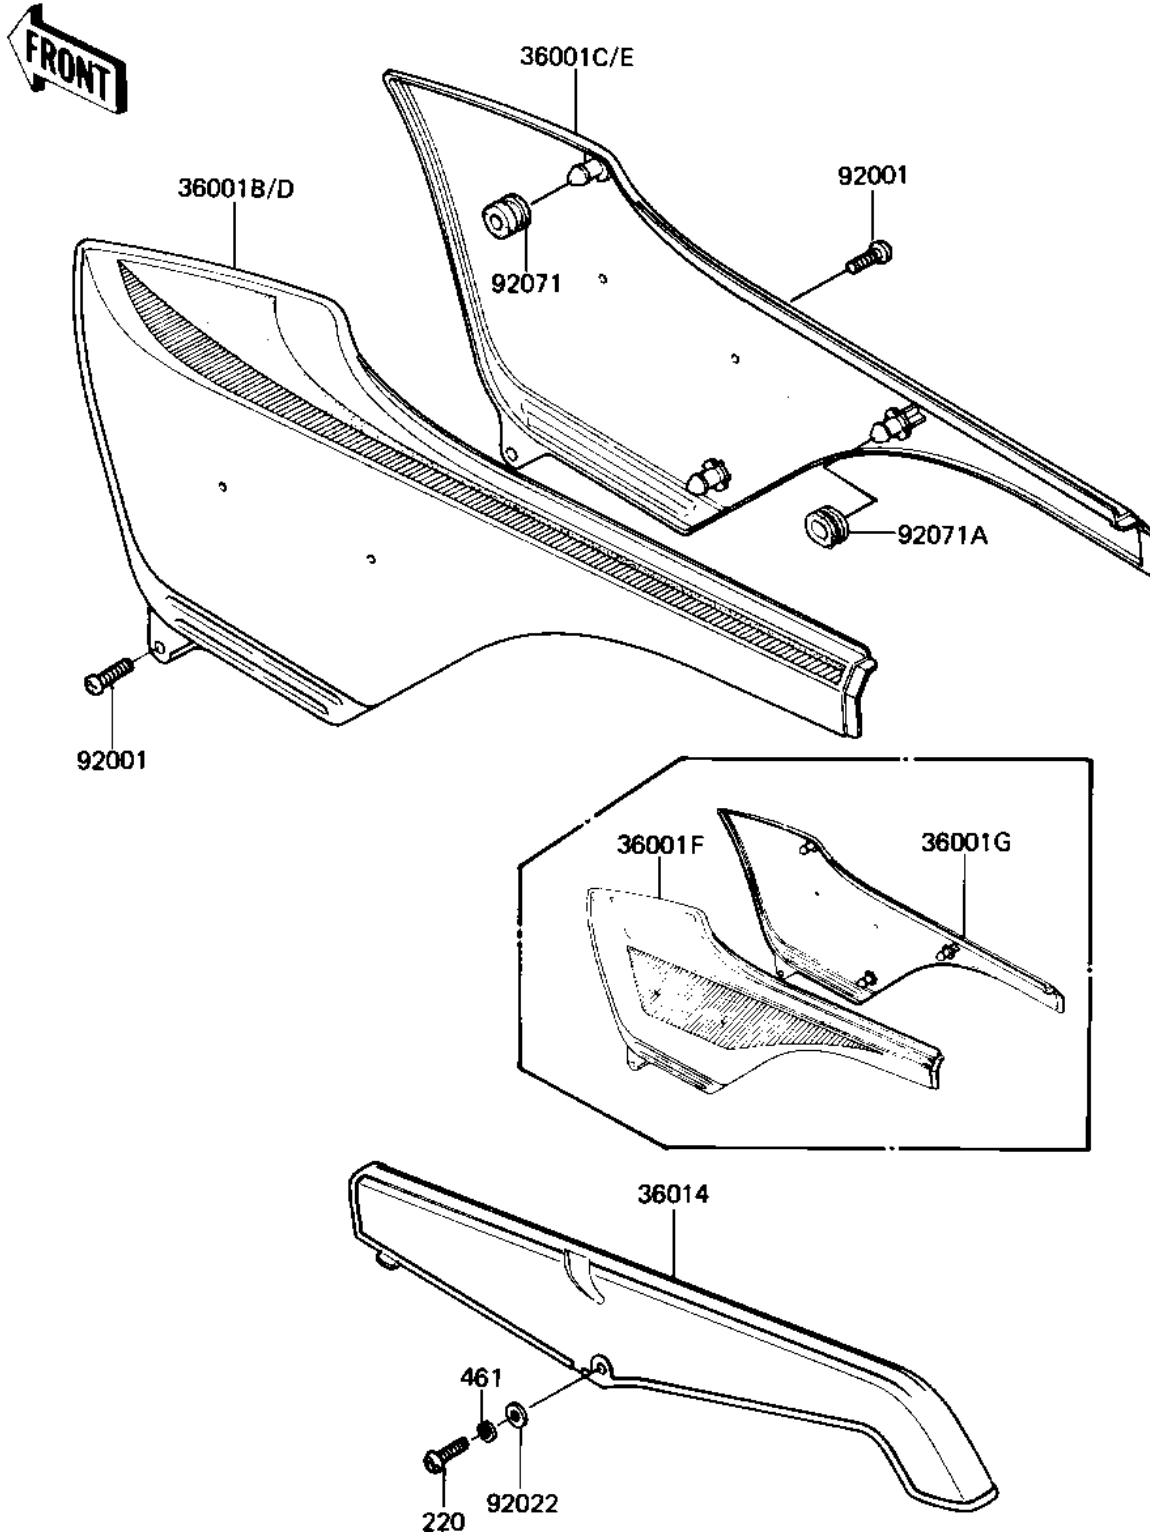

# 1983 GPz PARTS DIAGRAM

SIDE COVERS/CHAIN COVER

F2610-0118

# 1983 GPz PARTS LIST

## SIDE COVERS/CHAIN COVER

ITEM NAME	PART NUMBER	QUANTITY
COVER-SIDE,LH,F.RED (Ref # 36001F)	36001-5101-B1	1
COVER-SIDE,RH,F.RED (Ref # 36001G)	36001-5102-B1	1
CASE-CHAIN (Ref # 36014)	36014-1054	1
SCREW,6X14 (Ref # 92001)	92009-1288	2
WASHER 6.5X20X1.6T (Ref # 92022)	92022-125	1
GROMMET (Ref # 92071)	92071-056	4
GROMMET,SIDE COVER (Ref # 92071A)	92071-1043	2
SCREW PAN HEAD 6X14 (Ref # 220)	220B0614	1
WASHER SPRING 6MM (Ref # 461)	461F0600	1