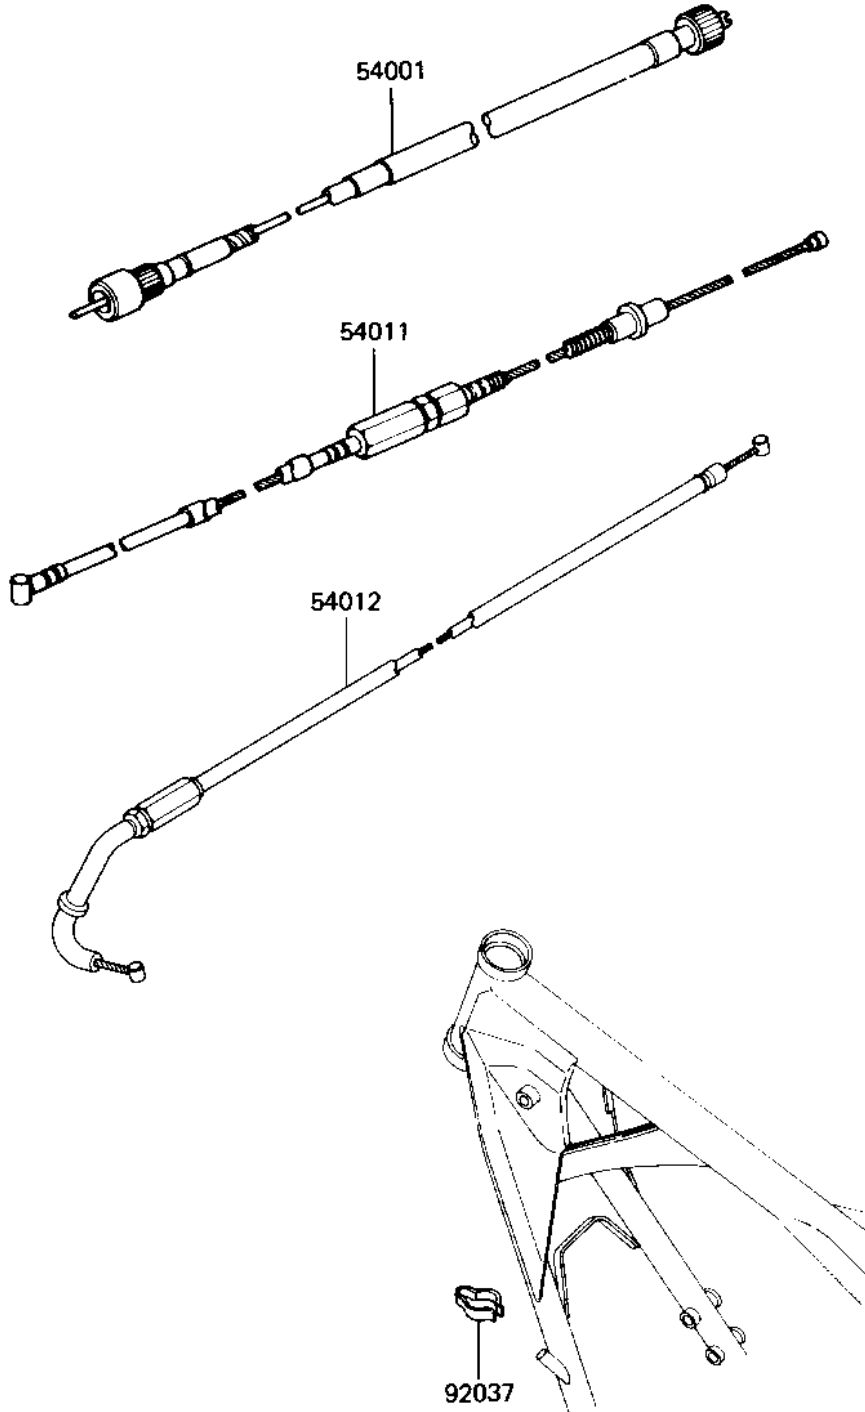

1982 GPz PARTS DIAGRAM

CABLES

Γ2540-0108

1982 GPz PARTS LIST

CABLES

ITEM NAME	PART NUMBER	QUANTITY
CABLE,SPEEDOMETER (Ref # 54001)	54001-1012	1
CABLE-CLUTCH (Ref # 54011)	54011-1096	1
CABLE-THROTTLE (Ref # 54012)	54012-1127	1
CLAMP,CLUTCH CABLE (Ref # 92037)	92037-1086	1