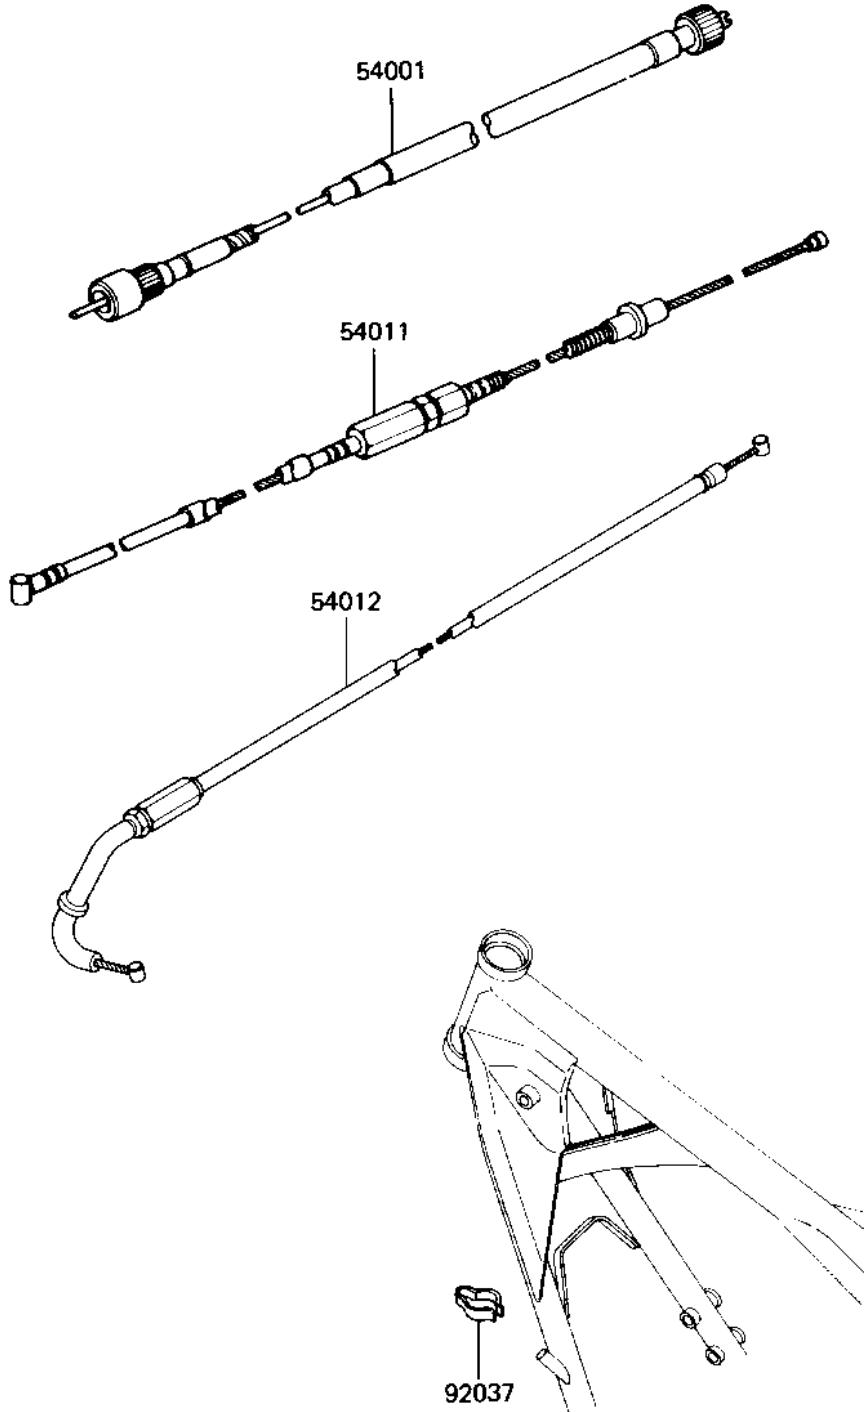

# 1983 GPz PARTS DIAGRAM

CABLES

Γ2540-0108

# 1983 GPz PARTS LIST

## CABLES

ITEM NAME	PART NUMBER	QUANTITY
CABLE,SPEEDOMETER (Ref # 54001)	54001-1012	1
CABLE-CLUTCH (Ref # 54011)	54011-1096	1
CABLE-THROTTLE (Ref # 54012)	54012-1127	1
CLAMP,CLUTCH CABLE (Ref # 92037)	92037-1086	1